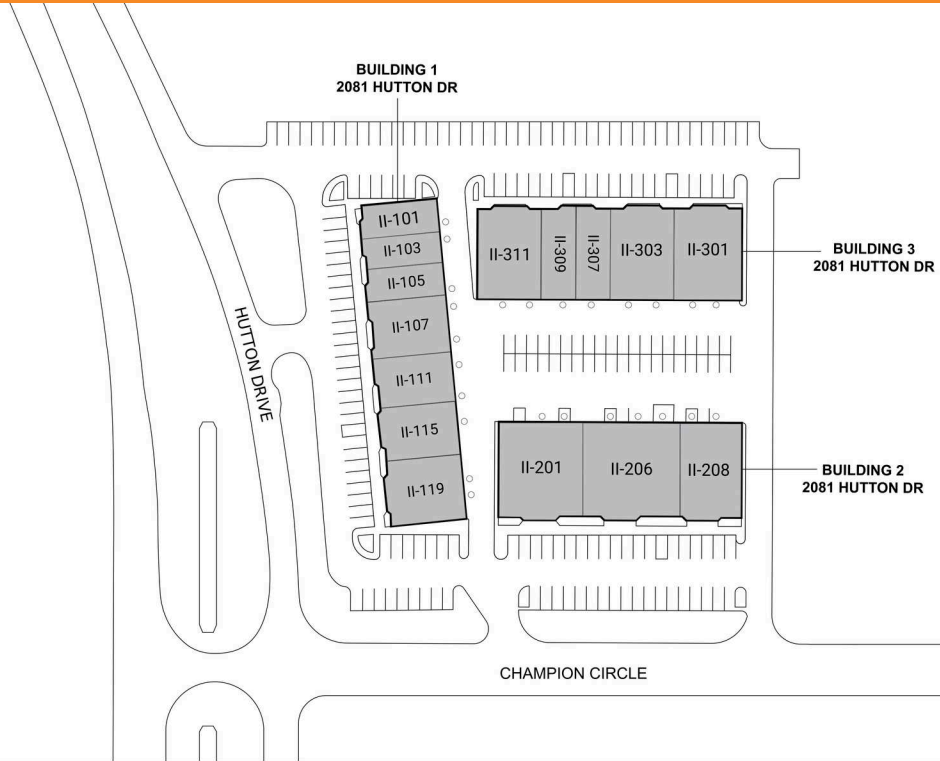

Property Summary

AVAILABLE SF	1,608-13,850 SF
BUILDING SIZE	355,878 SF
RENOVATED	2022
MARKET	Dallas

For more information, please contact:

HENRY LANDWERMEYER

LEASING MANAGER

BKM MANAGEMENT

P. 713.444.5944

E. HLANDWERMEYER@BKMMGMT.COM

BKM @ VALWOOD

1313 VALWOOD PKWY • CARROLLTON, TX 75006

LEGEND

- ▲ DOCK HIGH DOORS
- GRADE LEVEL DOORS

■ AVAILABLE ■ OCCUPIED

Current Availabilities

BUILDING	SUITE	TOTAL SIZE	OFFICE SIZE	OFFICE %	TYPE	CLEAR HT	GL	DL
	460	2,330						
	600	8,854						

BKM @ VALWOOD

1313 VALWOOD PKWY • CARROLLTON, TX 75006

LEGEND

- ▲ DOCK HIGH DOORS
- GRADE LEVEL DOORS

■ AVAILABLE ■ OCCUPIED

Current Availabilities

BUILDING	SUITE	TOTAL SIZE	OFFICE SIZE	OFFICE %	TYPE	CLEAR HT	GL	DL
----------	-------	------------	-------------	----------	------	----------	----	----

BKM @ VALWOOD

1313 VALWOOD PKWY • CARROLLTON, TX 75006

LEGEND

- ▲ DOCK HIGH DOORS
- GRADE LEVEL DOORS

■ AVAILABLE ■ OCCUPIED

Current Availabilities

BUILDING	SUITE	TOTAL SIZE	OFFICE SIZE	OFFICE %	TYPE	CLEAR HT	GL	DL
III-100								
III-130								
III-145								
III-150								
III-160								
III-190								
20-120	1,608							
20-172A	2,242							