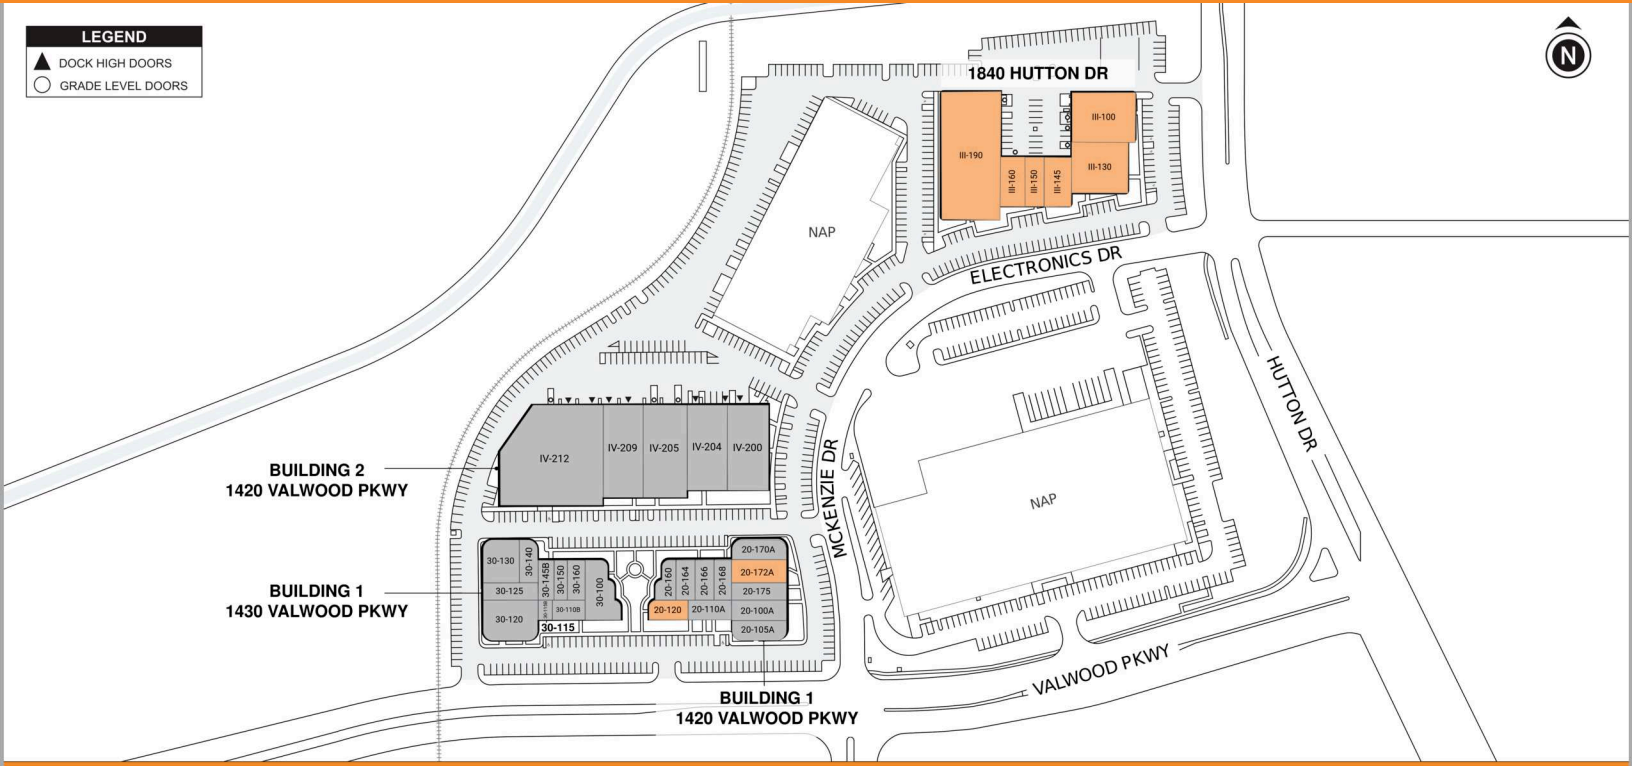

BKM @ VALWOOD

1313 VALWOOD PKWY • CARROLLTON, TX 75006

LEGEND

- ▲ DOCK HIGH DOORS
- GRADE LEVEL DOORS

■ AVAILABLE ■ OCCUPIED

Current Availabilities

BUILDING	SUITE	TOTAL SIZE	OFFICE SIZE	OFFICE %	TYPE	CLEAR HT	GL	DL
III-100								
III-130								
III-145								
III-150								
III-160								
III-190								
20-120	1,608							
20-172A	2,242