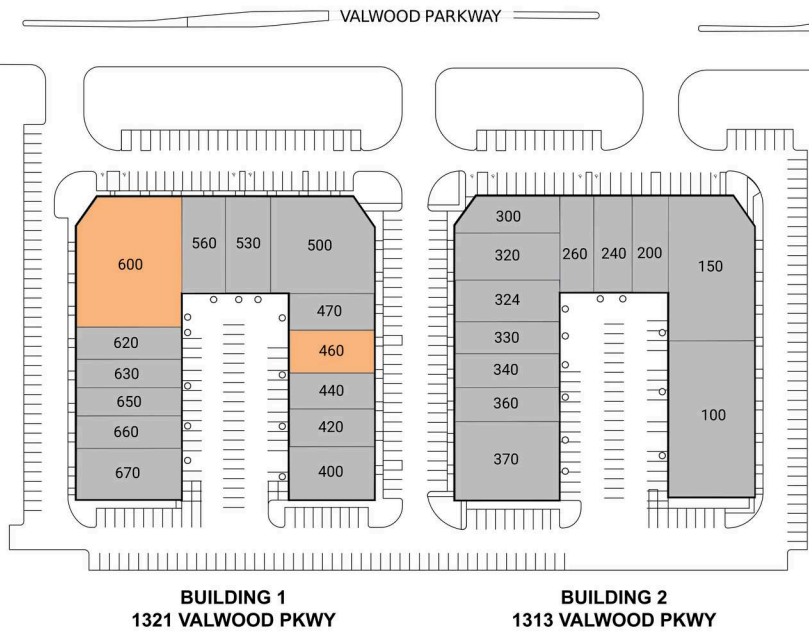

Property Summary

AVAILABLE SF	1,608-13,850 SF
BUILDING SIZE	355,878 SF
RENOVATED	2022
MARKET	Dallas

For more information, please contact:

HENRY LANDWERMEYER

LEASING MANAGER

BKM MANAGEMENT

P. 713.444.5944

E. HLANDWERMEYER@BKMMGMT.COM

BKM @ VALWOOD

1313 VALWOOD PKWY • CARROLLTON, TX 75006

LEGEND

- ▲ DOCK HIGH DOORS
- GRADE LEVEL DOORS

■ AVAILABLE ■ OCCUPIED

Current Availabilities

BUILDING	SUITE	TOTAL SIZE	OFFICE SIZE	OFFICE %	TYPE	CLEAR HT	GL	DL
	460	2,330						
	600	8,854						

BKM @ VALWOOD

1313 VALWOOD PKWY • CARROLLTON, TX 75006

LEGEND

- ▲ DOCK HIGH DOORS
- GRADE LEVEL DOORS

■ AVAILABLE ■ OCCUPIED

Current Availabilities

BUILDING	SUITE	TOTAL SIZE	OFFICE SIZE	OFFICE %	TYPE	CLEAR HT	GL	DL
----------	-------	------------	-------------	----------	------	----------	----	----