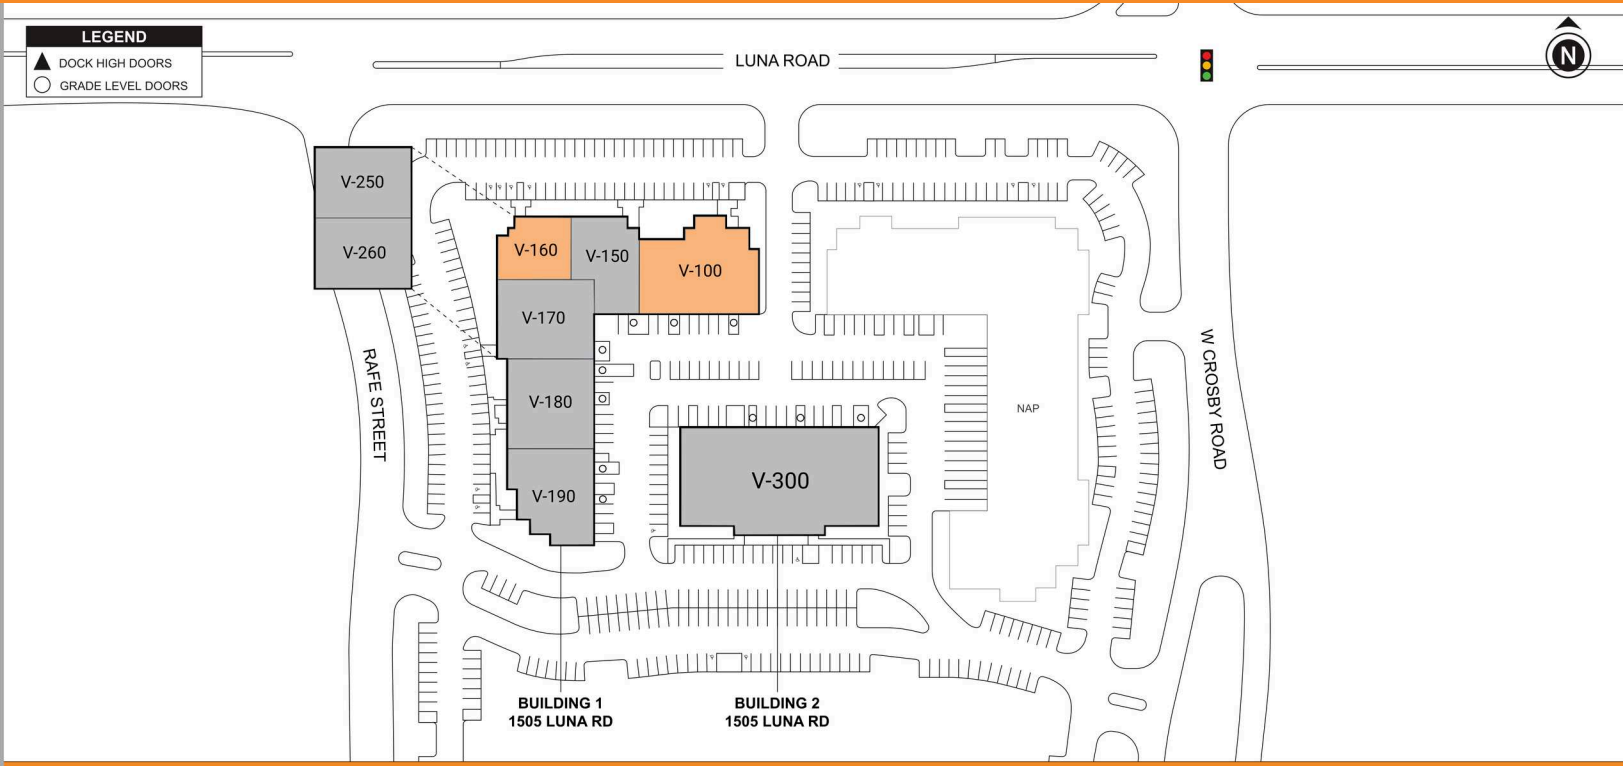

BKM @ VALWOOD

1313 VALWOOD PKWY • CARROLLTON, TX 75006

LEGEND

- ▲ DOCK HIGH DOORS
- GRADE LEVEL DOORS

■ AVAILABLE ■ OCCUPIED

Current Availabilities

BUILDING	SUITE	TOTAL SIZE	OFFICE SIZE	OFFICE %	TYPE	CLEAR HT	GL	DL
III-100								
III-130								
III-145								
III-150								
III-160								
III-190								
20-120	1,608							
20-172A	2,242							

BKM @ VALWOOD

1313 VALWOOD PKWY • CARROLLTON, TX 75006

■ AVAILABLE ■ OCCUPIED

Current Availabilities

BUILDING	SUITE	TOTAL SIZE	OFFICE SIZE	OFFICE %	TYPE	CLEAR HT	GL	DL
V-100	13,850							
V-160	2,531							