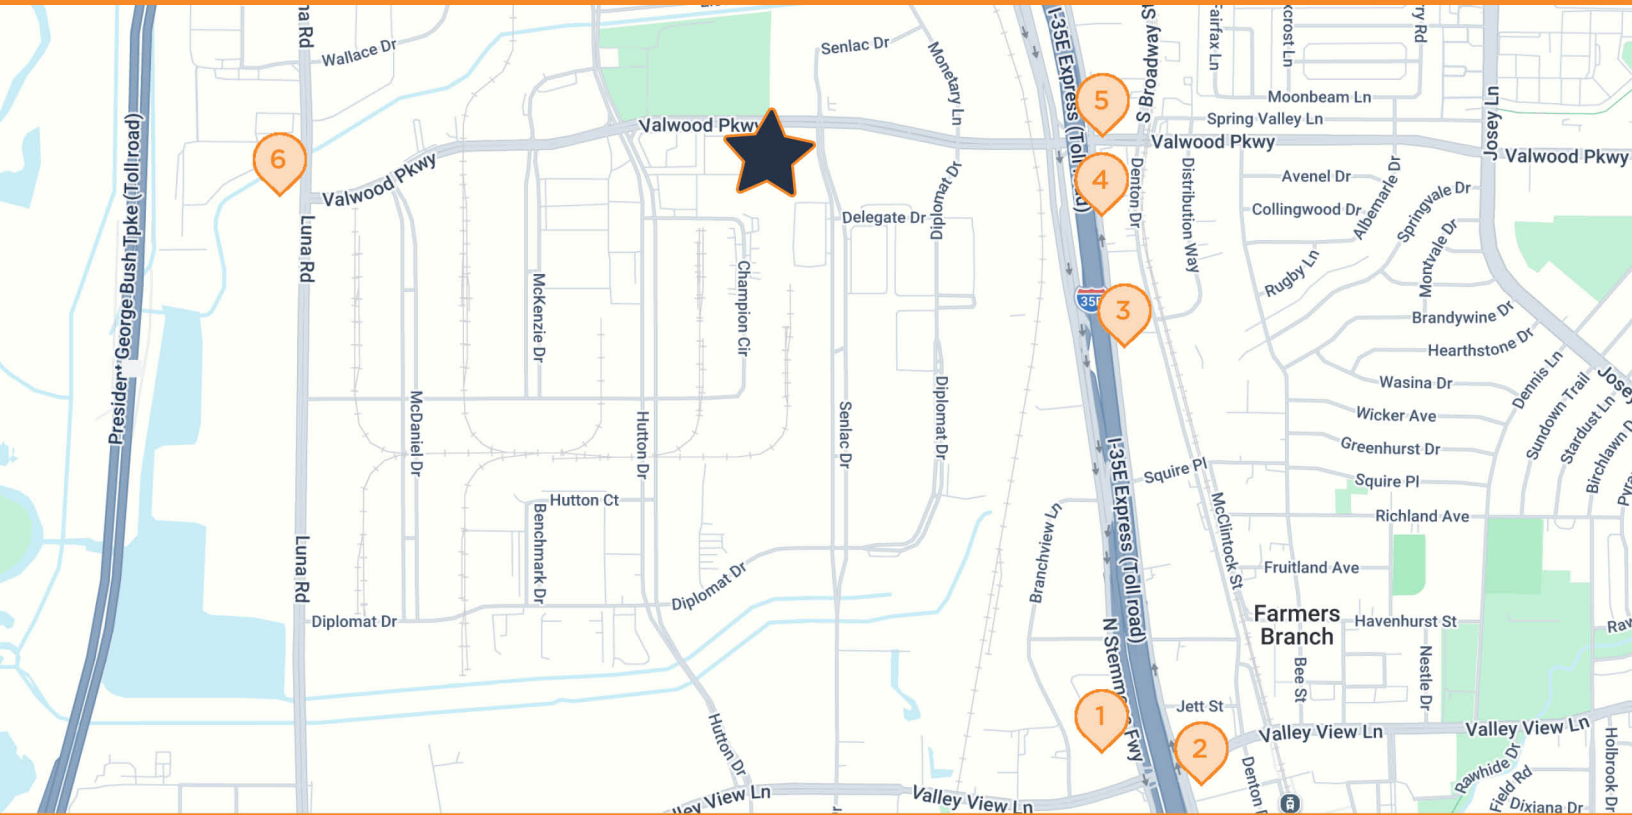

BKM @ VALWOOD

1313 VALWOOD PKWY • CARROLLTON, TX 75006

BKM @ VALWOOD

1313 VALWOOD PKWY • CARROLLTON, TX 75006

BKM @ VALWOOD

1313 Valwood Pkwy, Carrollton, TX 75006

- 1 AYRA INN & SUITES**
13313 N Stemmons Fwy, Farmers Branch, TX
- 2 STARBUCKS**
2425 Valley View Ln, Farmers Branch, TX
- 3 FEDEX OFFICE PRINT & SHIP CENTER**
13940 N Stemmons Fwy A, Dallas, TX