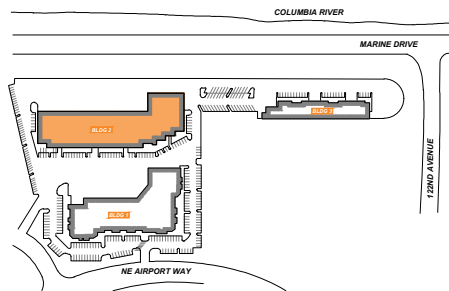

**SUITE DATA:**

OFFICE	7,638 SF
WAREHOUSE	9,589 SF
ASSEMBLY	500 SF
<b>TOTAL</b>	<b>17,727 SF</b>

CLEAR HEIGHT 28'-0" - 31'-6"  
 ○ GRADE LEVEL DOORS 4

**SITE KEY PLAN:**

**BUILDING KEY PLAN:**

**PDX Distribution Center**