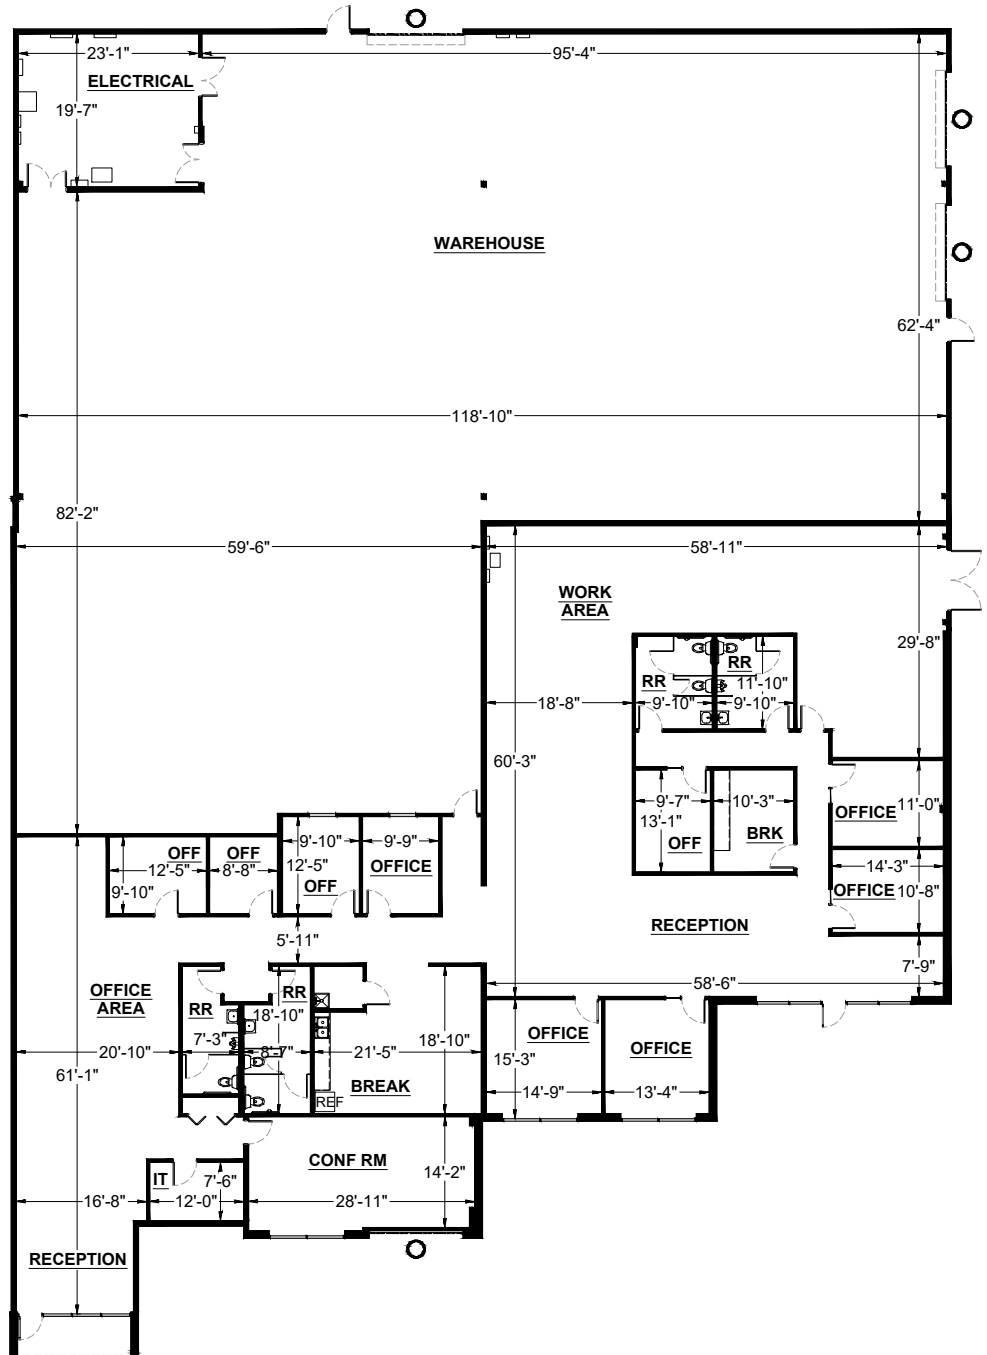

**SUITE DATA:**

OFFICE	7,638 SF
WAREHOUSE	9,589 SF
ASSEMBLY	500 SF
<b>TOTAL</b>	<b>17,727 SF</b>

CLEAR HEIGHT 28'-0" - 31'-6"  
 ○ GRADE LEVEL DOORS 4

**SITE KEY PLAN:**

**BUILDING KEY PLAN:**

**PDX Distribution Center**