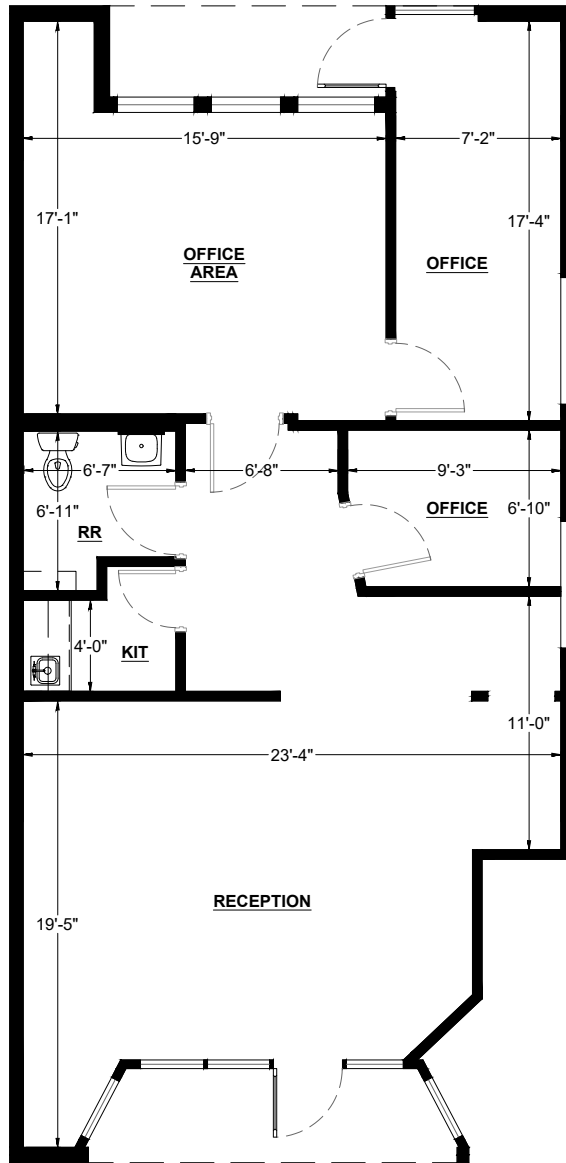

SUITE DATA:

TOTAL 1,200 SF

SITE KEY PLAN:

BUILDING KEY PLAN:

Renton Business Park

901 Rainier Ave
Renton, WA 98057

Bldg. B
STE B100

04/06/26