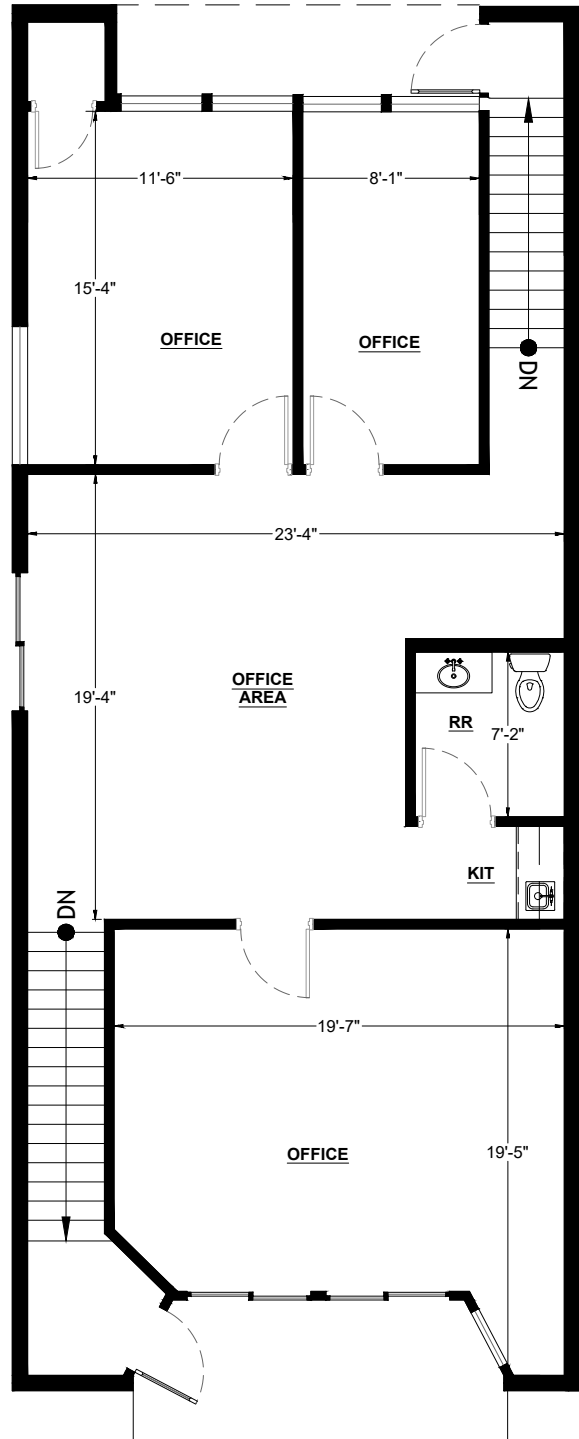

SUITE DATA:

TOTAL 1,440 SF

SITE KEY PLAN:

BUILDING KEY PLAN:

Renton Business Park

901 Rainier Ave
Renton, WA 98057

Bldg. B
STE B203

04/06/26