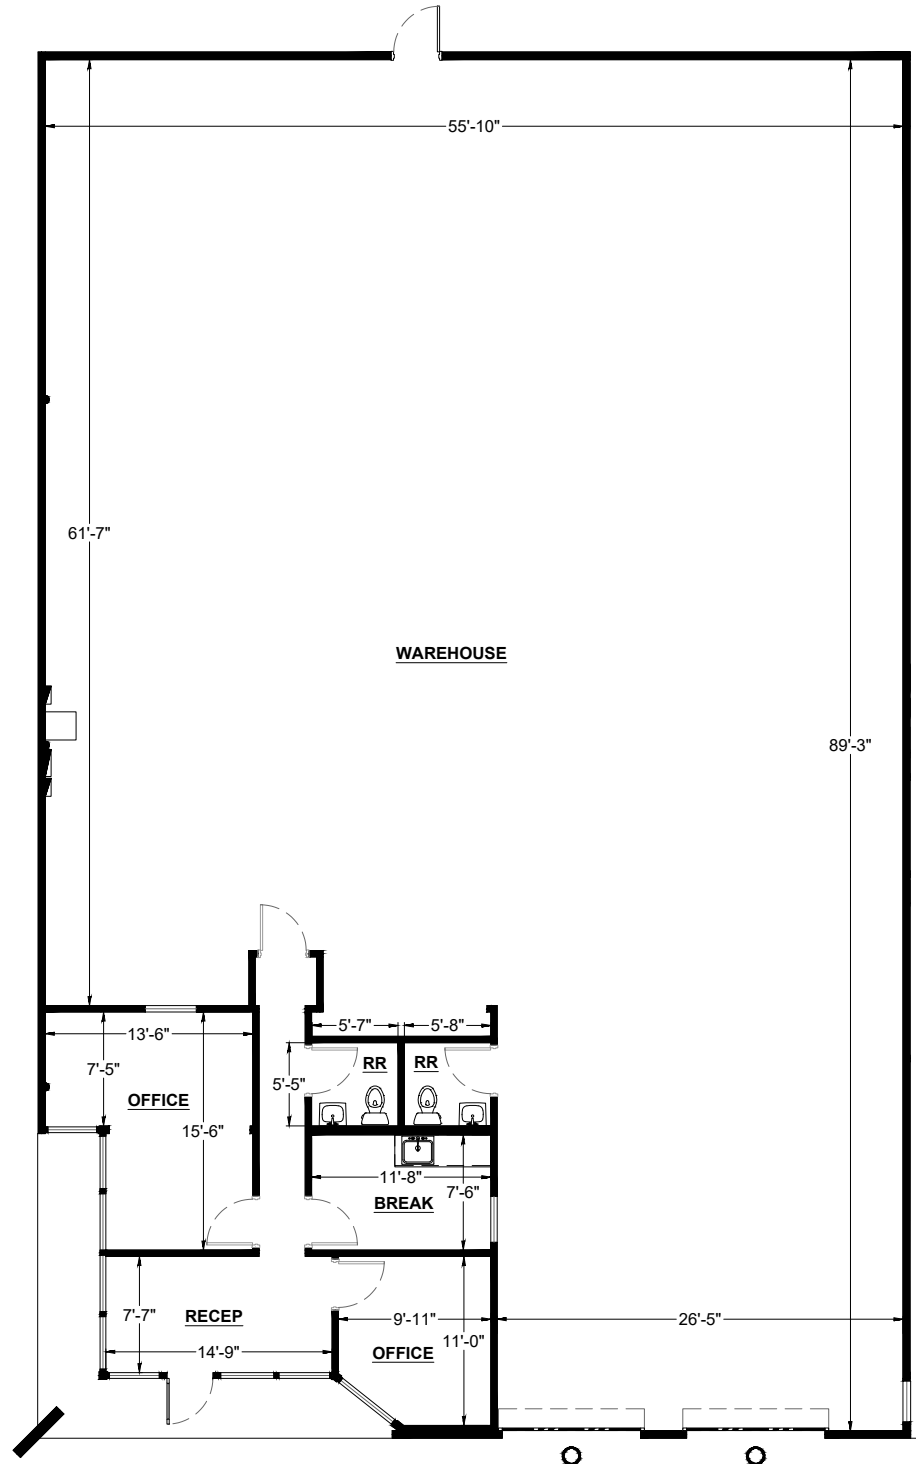

SUITE DATA:

TOTAL 5,140 SF

SITE KEY PLAN:

BUILDING KEY PLAN:

**Fostoria Business Park**

4487 S 134th Place  
Tukwila, WA 98168

Bldg. 4487-4497

**STE 4487**