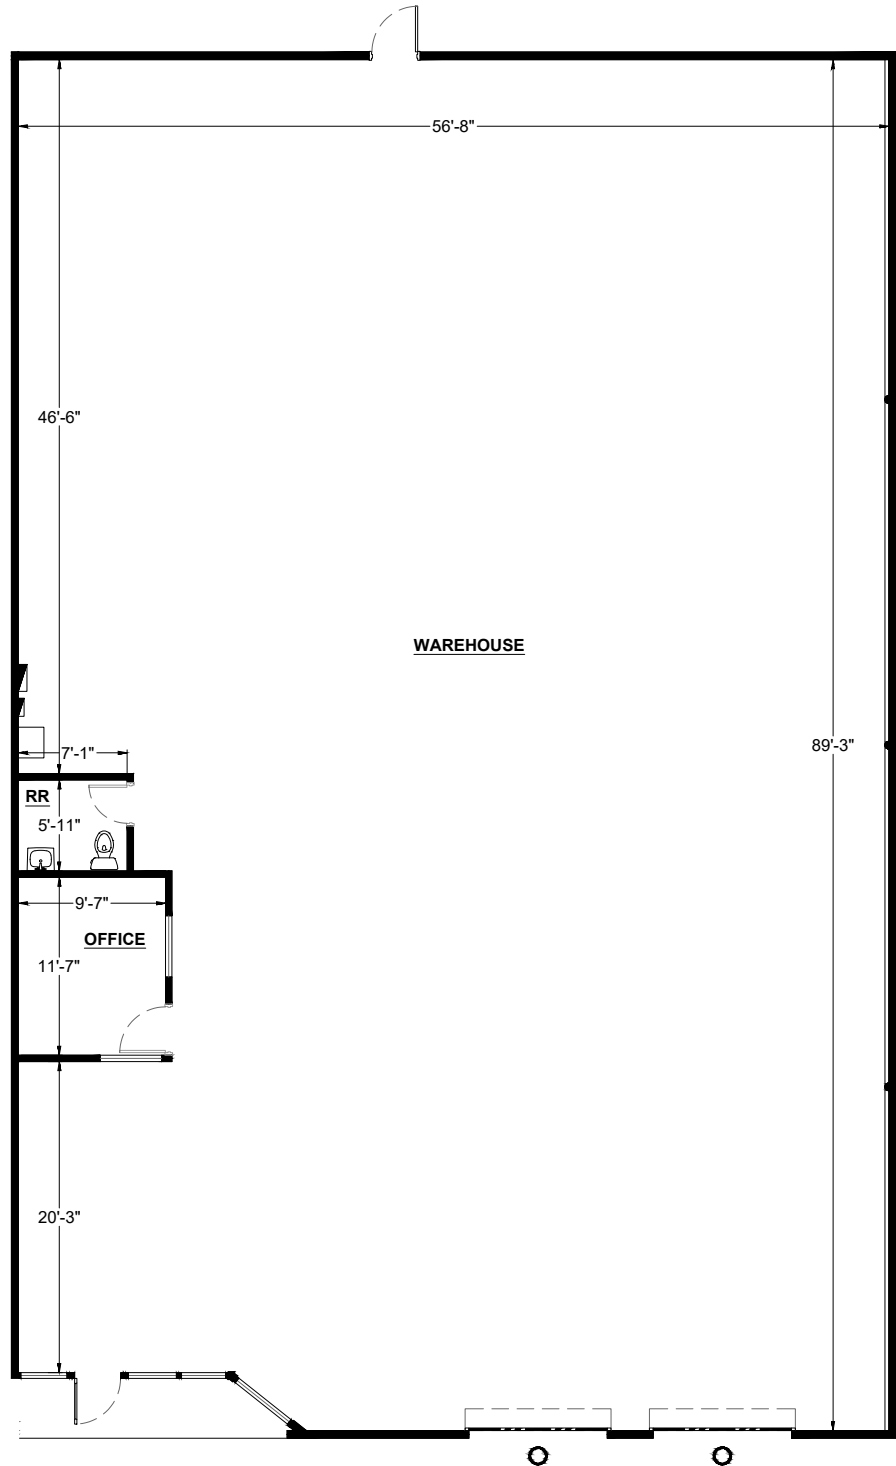

SUITE DATA:

TOTAL 5,140 SF

SITE KEY PLAN:

BUILDING KEY PLAN:

**Fostoria Business Park**

4489 S 134th Place  
Tukwila, WA 98168

Bldg. 4487-4497

**STE 4489**