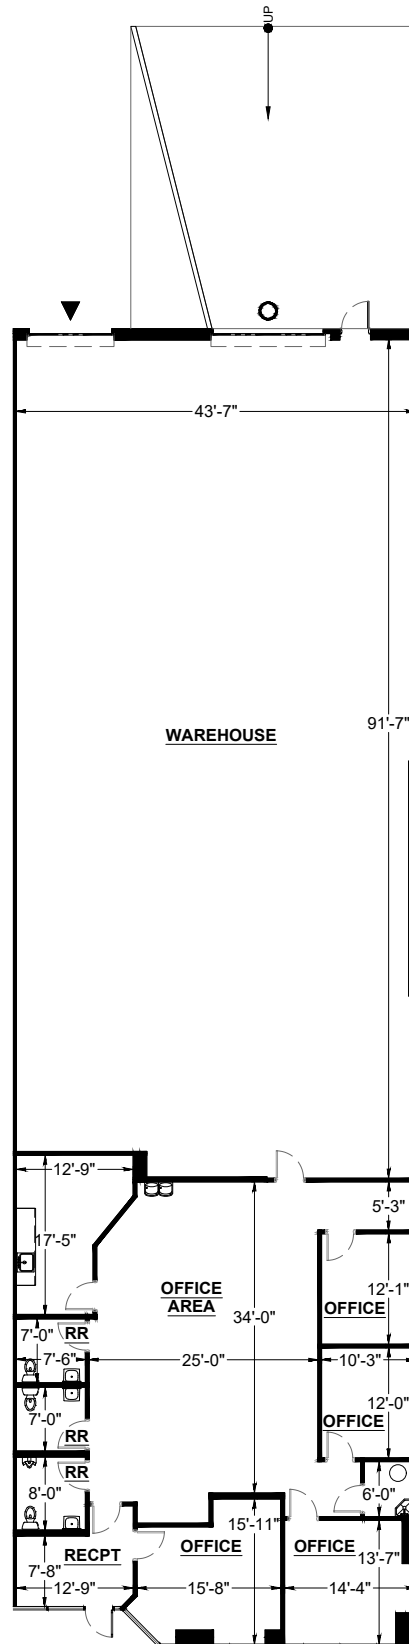

SUITE DATA:

TOTAL 6,422 SF

SITE KEY PLAN:

BUILDING KEY PLAN:

Eden Landing Industrial Park II Bldg. 28235-28289

26243 Research Rd
Hayward, CA 94545

STE 26243

05/01/26