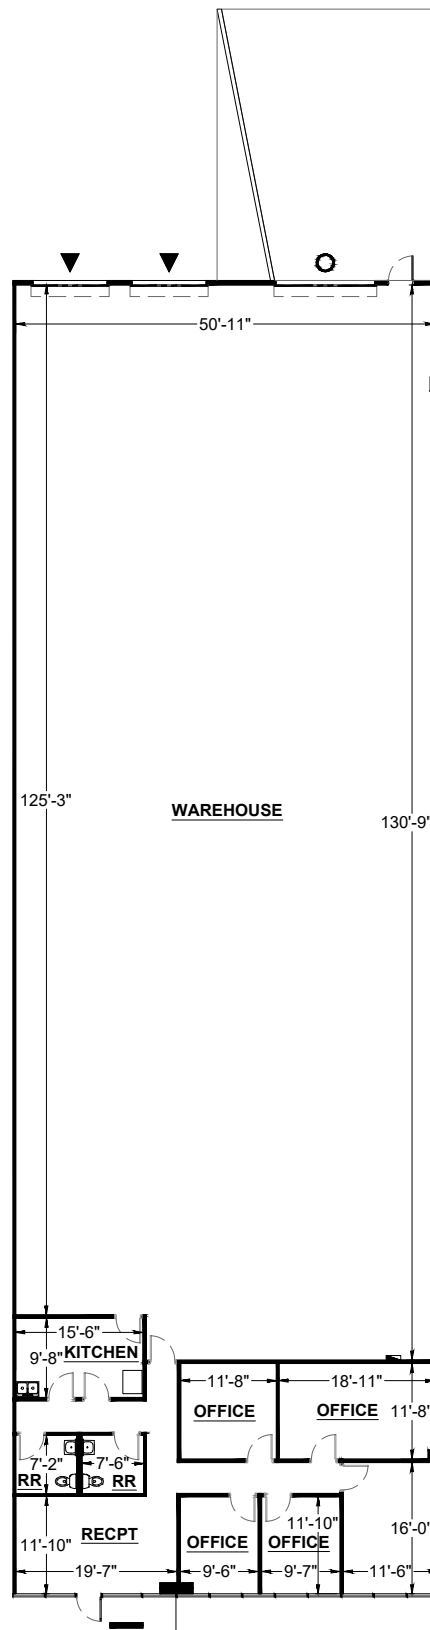

SUITE DATA:

TOTAL 8,338 SF

SITE KEY PLAN:

BUILDING KEY PLAN:

Eden Landing Industrial Park II Bldg. 28235-28289

26257 Research Rd  
Hayward, CA 94545

STE 26257

05/01/26