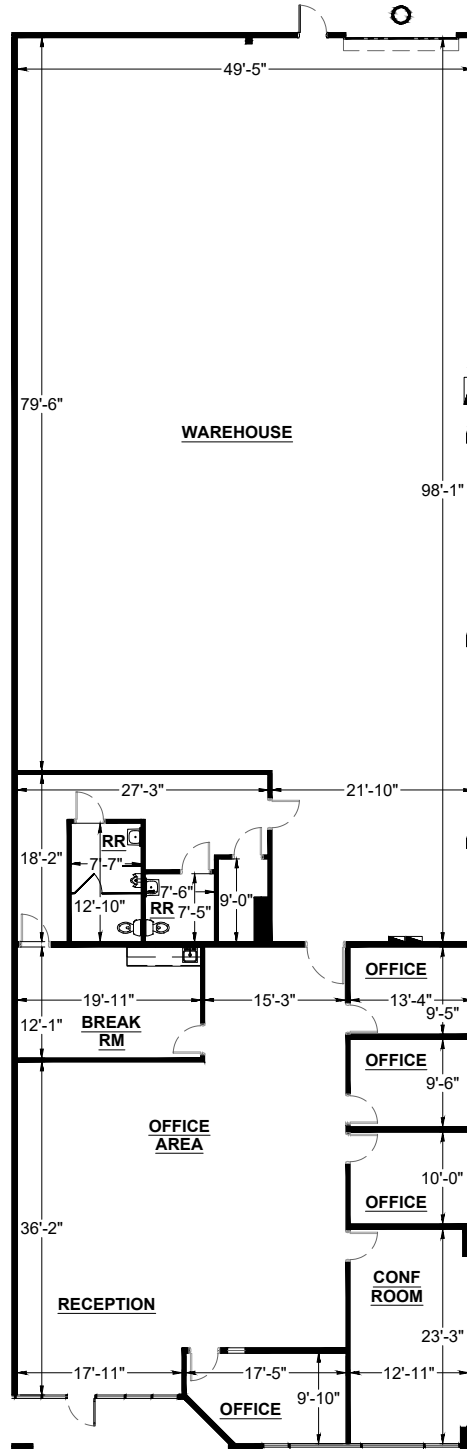

SUITE DATA:

TOTAL 8,137 SF

SITE KEY PLAN:

BUILDING KEY PLAN:

Charcot Industrial Park I

2186 Paragon Dr
San Jose, CA 95131

Bldg. 3
STE 2186

04/02/26