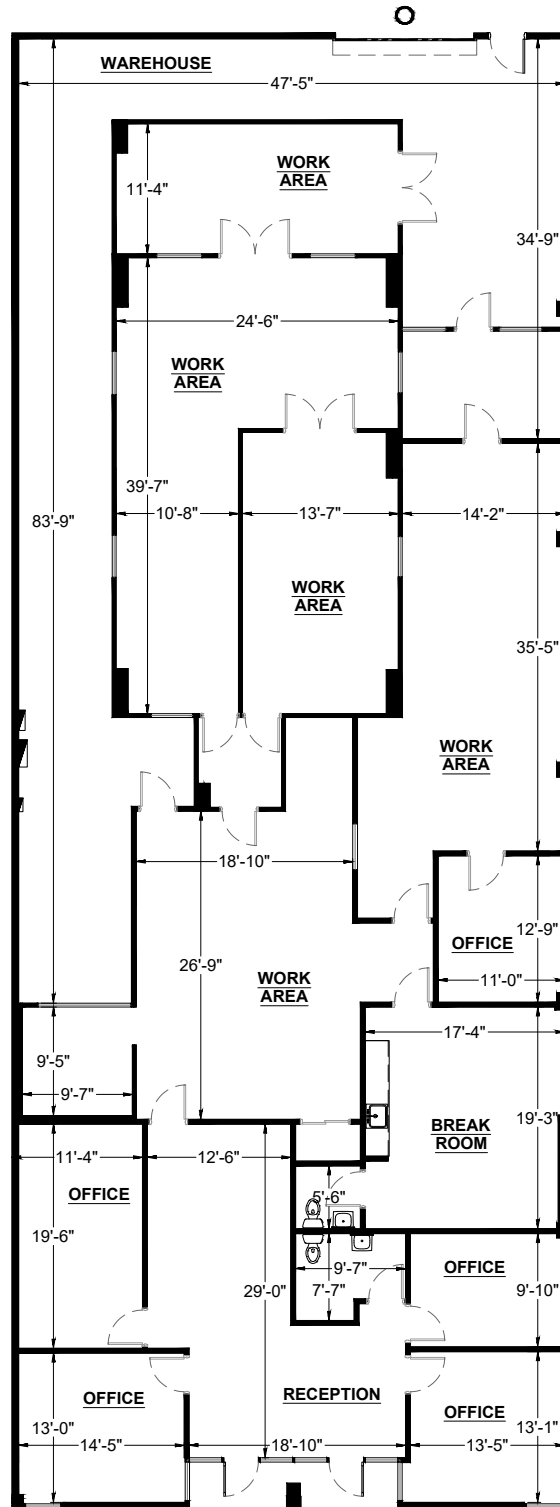

SUITE DATA:

TOTAL 6,144 SF

SITE KEY PLAN:

BUILDING KEY PLAN: