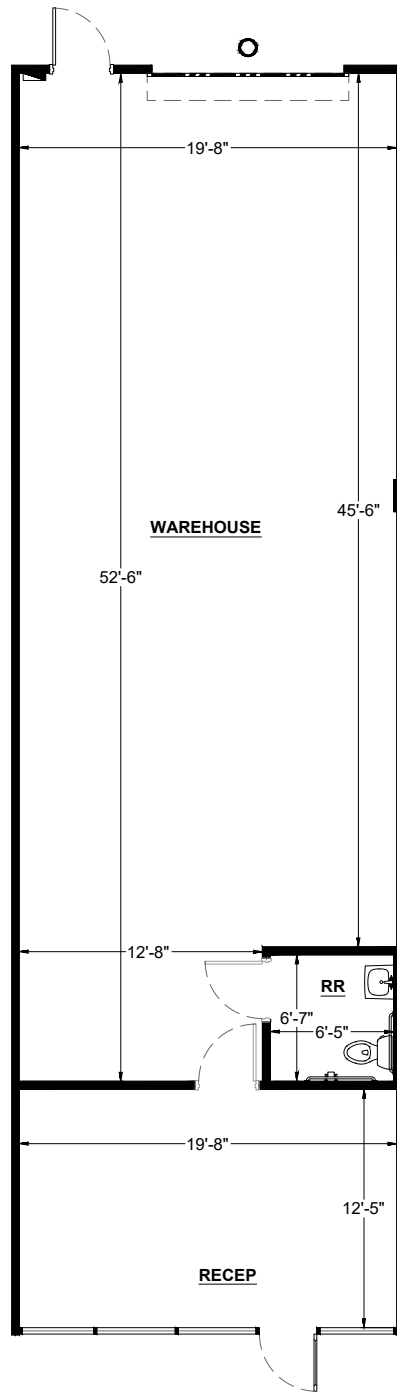

SUITE DATA:

TOTAL 1,540 SF

SITE KEY PLAN:

BUILDING KEY PLAN:

Hoover Business Park

12640 Hoover St
Stanton, CA 90680

Bldg. 12626-12642

STE 12640