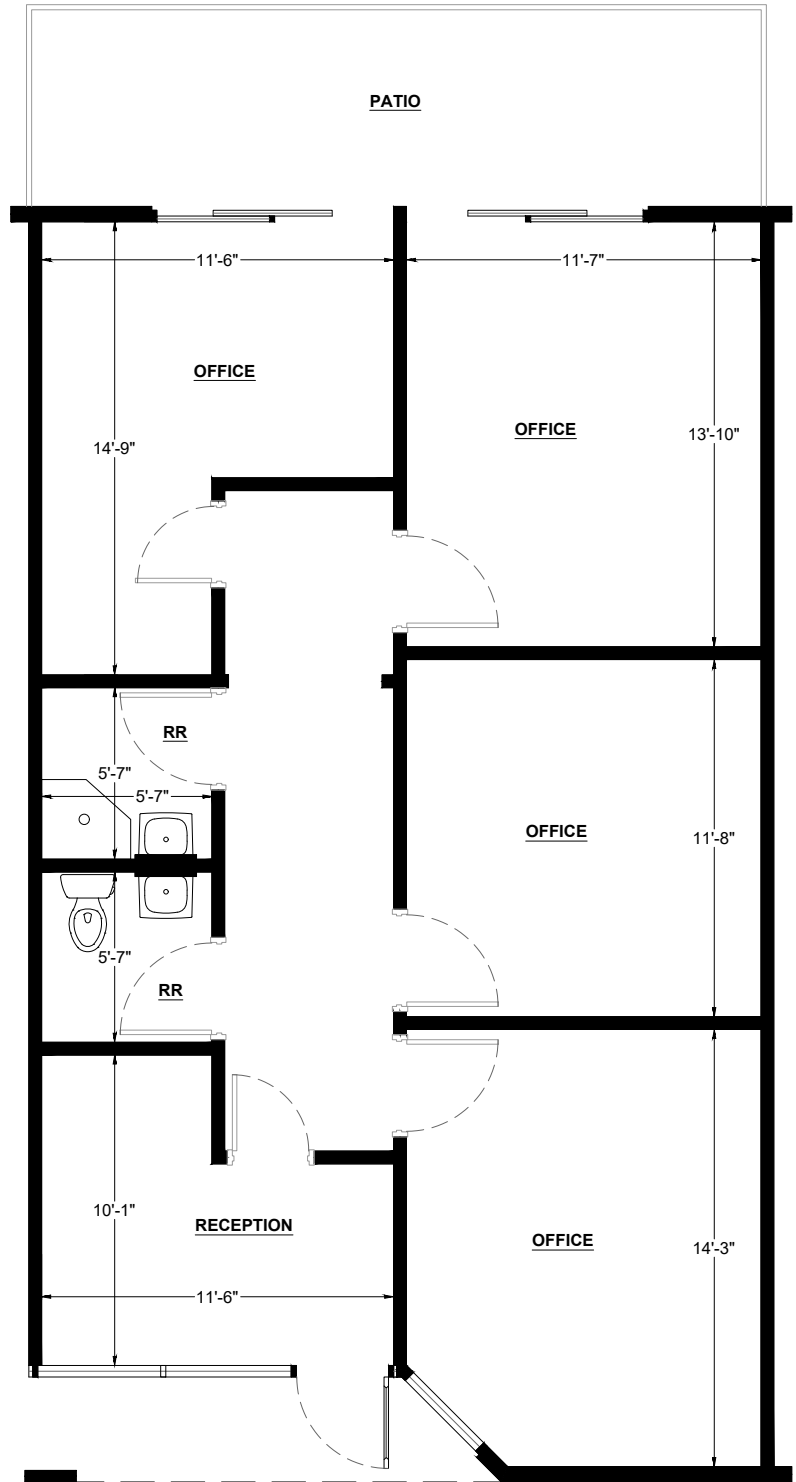

SUITE DATA:

TOTAL 1,152 SF

SITE KEY PLAN:

BUILDING KEY PLAN:

Rockfield Exchange

22672 Lambert St
Lake Forest, CA 92630

Bldg. 22672
STE 601

04/06/26