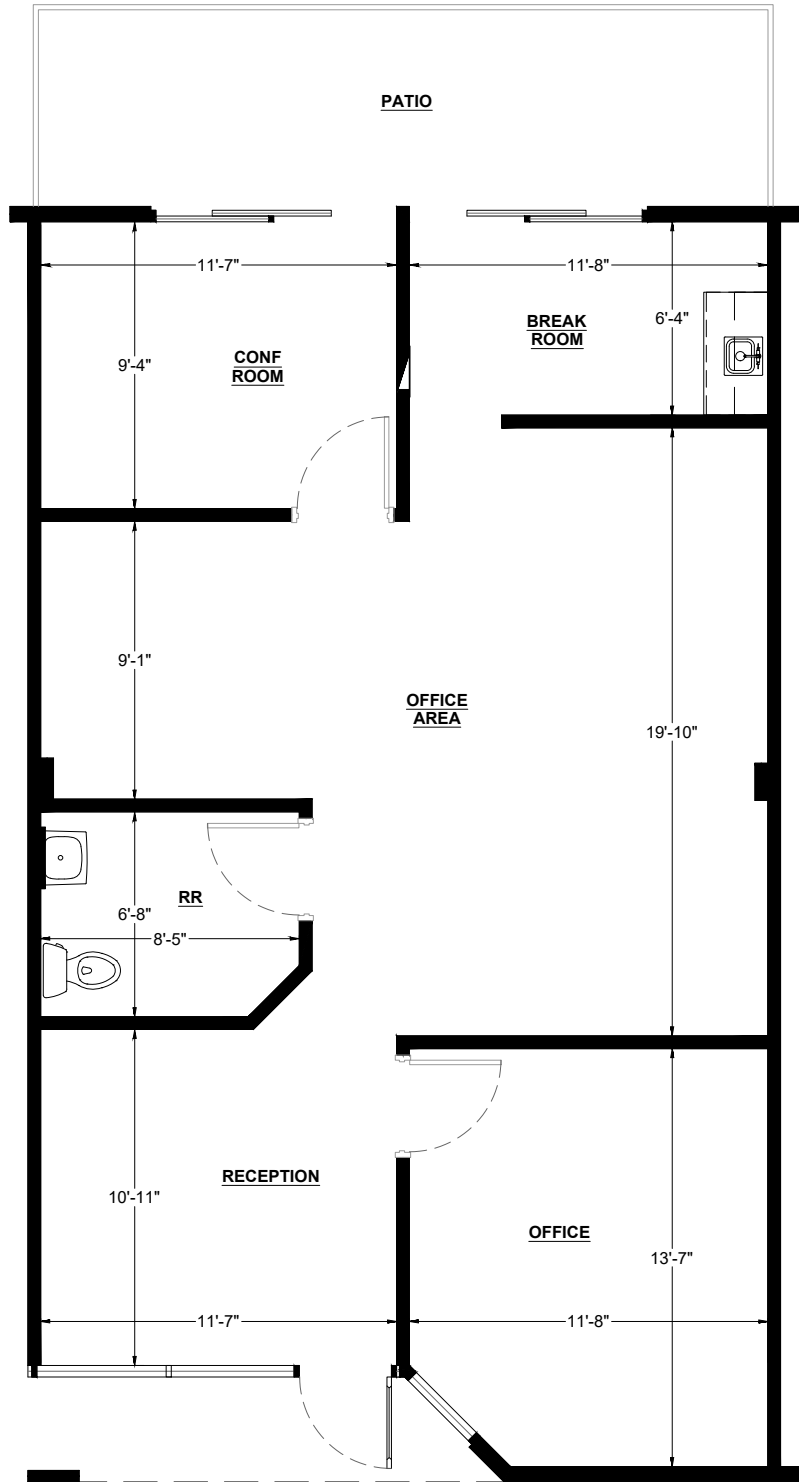

SUITE DATA:

TOTAL **1,152 SF**

SITE KEY PLAN:

BUILDING KEY PLAN:

Rockfield Exchange
22672 Lambert St
Lake Forest, CA 92630

Bldg. 22672
STE 603

04/06/26