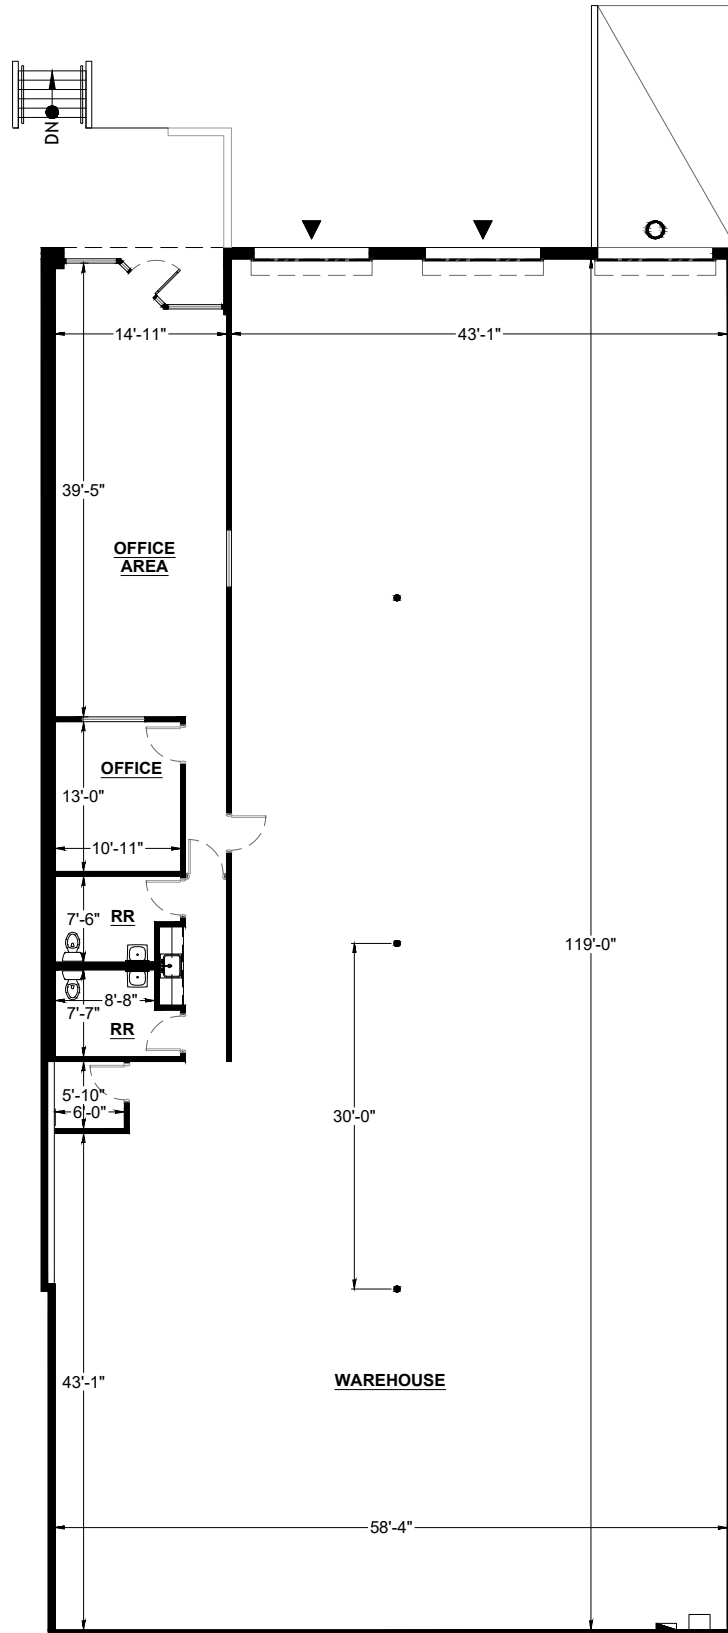

SUITE DATA:

TOTAL **7,200 SF**

SITE KEY PLAN:

BUILDING KEY PLAN:

Rutland Business Park

2112 Rutland Dr
Austin, TX 78758

Bldg. 2112
STE 141

04/14/26