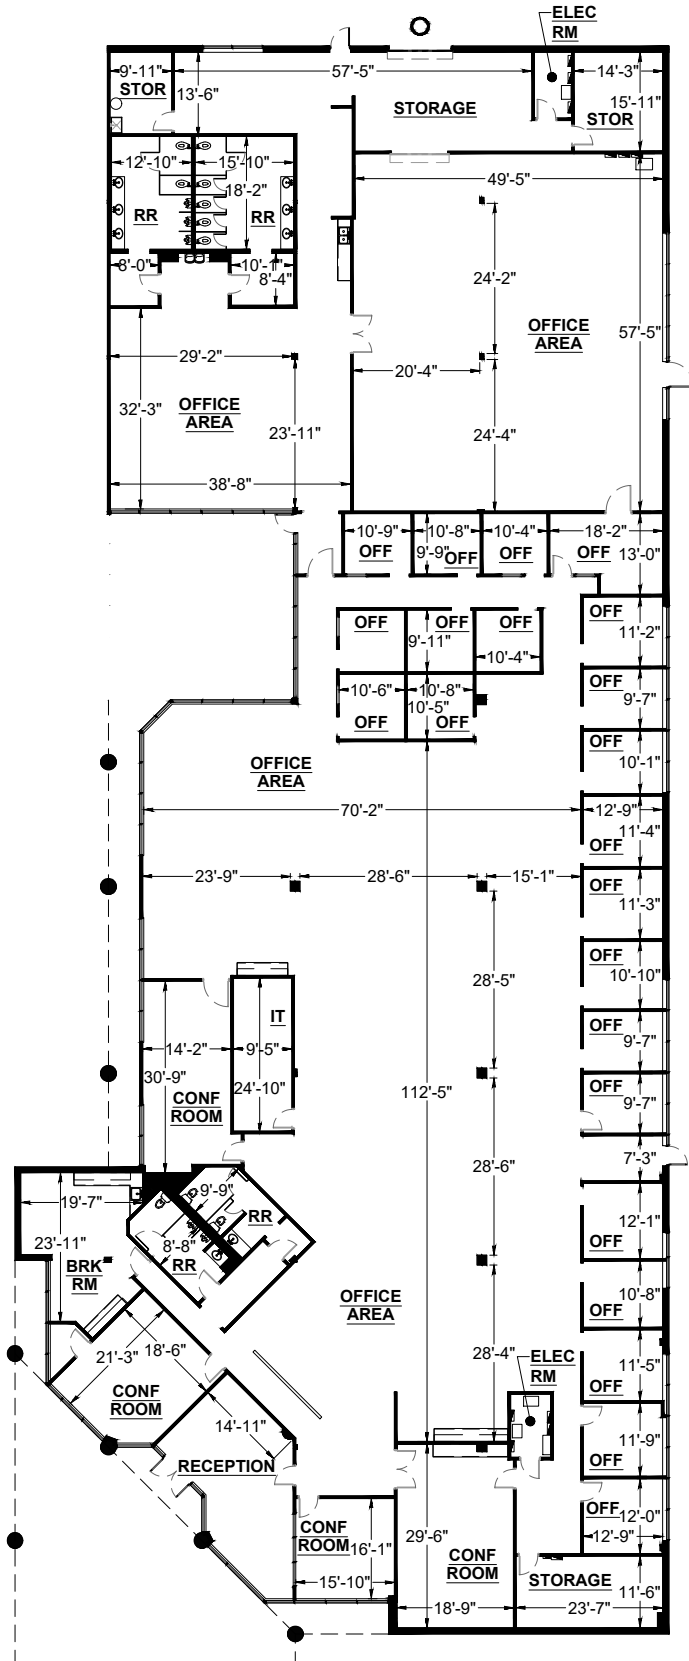

SUITE DATA:

TOTAL 22,598 SF

SITE KEY PLAN:

BUILDING KEY PLAN: