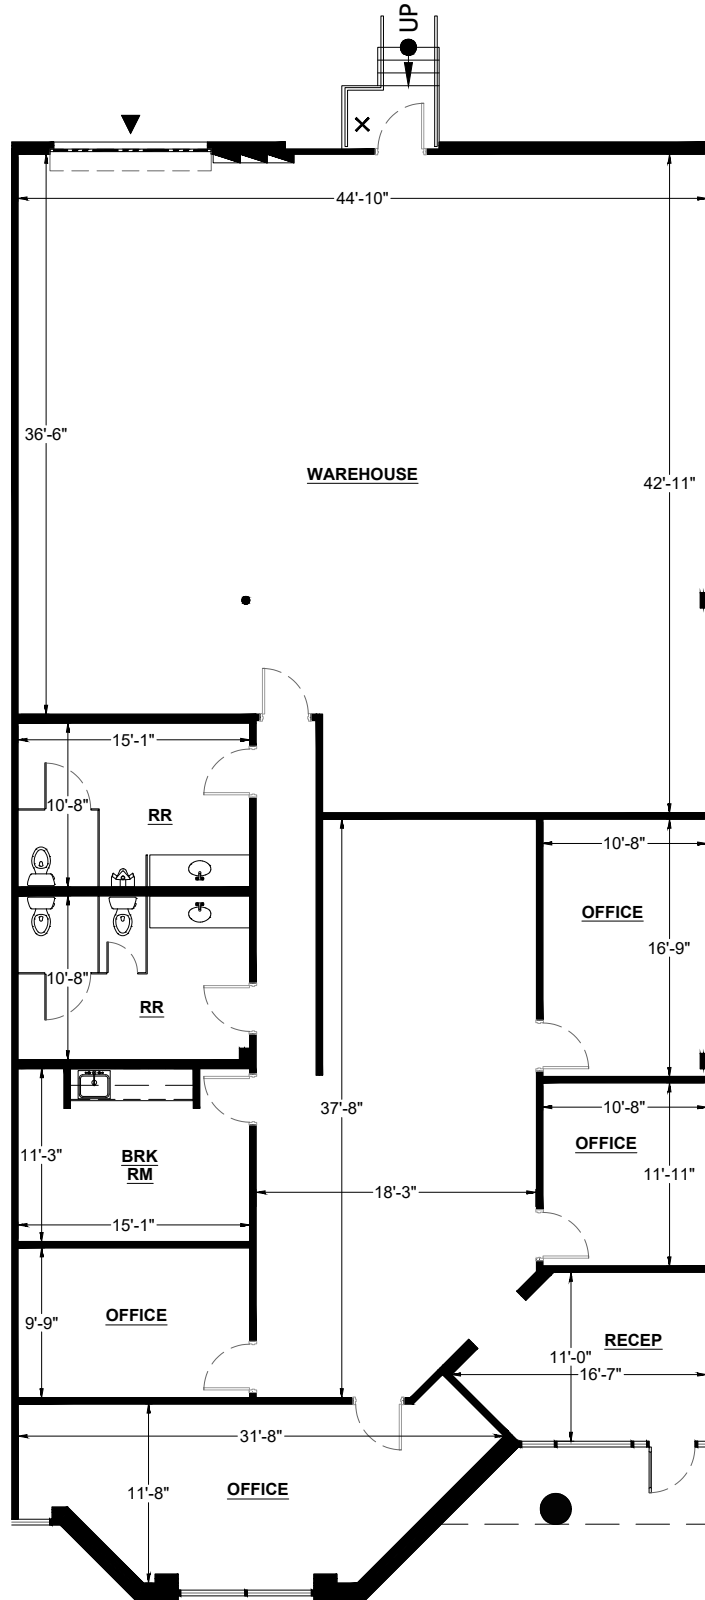

SUITE DATA:

TOTAL 4,077 SF

SITE KEY PLAN:

BUILDING KEY PLAN:

Southpark Industrial Center

4150 Freidrich Ln
Austin, TX 78744

Bldg. 4150

STE I