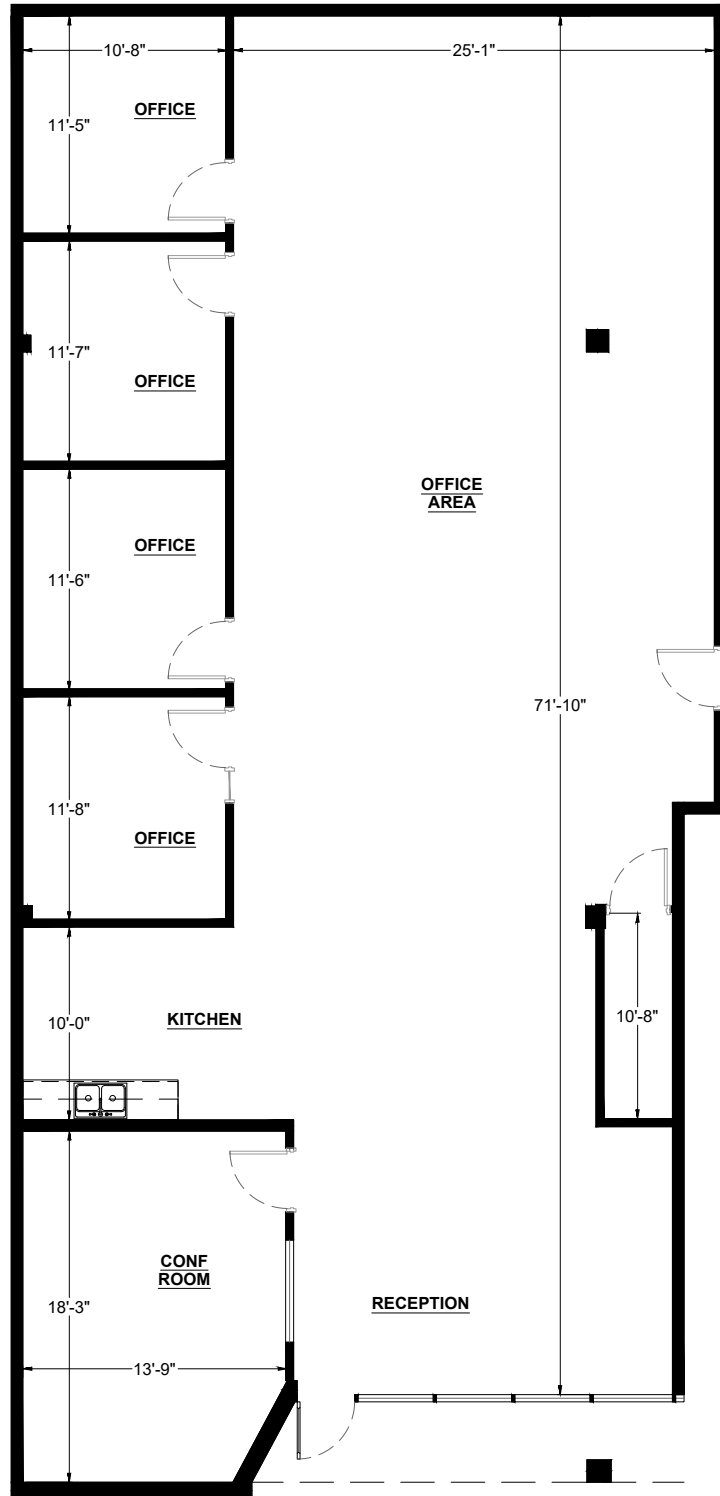

SUITE DATA:

TOTAL 2,912 SF

SITE KEY PLAN:

BUILDING KEY PLAN:

**Southpark Industrial Center**

4175 Freidrich Ln  
Austin, TX 78744

Bldg. 4175  
**STE 200**

04/17/26