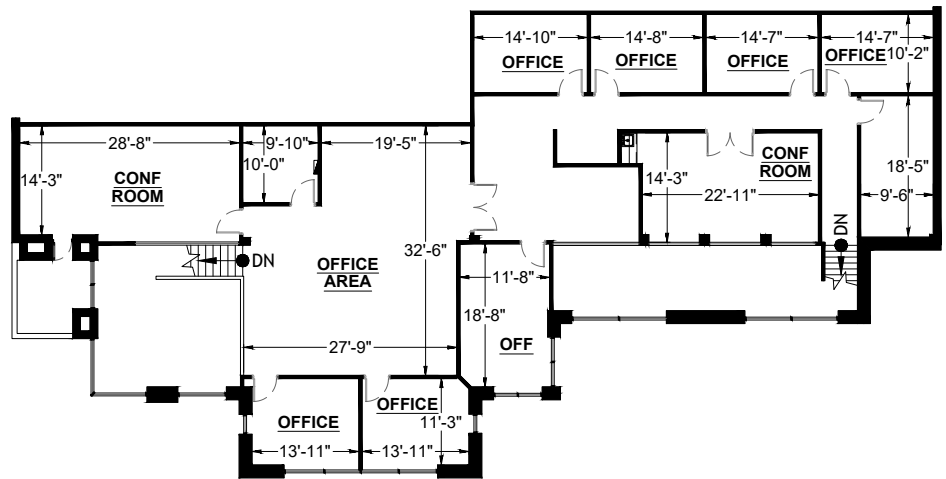

SUITE DATA:

TOTAL 13,850 SF

SITE KEY PLAN:

GROUND FLOOR

BUILDING KEY PLAN:

SECOND FLOOR

**BKM @ Valwood**

1505 Luna Rd  
Carrollton, TX 75006