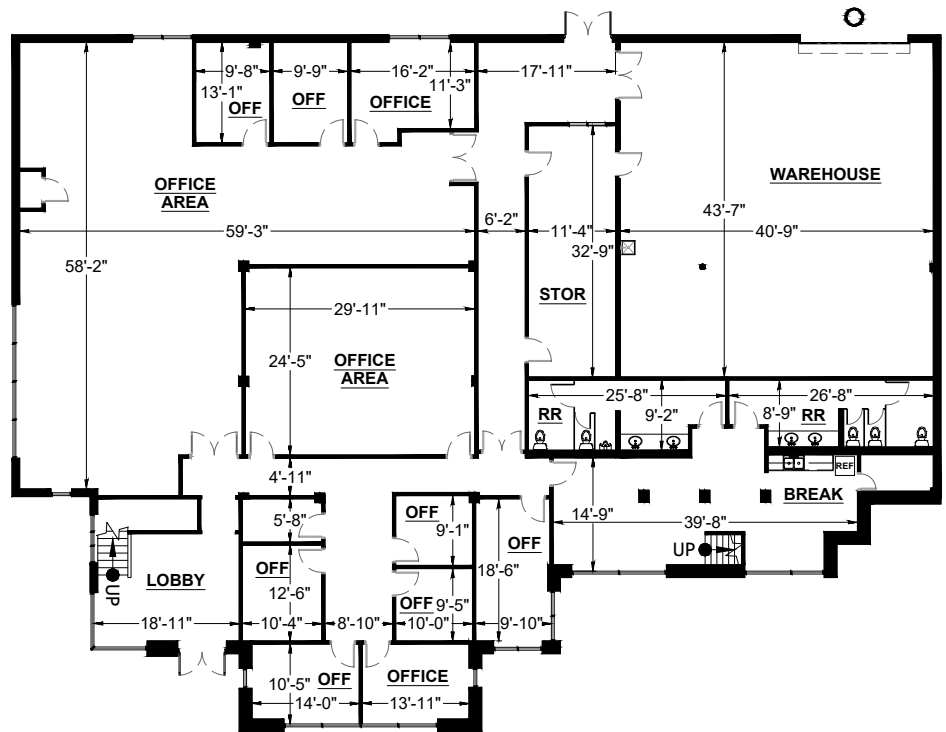

SUITE DATA:

TOTAL 13,850 SF

SITE KEY PLAN:

GROUND FLOOR

BUILDING KEY PLAN:

SECOND FLOOR

**BKM @ Valwood**

1505 Luna Rd  
Carrollton, TX 75006