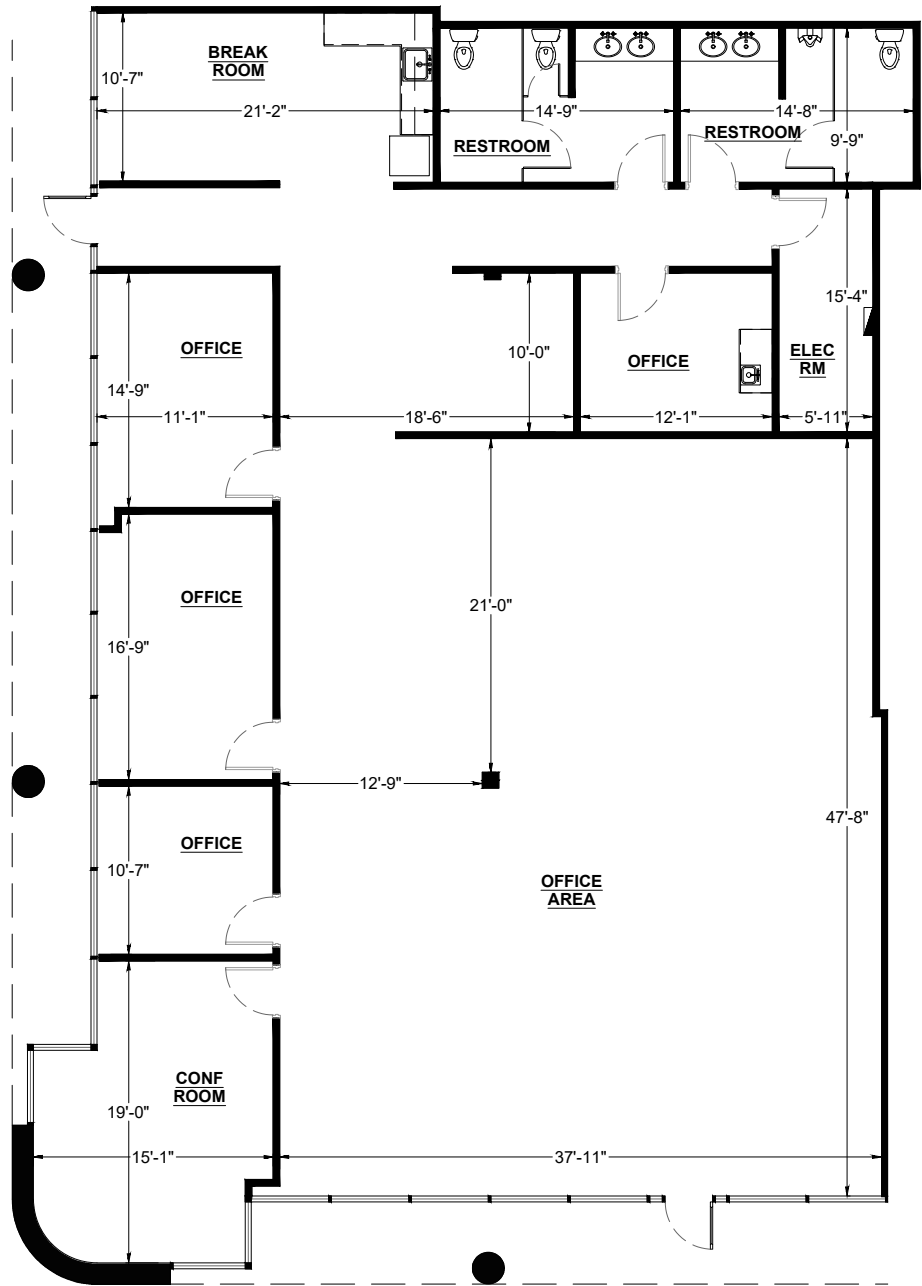

SUITE DATA:

TOTAL 4,458 SF

SITE KEY PLAN:

BUILDING KEY PLAN:

**BKM @ Valwood**

1840 Hutton Dr  
Carrollton, TX 75006

Bldg. 1840  
**STE 160**

04/17/26