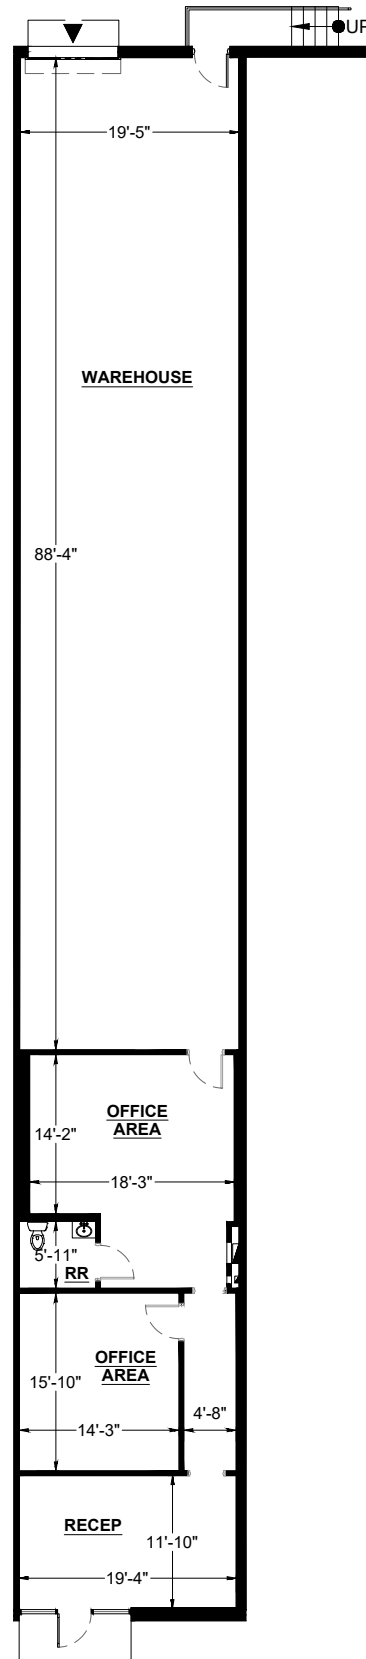

SUITE DATA:

TOTAL 2,800 SF

SITE KEY PLAN:

BUILDING KEY PLAN:

Piedmont Warehouses

2215 Faulkner Road
Atlanta, GA 30324

Bldg. 2213
STE 2215

03/24/26