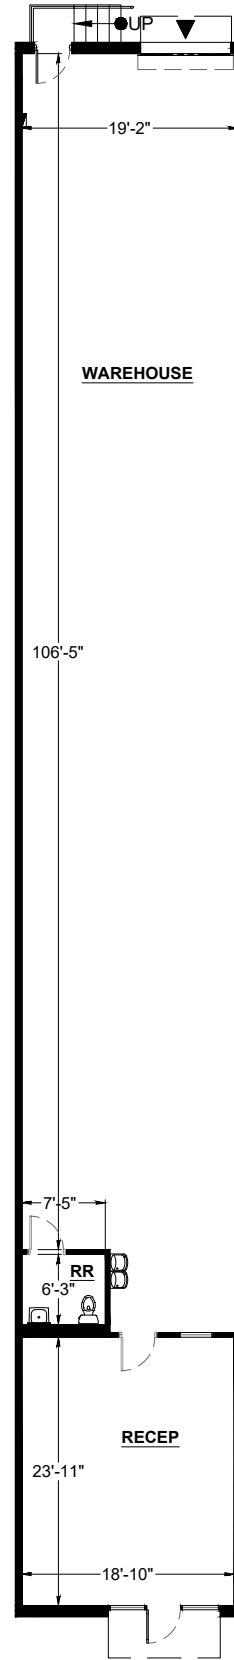

SUITE DATA:

TOTAL 2,800 SF

SITE KEY PLAN:

BUILDING KEY PLAN:

**Piedmont Warehouses**

2217 Faulkner Road  
Atlanta, GA 30324

Bldg. 2213  
**STE 2217**

03/24/26