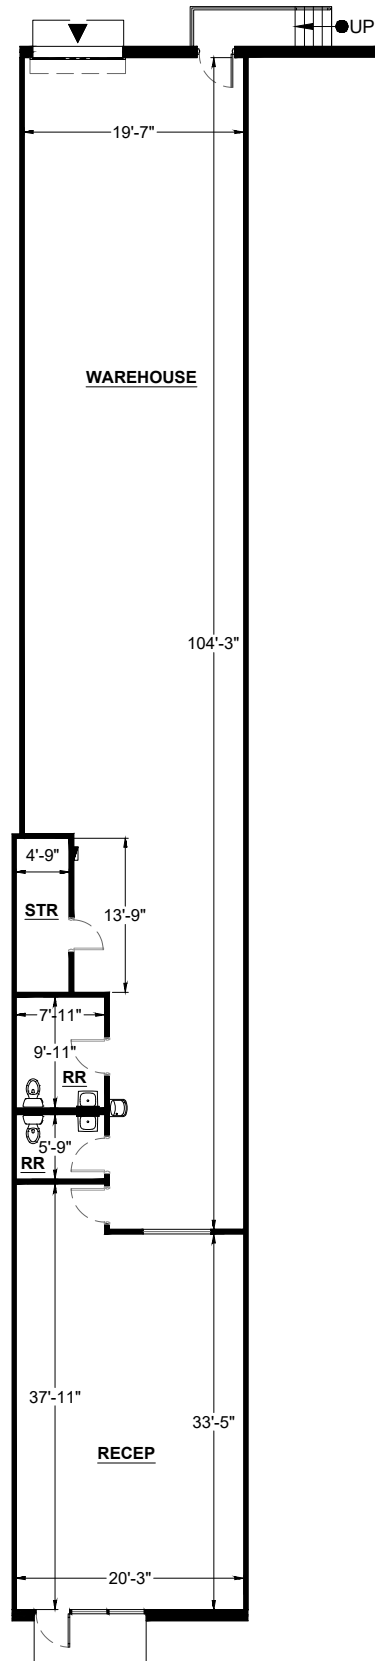

SUITE DATA:

TOTAL 2,800 SF

SITE KEY PLAN:

BUILDING KEY PLAN:

Piedmont Warehouses

2221 Faulkner Road
Atlanta, GA 30324

Bldg. 2213
STE 2221

03/24/26