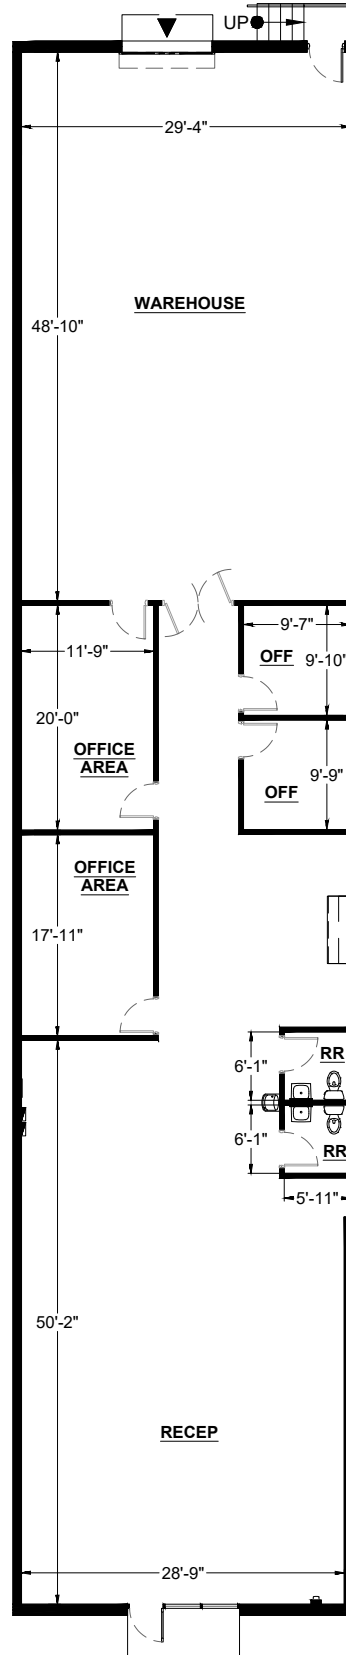

SUITE DATA:

TOTAL 4,200 SF

SITE KEY PLAN:

BUILDING KEY PLAN:

Piedmont Warehouses

2225 Faulkner Road
Atlanta, GA 30324

Bldg. 2213
STE 2225

03/24/26