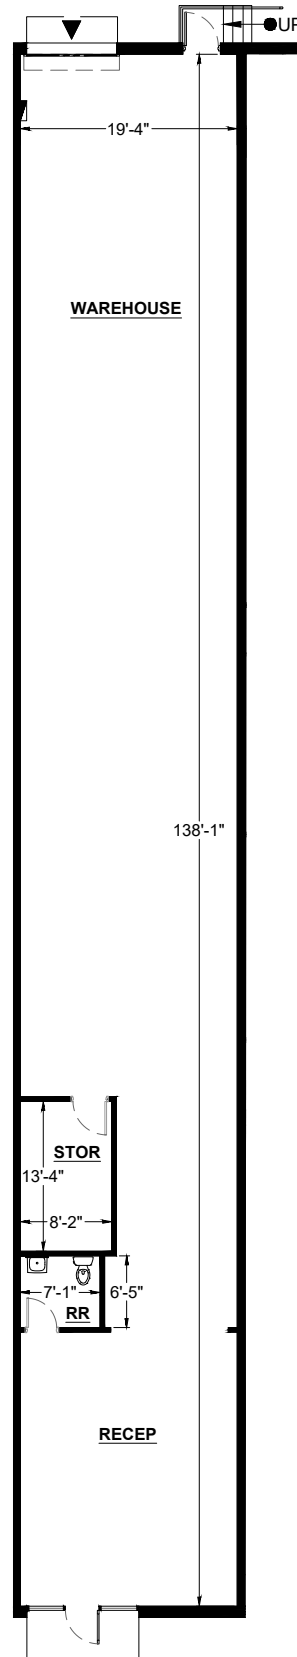

SUITE DATA:

TOTAL 2,800 SF

SITE KEY PLAN:

BUILDING KEY PLAN:

Piedmont Warehouses

2227 Faulkner Road
Atlanta, GA 30324

Bldg. 2213
STE 2227

03/24/26