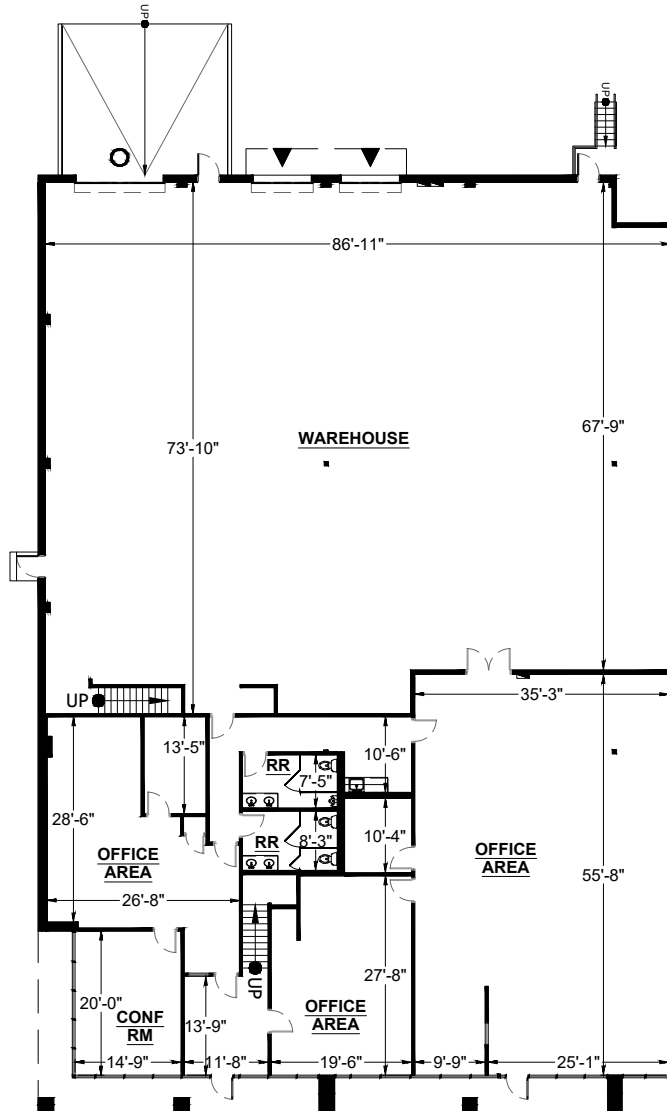

SUITE DATA:

TOTAL **11,423 SF**

SITE KEY PLAN:

BUILDING KEY PLAN:

Commerce Business Park

4455 Commerce Drive
Buford, GA 30518

Bldg. 4455
STE 101

04/02/26