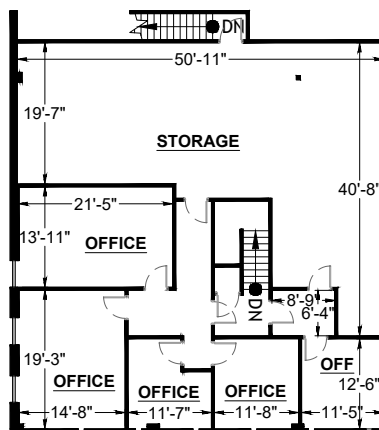

SUITE DATA:

TOTAL **11,423 SF**

SITE KEY PLAN:

BUILDING KEY PLAN:

Commerce Business Park

4455 Commerce Drive
Buford, GA 30518

Bldg. 4455
STE 101

04/02/26