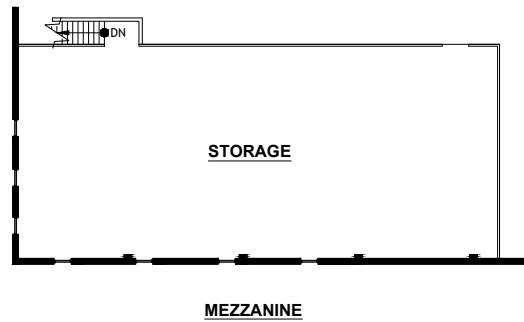

SUITE DATA:

TOTAL 16,347 SF

SITE KEY PLAN:

BUILDING KEY PLAN:

Atwater Business Park

4540-4544 Atwater Ct
Buford, GA 30518

Bldg. 4540
STE 112

03/27/26