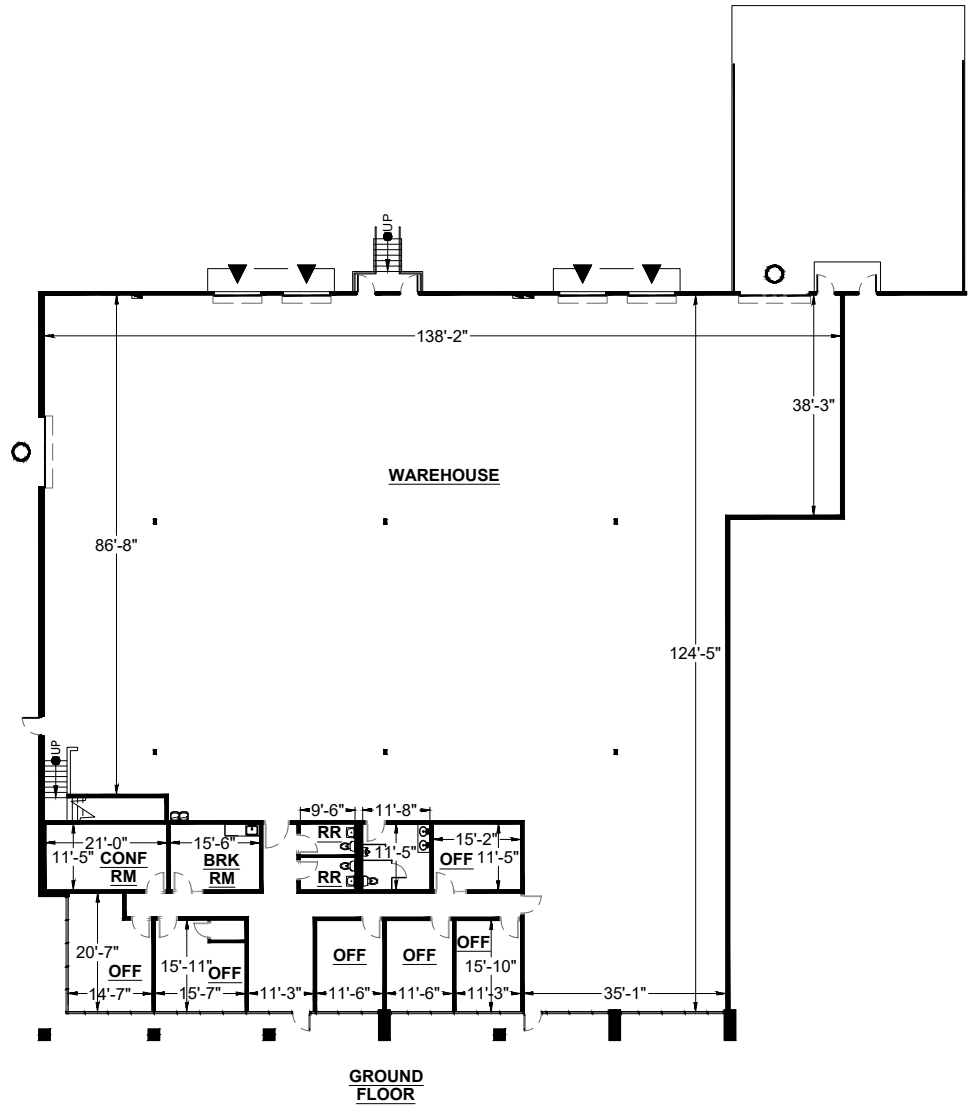

SUITE DATA:

TOTAL 16,347 SF

SITE KEY PLAN:

BUILDING KEY PLAN:

Atwater Business Park

4540-4544 Atwater Ct
Buford, GA 30518

Bldg. 4540
STE 112

03/27/26