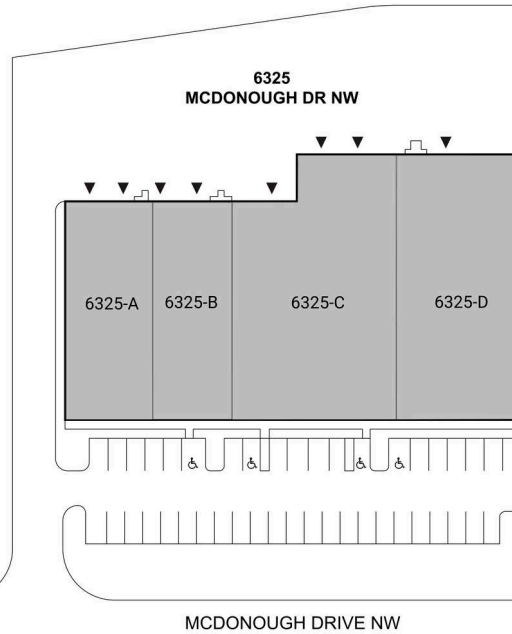

LEGEND

- ▲ DOCK HIGH DOORS
- GRADE LEVEL DOORS

CURRENT AVAILABILITIES

● AVAILABLE ● OCCUPIED

BUILDING	SUITE	TOTAL SF	OFFICE SF	OFFICE %	TYPE	CLEAR HT	GL	DL
----------	-------	----------	-----------	----------	------	----------	----	----