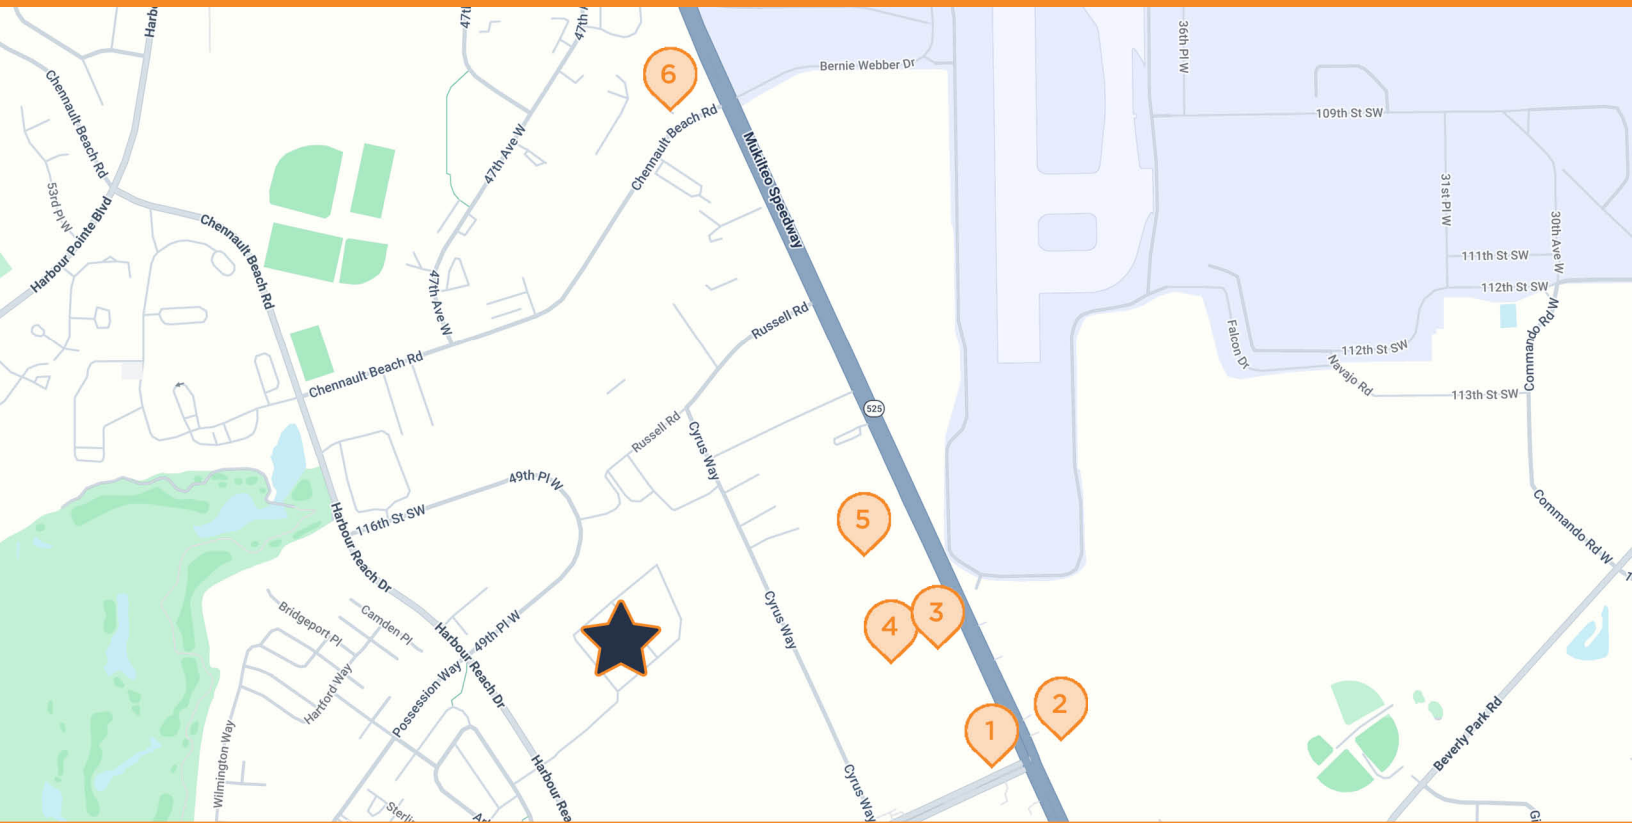

CAMPUS DISTRIBUTION

4640 Campus Place Mukilteo, WA 98275

CAMPUS DISTRIBUTION

4640 Campus Place Mukilteo, WA 98275

CAMPUS DISTRIBUTION

4640 Campus Place, Mukilteo, WA 98275

- | | | | |
|----------|---|----------|--|
| 1 | FEDEX SHIP CENTER
11700 Mukilteo Speedway, Mukilteo, WA | 4 | SUBWAY
11700 Mukilteo Speedway, Mukilteo, WA |
| 2 | MCDONALDS
3717 Harbour Pointe Blvd SW, Mukilteo, WA | 5 | KEY BANK
11700 Mukilteo Speedway, Mukilteo, WA |
| 3 | ARCO
3825 Harbour Pointe Blvd SW, Mukilteo, WA | 6 | SHELL
10900 Mukilteo Speedway, Mukilteo, WA |