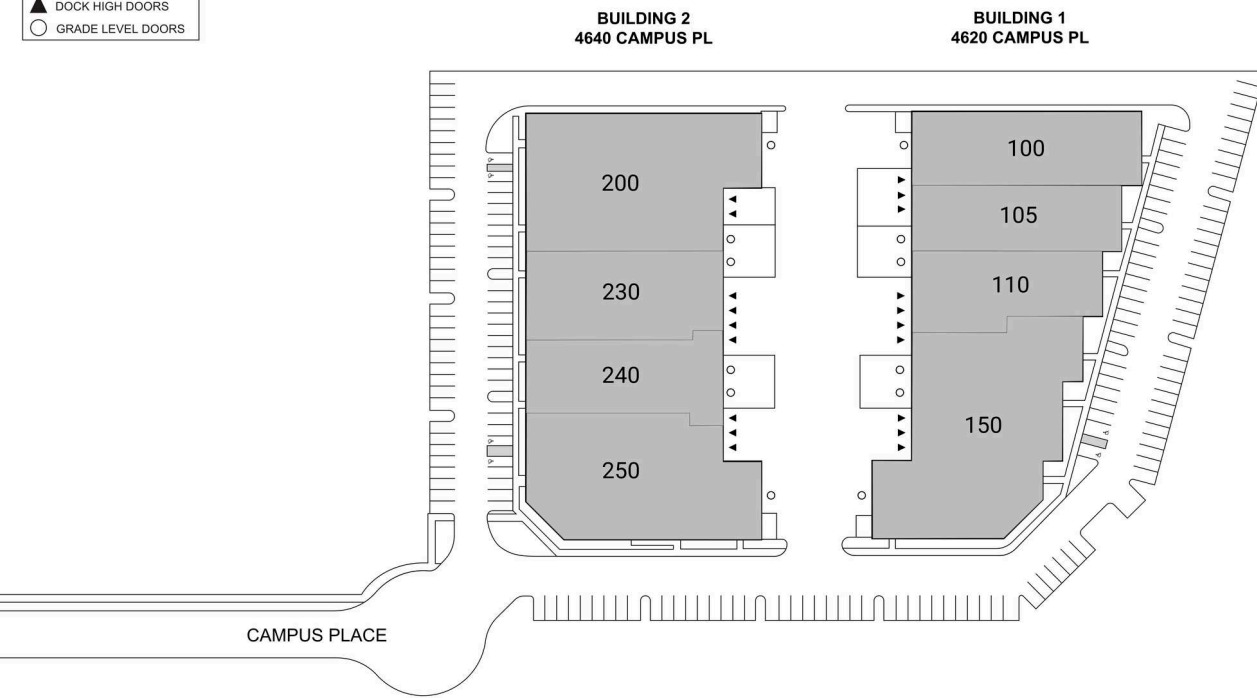

CAMPUS DISTRIBUTION

4640 Campus Place Mukilteo, WA 98275

Available SF

Renovated
2022

Clear Height
16'-20'

Location
MUKILTEO, WA

- Small-bay industrial building serving the Everett/Mukilteo manufacturing corridor
- Functional warehouse space with grade-level loading
- Convenient access to SR-526 and regional aerospace and industrial employers

LEGEND

- ▲ DOCK HIGH DOORS
- GRADE LEVEL DOORS

● AVAILABLE ● OCCUPIED

CURRENT AVAILABILITIES

BUILDING	SUITE	TOTAL SF	OFFICE SF	OFFICE %	TYPE	CLEAR HT	GL	DL
----------	-------	----------	-----------	----------	------	----------	----	----