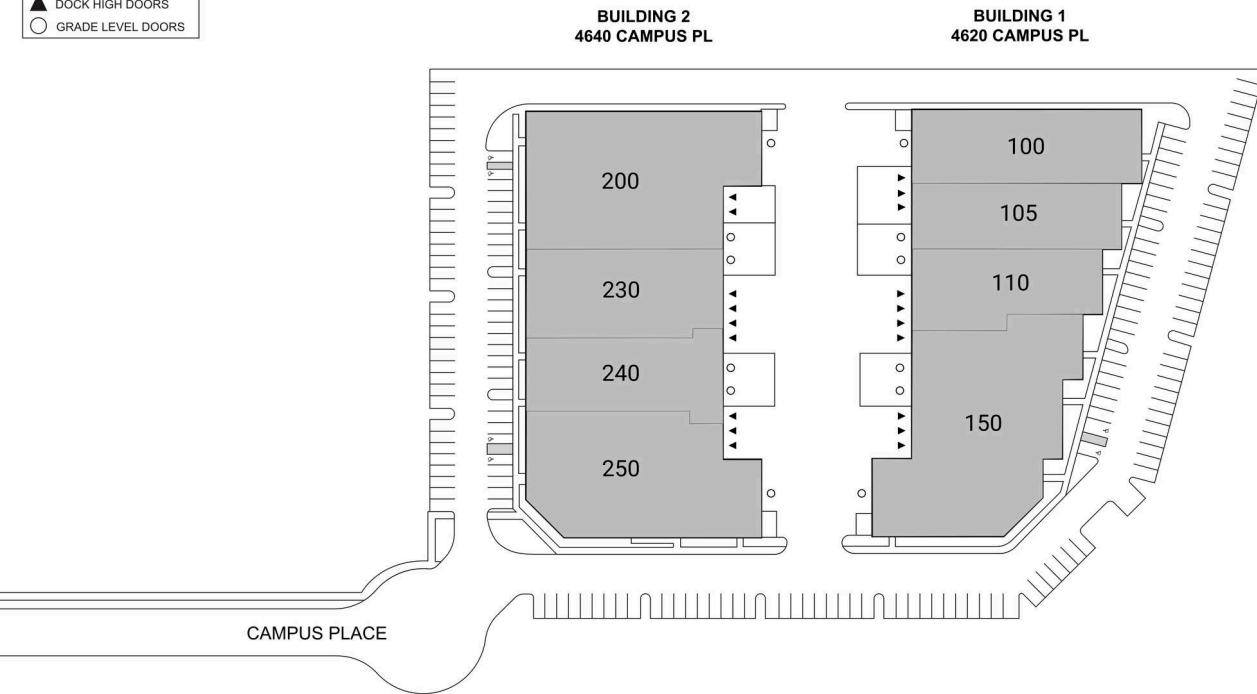

CAMPUS DISTRIBUTION

4640 Campus Place Mukilteo, WA 98275

LEGEND

- ▲ DOCK HIGH DOORS
- GRADE LEVEL DOORS

● AVAILABLE   ● OCCUPIED

CURRENT AVAILABILITIES

BUILDING	SUITE	TOTAL SF	OFFICE SF	OFFICE %	TYPE	CLEAR HT	GL	DL