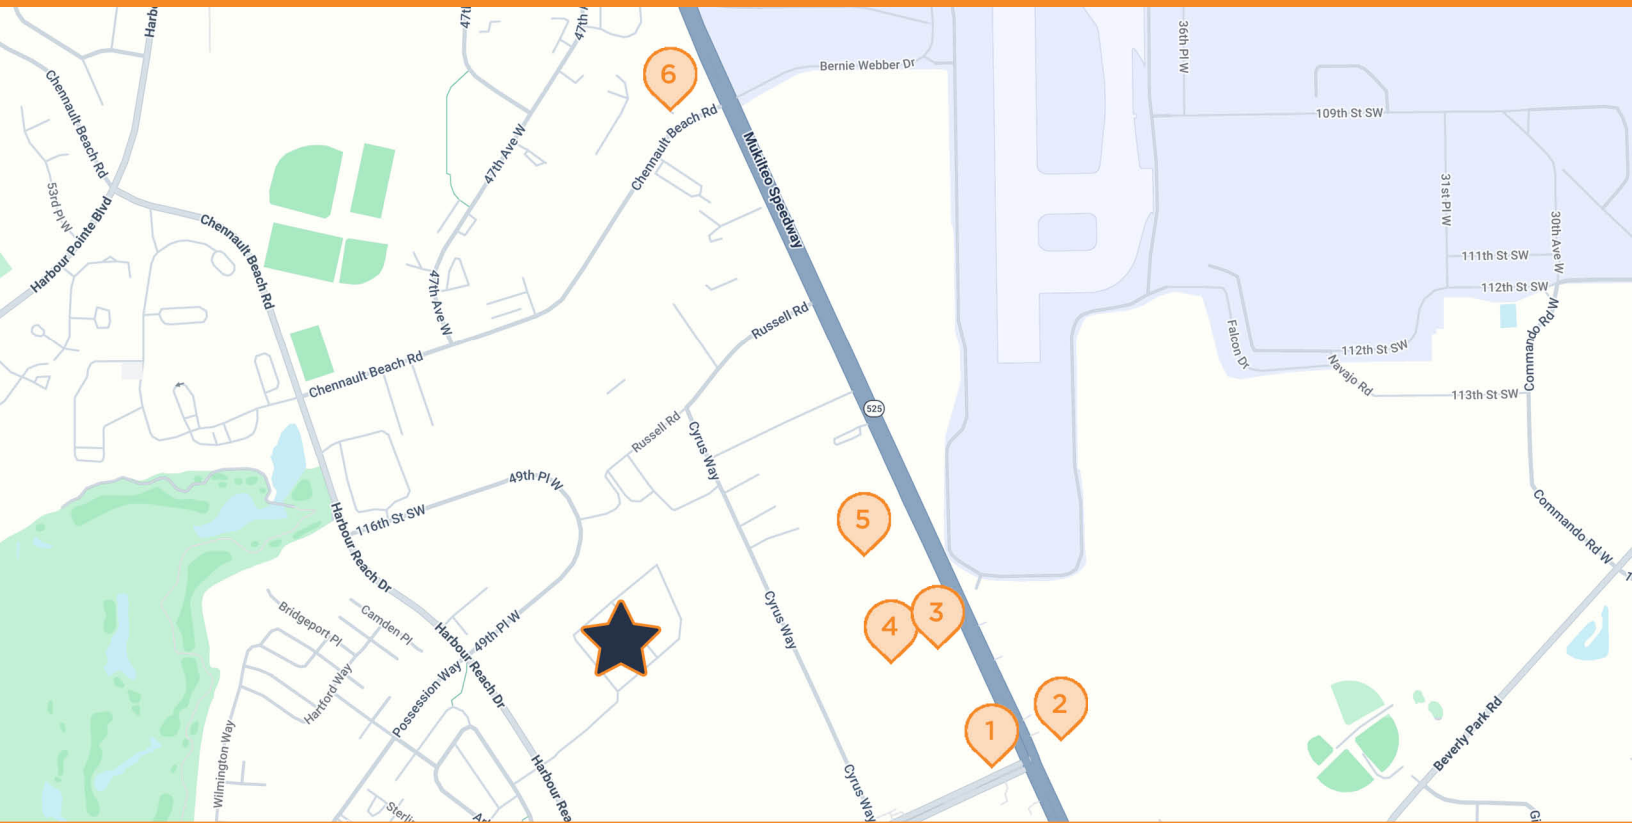

4640 Campus Place Mukilteo, WA 98275

CAMPUS DISTRIBUTION

4640 Campus Place, Mukilteo, WA 98275

- | | | | |
|----------|---|----------|--|
| 1 | FEDEX SHIP CENTER
11700 Mukilteo Speedway, Mukilteo, WA | 4 | SUBWAY
11700 Mukilteo Speedway, Mukilteo, WA |
| 2 | MCDONALDS
3717 Harbour Pointe Blvd SW, Mukilteo, WA | 5 | KEY BANK
11700 Mukilteo Speedway, Mukilteo, WA |
| 3 | ARCO
3825 Harbour Pointe Blvd SW, Mukilteo, WA | 6 | SHELL
10900 Mukilteo Speedway, Mukilteo, WA |