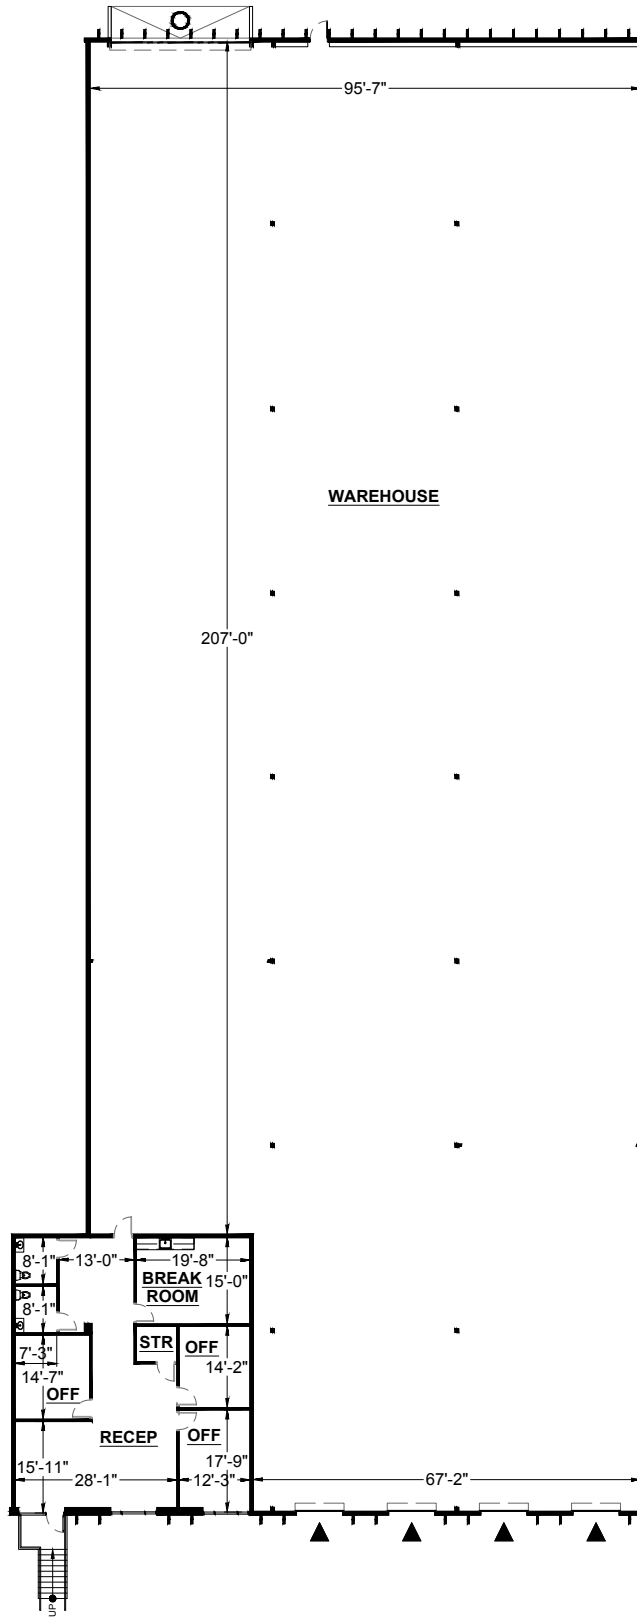

SUITE DATA:

TOTAL 25,560 SF

SITE KEY PLAN:

BUILDING KEY PLAN:

**McNeil Logistics**  
12317 Technology Blvd  
Austin, TX 78727

Bldg. 12317  
**STE 200**

04/02/26