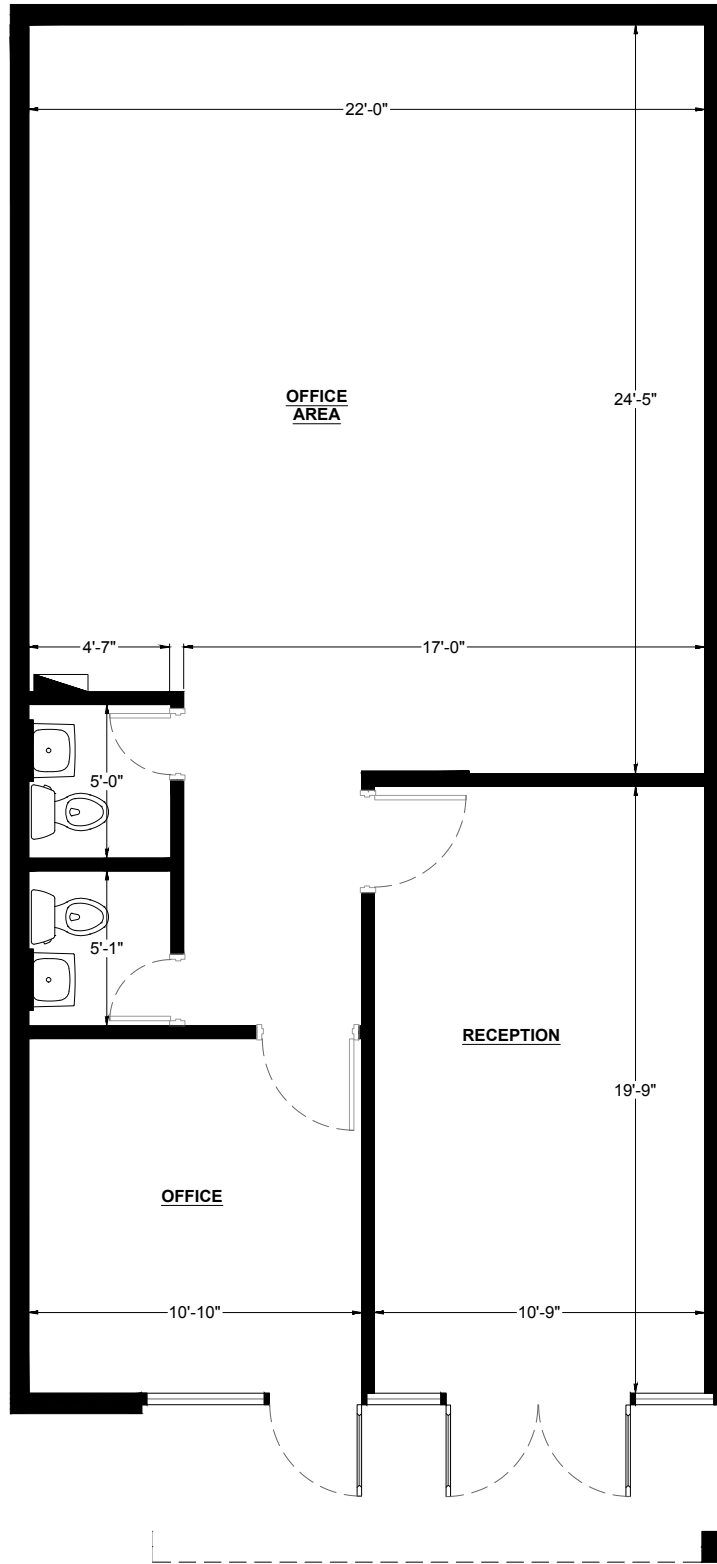

SUITE DATA:

TOTAL 943 SF

SITE KEY PLAN:

BUILDING KEY PLAN:

Grove22 Industrial

7271 Garden Grove Blvd.
Garden Grove, CA 92841

Bldg. 7271

STE 7271B