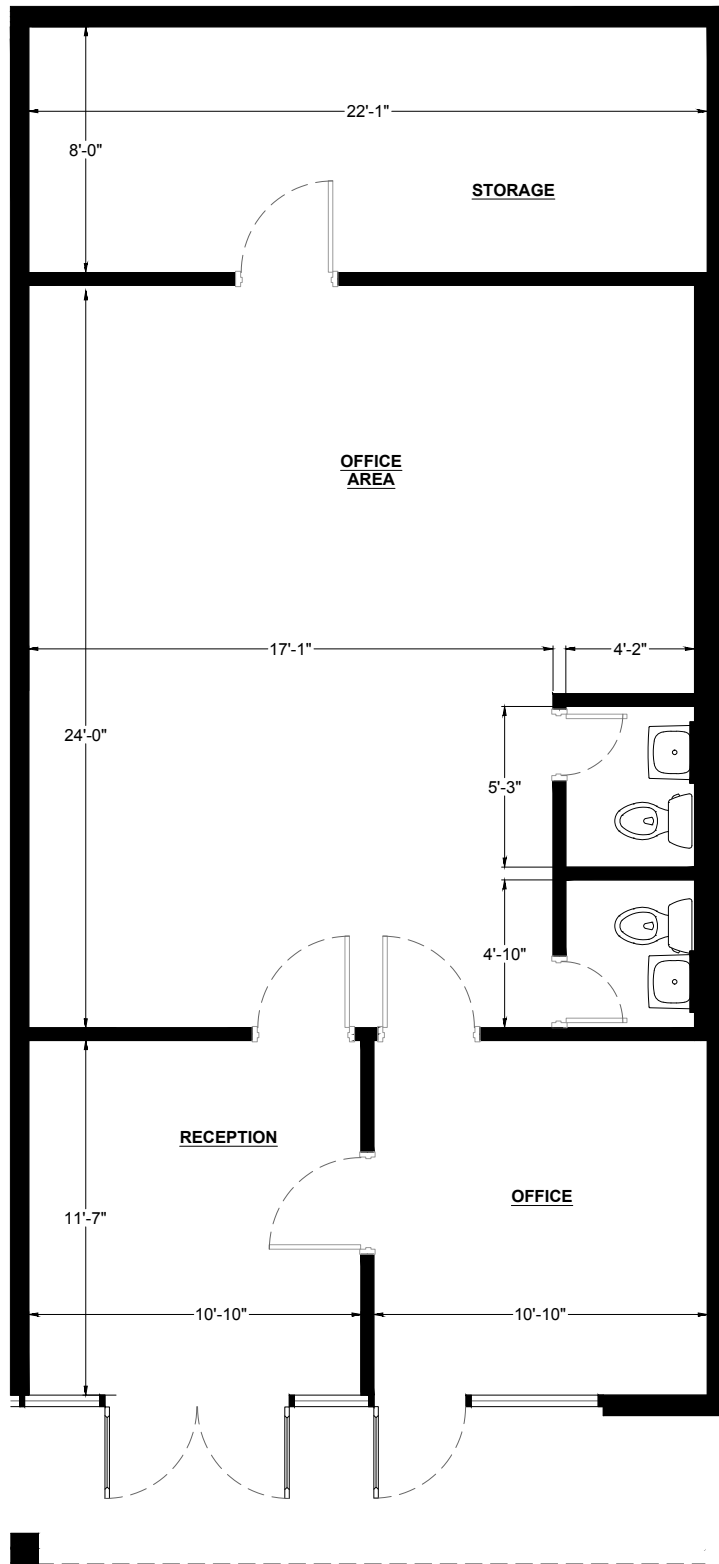

SUITE DATA:

TOTAL 1,156 SF

SITE KEY PLAN:

BUILDING KEY PLAN:

Grove22 Industrial

7271 Garden Grove Blvd.
Garden Grove, CA 92841

Bldg. 7271
STE 7271C

04/02/26