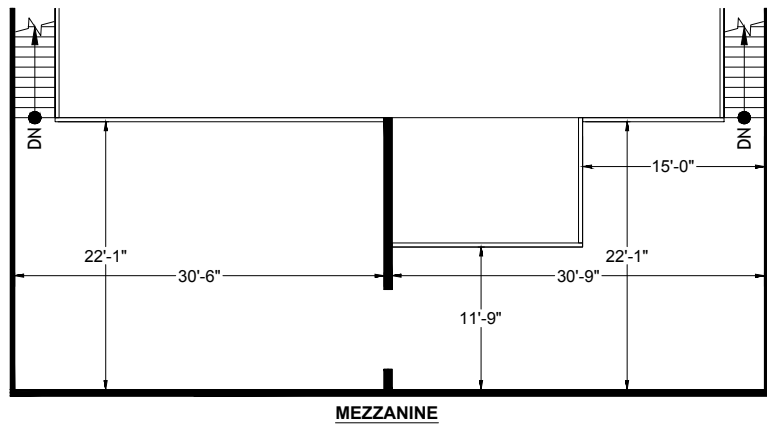

SUITE DATA:

TOTAL 5,024 SF

SITE KEY PLAN:

BUILDING KEY PLAN:

Fabrica Industrial Park

17517 Fabrica Way
Cerritos, CA 90703

Bldg. 17517
STE 517C

03/27/26