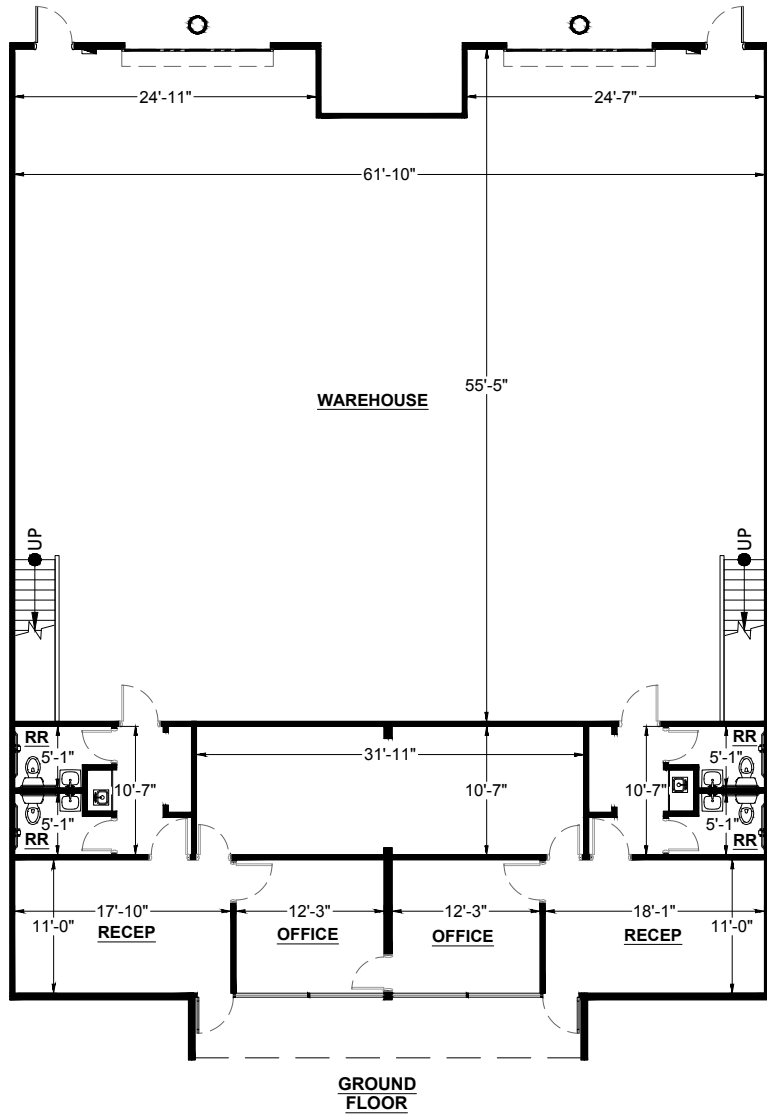

SUITE DATA:

TOTAL 5,024 SF

SITE KEY PLAN:

BUILDING KEY PLAN:

Fabrica Industrial Park

17517 Fabrica Way
Cerritos, CA 90703

Bldg. 17517
STE 517C

03/27/26