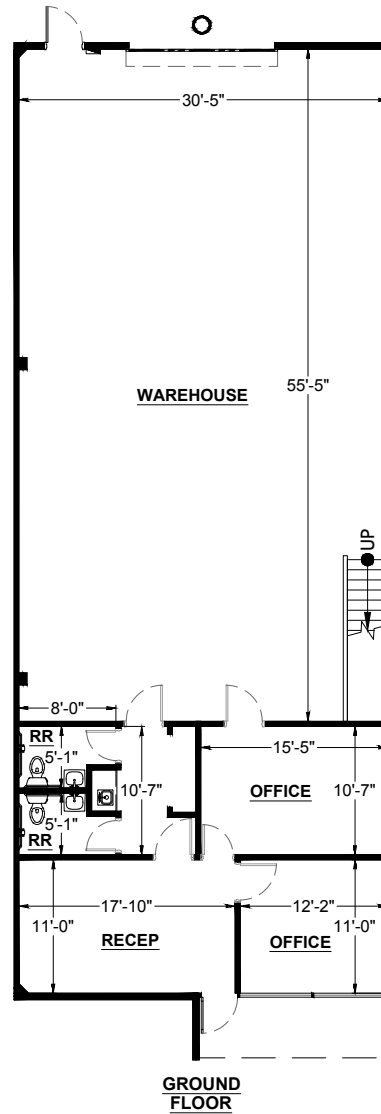

SUITE DATA:

TOTAL 2,500 SF

SITE KEY PLAN:

BUILDING KEY PLAN:

Fabrica Industrial Park

17517 Fabrica Way
Cerritos, CA 90703

Bldg. 17517
STE 517L

03/27/26