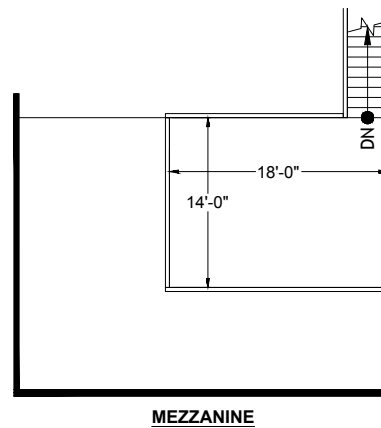

SUITE DATA:

TOTAL 2,500 SF

SITE KEY PLAN:

BUILDING KEY PLAN:

Fabrica Industrial Park

17517 Fabrica Way
Cerritos, CA 90703

Bldg. 17517
STE 517L

03/27/26