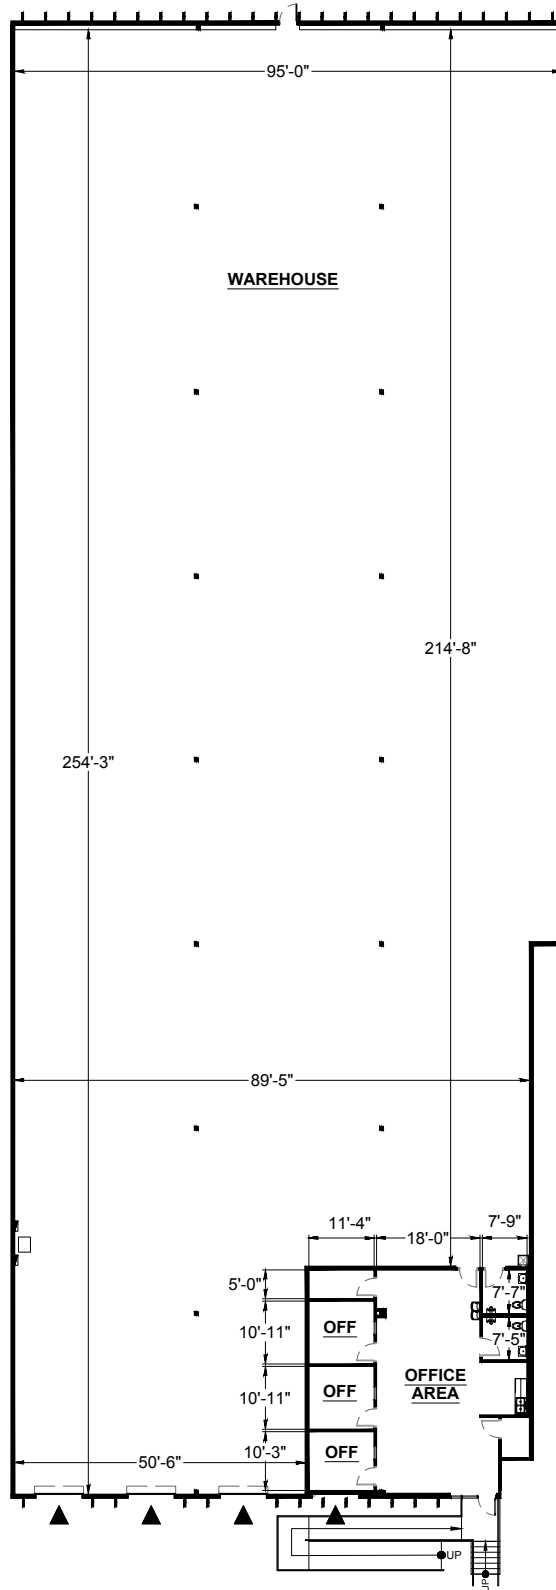

SUITE DATA:

TOTAL 24,207 SF

SITE KEY PLAN:

BUILDING KEY PLAN:

**McNeil Logistics**  
12317 Technology Blvd  
Austin, TX 78727

Bldg. 12317  
**STE 160**

04/02/26