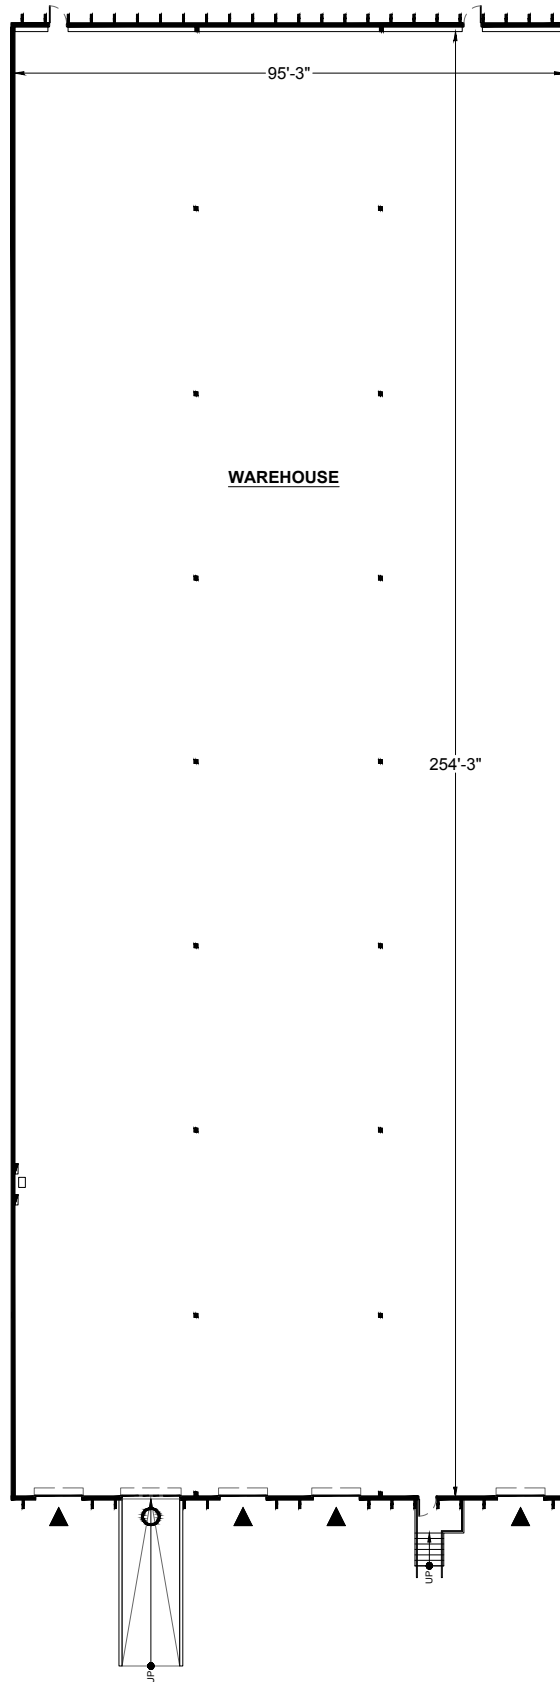

SUITE DATA:

TOTAL 24,519 SF

SITE KEY PLAN:

BUILDING KEY PLAN:

McNeil Logistics

12317 Technology Blvd
Austin, TX 78727

Bldg. 12317
STE 190

04/02/26