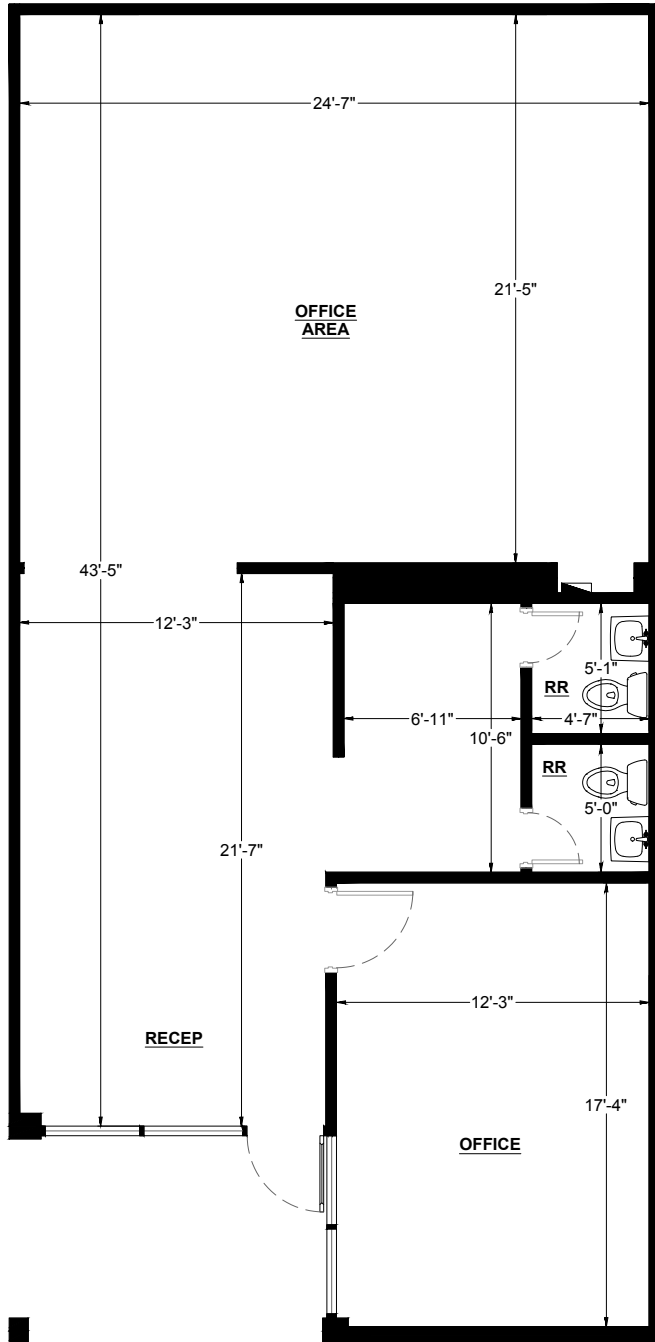

SUITE DATA:

TOTAL 1,300 SF

SITE KEY PLAN:

BUILDING KEY PLAN:

**Anaheim Landing**  
1440-1 S. State College Blvd.  
Anaheim, CA 92806

Bldg. 4  
**STE 4J**

04/09/26