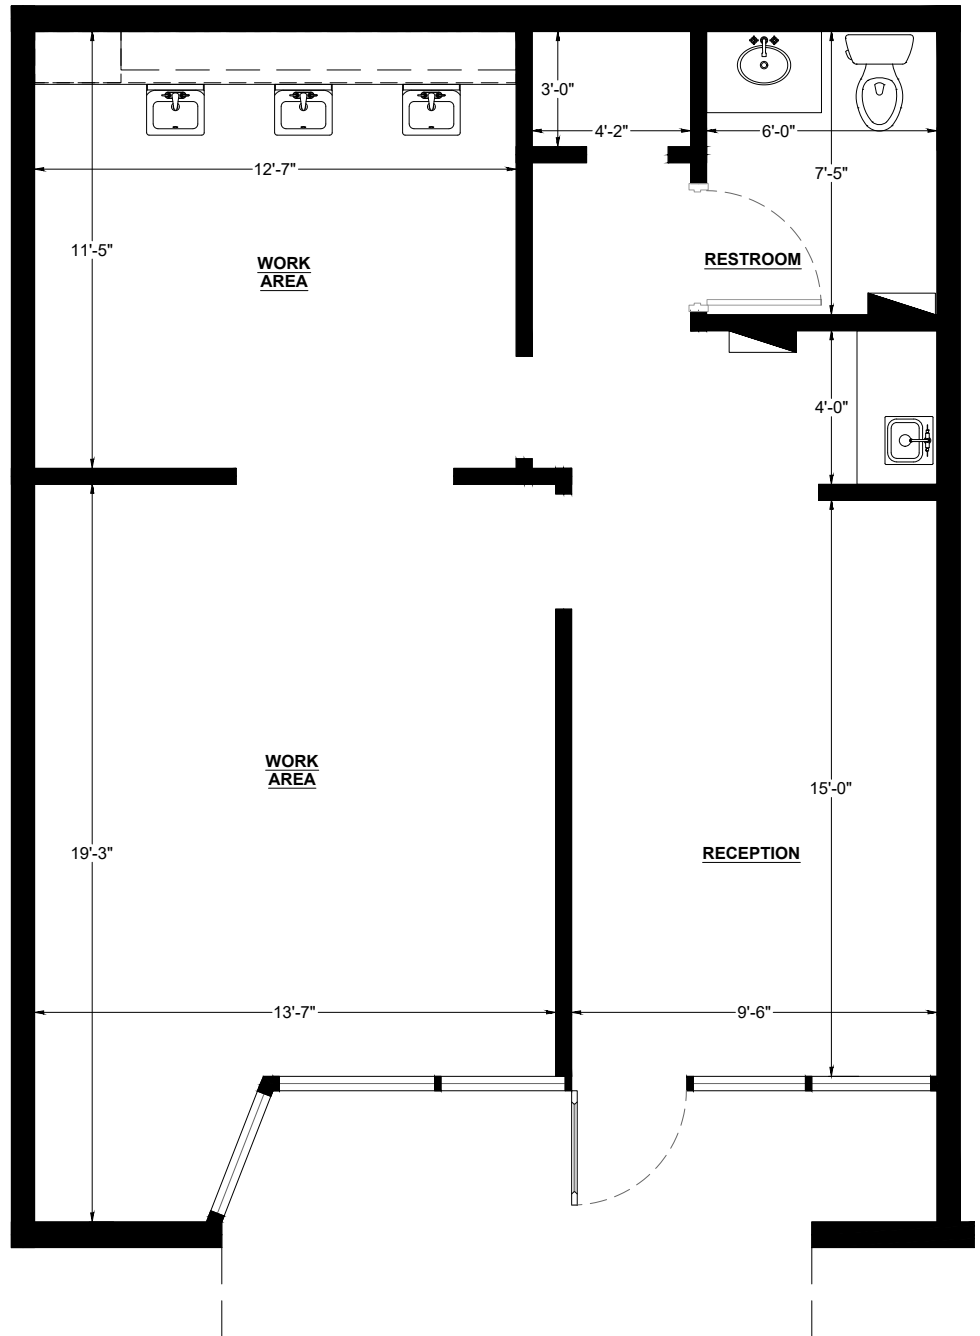

SUITE DATA:

TOTAL

768 SF

SITE KEY PLAN:

BUILDING KEY PLAN:

Renton Business Park

901 Rainier Ave
Renton, WA 98057

Bldg. A
STE A105