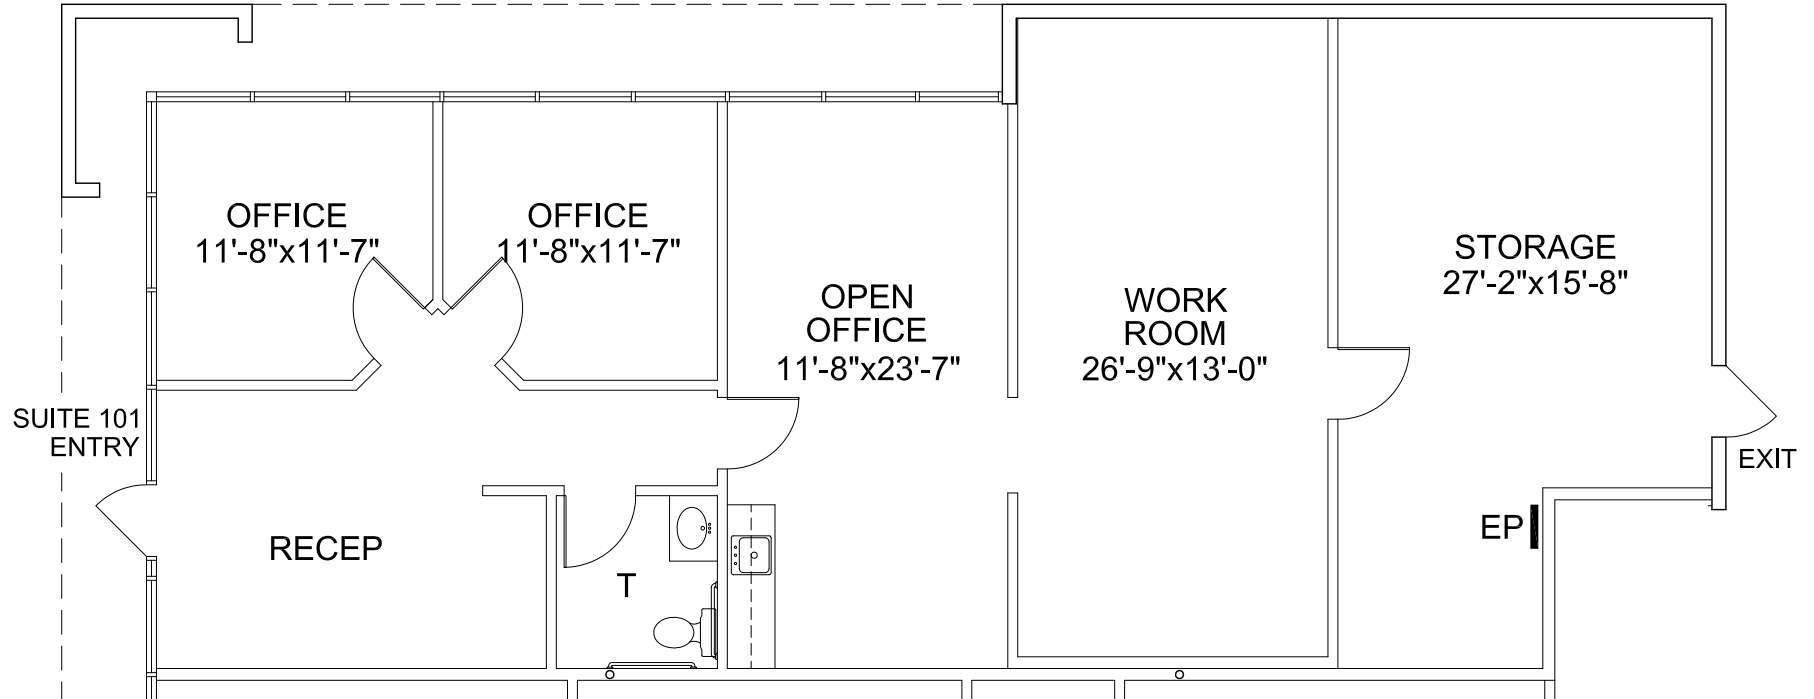

# SUITE 101

approximately  
1,623 RENTABLE SQ. FT.

Available Power: 200a @ 120/208v

## ELLIOT PARK 10

1819 W. DRAKE DRIVE  
TEMPE, ARIZONA

NORTH

UPDATED  
6/16/11

ALL DIMENSIONS ARE APPROXIMATE

**SITE PLAN**