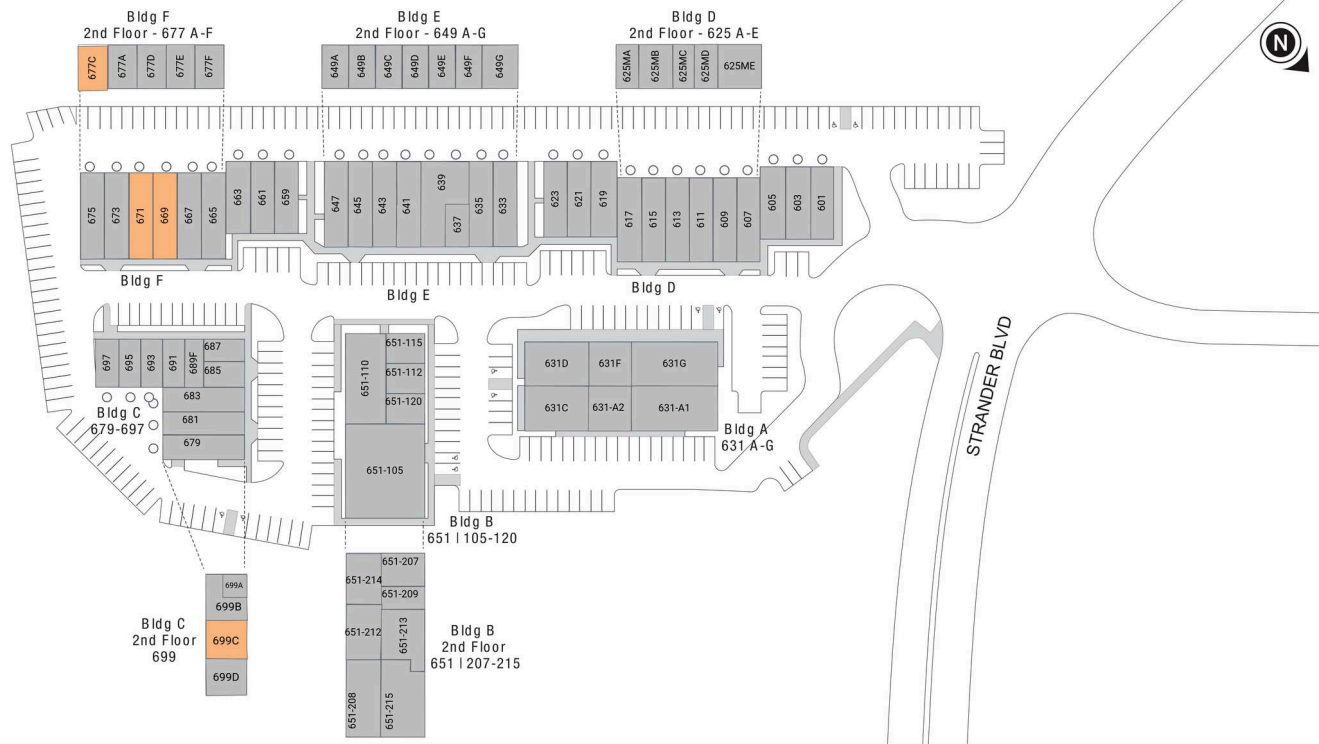

SEATTLE EXCHANGE @ SOUTHCENTER

601-699 Strander Blvd, 400-1164 Industry Dr Tukwila, WA 98188

Available SF
377-3,239 SF

Renovated
2016

Clear Height
16'-20'

Location
TUKWILA, WA

- Centrally Located
- Flexible Configurations
- Professional Image
- Modern Paint Scheme
- New Signage Throughout
- Updated Landscaping
- On-Site Management & Leasing

SEATTLE EXCHANGE @ SOUTHCENTER

601-699 Strander Blvd, 400-1164 Industry Dr Tukwila, WA 98188

LEGEND

- ▲ DOCK HIGH DOORS
- GRADE LEVEL DOORS

● AVAILABLE ● OCCUPIED

CURRENT AVAILABILITIES

BUILDING	SUITE	TOTAL SF	OFFICE SF	OFFICE %	TYPE	CLEAR HT	GL	DL
F	669	1,417	0	0%	IND	0	1	0
F	671	1,410	0	0%	IND	12	1	0
F	677C	935	935	100%	OFF	0	0	0

SEATTLE EXCHANGE @ SOUTHCENTER

601-699 Strander Blvd, 400-1164 Industry Dr Tukwila, WA 98188

● AVAILABLE ● OCCUPIED

CURRENT AVAILABILITIES

BUILDING	SUITE	TOTAL SF	OFFICE SF	OFFICE %	TYPE	CLEAR HT	GL	DL
18	816	1,448	690	48%	IND	0	1	0
20	832	1,877	1,387	74%	IND	0	1	0
21	839	1,809	0	0%	IND	0	0	0
21	847	1,407	0	0%	IND	0	1	0
25	881	1,802	488	27%	IND	0	1	0
27	907M	1,757	1,757	100%	OFF	0	0	0
27	909-911M	2,854	2,854	100%	OFF	0	0	0
22	910	2,700	1,122	42%	IND	0	1	0
27	921M	1,762	1,762	100%	OFF	0	0	0
26	952	2,119	539	25%	IND	0	1	0
28	974	1,434	0	0%	IND	0	1	0
28	978-210	1,069	1,069	100%	OFF	7	0	0
28	994	3,239	0	0%	IND	0	1	0

SEATTLE EXCHANGE @ SOUTHCENTER

601-699 Strander Blvd, 400-1164 Industry Dr Tukwila, WA 98188

LEGEND

- ▲ DOCK HIGH DOORS
- GRADE LEVEL DOORS

● AVAILABLE ● OCCUPIED

CURRENT AVAILABILITIES

BUILDING	SUITE	TOTAL SF	OFFICE SF	OFFICE %	TYPE	CLEAR HT	GL	DL
34	1042	2,407	0	0%	IND	0	1	0
34	1052	2,325	0	0%	IND	0	1	0
40	1138	1,797	896	50%	IND	0	1	0
42	1162	3,003	1,323	44%	IND	12	1	0