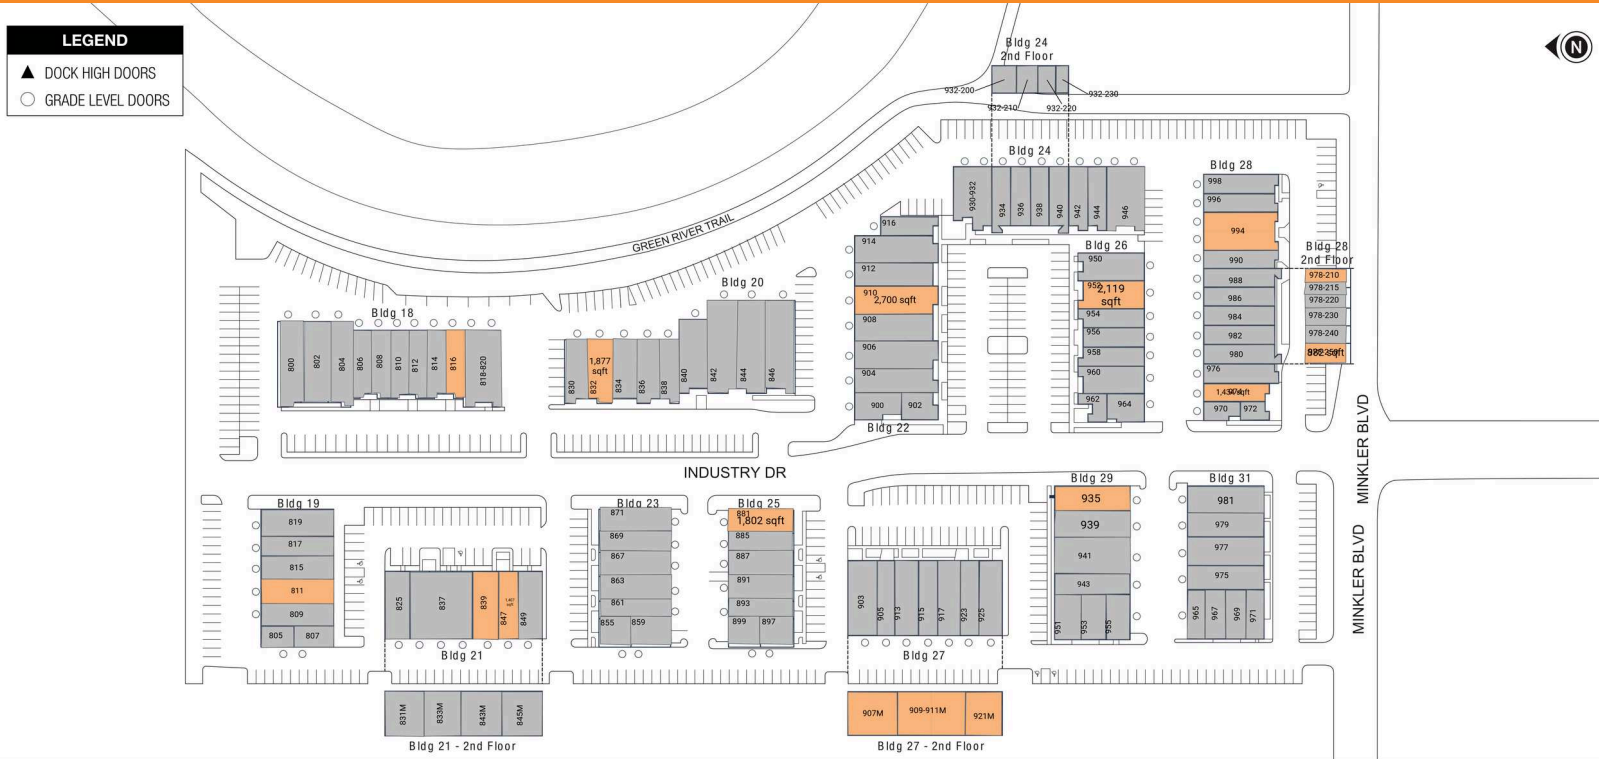

SEATTLE EXCHANGE @ SOUTHCENTER

601-699 Strander Blvd, 400-1164 Industry Dr Tukwila, WA 98188

LEGEND

- ▲ DOCK HIGH DOORS
- GRADE LEVEL DOORS

● AVAILABLE ● OCCUPIED

CURRENT AVAILABILITIES

BUILDING	SUITE	TOTAL SF	OFFICE SF	OFFICE %	TYPE	CLEAR HT	GL	DL
F	669	1,417	0	0%	IND	0	1	0
F	671	1,410	0	0%	IND	12	1	0
F	677C	935	935	100%	OFF	0	0	0

SEATTLE EXCHANGE @ SOUTHCENTER

601-699 Strander Blvd, 400-1164 Industry Dr Tukwila, WA 98188

● AVAILABLE ● OCCUPIED

CURRENT AVAILABILITIES

BUILDING	SUITE	TOTAL SF	OFFICE SF	OFFICE %	TYPE	CLEAR HT	GL	DL
18	816	1,448	690	48%	IND	0	1	0
20	832	1,877	1,387	74%	IND	0	1	0
21	839	1,809	0	0%	IND	0	0	0
21	847	1,407	0	0%	IND	0	1	0
25	881	1,802	488	27%	IND	0	1	0
27	907M	1,757	1,757	100%	OFF	0	0	0
27	909-911M	2,854	2,854	100%	OFF	0	0	0
22	910	2,700	1,122	42%	IND	0	1	0
27	921M	1,762	1,762	100%	OFF	0	0	0
26	952	2,119	539	25%	IND	0	1	0
28	974	1,434	0	0%	IND	0	1	0
28	978-210	1,069	1,069	100%	OFF	7	0	0
28	994	3,239	0	0%	IND	0	1	0

SEATTLE EXCHANGE @ SOUTHCENTER

601-699 Strander Blvd, 400-1164 Industry Dr Tukwila, WA 98188

LEGEND

- ▲ DOCK HIGH DOORS
- GRADE LEVEL DOORS

● AVAILABLE ● OCCUPIED

CURRENT AVAILABILITIES

BUILDING	SUITE	TOTAL SF	OFFICE SF	OFFICE %	TYPE	CLEAR HT	GL	DL
34	1042	2,407	0	0%	IND	0	1	0
34	1052	2,325	0	0%	IND	0	1	0
40	1138	1,797	896	50%	IND	0	1	0
42	1162	3,003	1,323	44%	IND	12	1	0