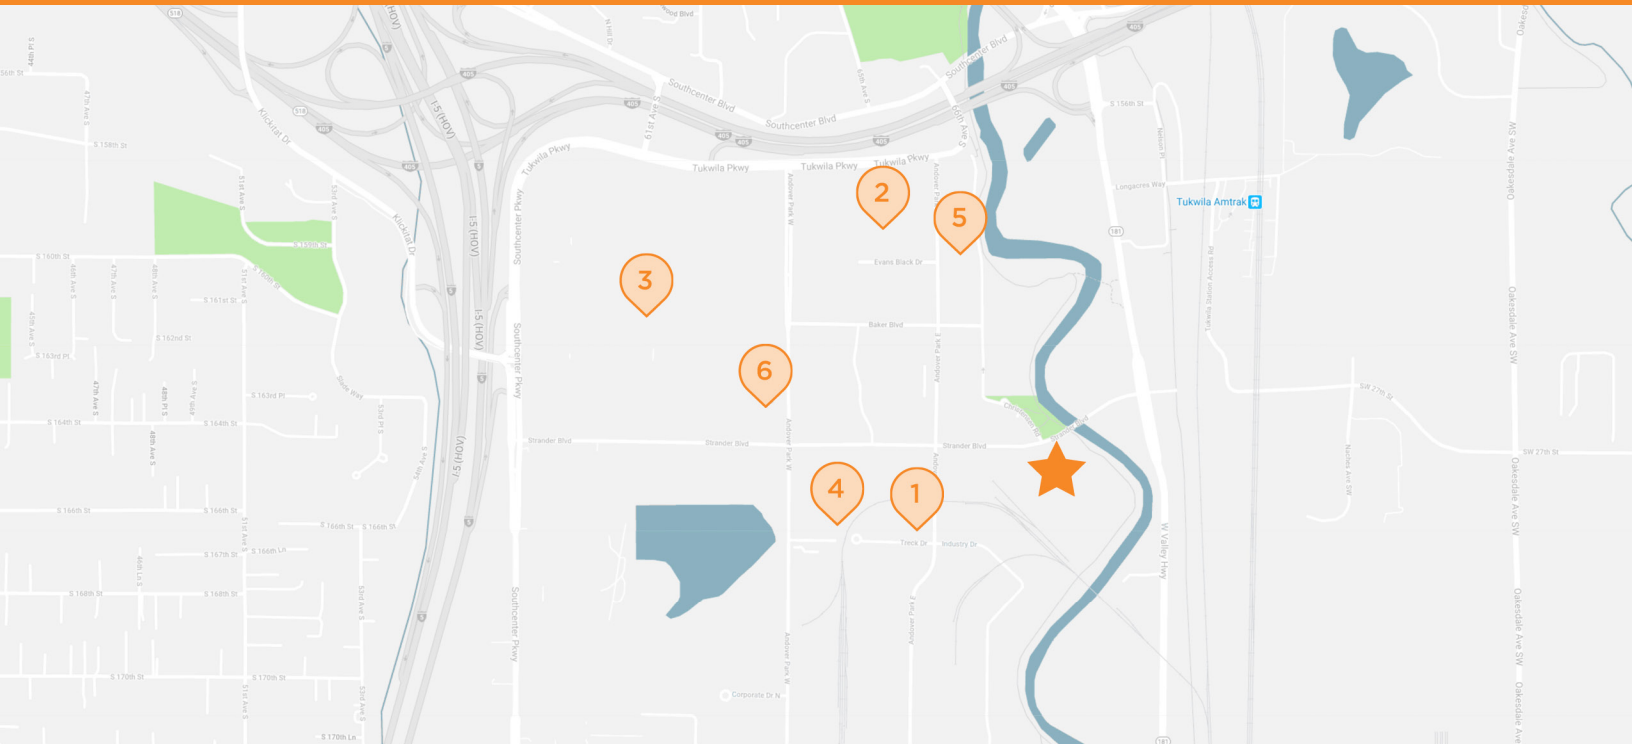

SEATTLE EXCHANGE @ SOUTHCENTER

601-699 Strander Blvd, 400-1164 Industry Dr Tukwila, WA 98188

SEATTLE EXCHANGE @SOUTHCENER

601-699 Strander Blvd. & 800-1164 Industry Dr., Tukwila, WA 98188

1

WELLS FARGO BANK

343 Andover E
Tukwila, WA

2

LOWES HOME IMPROVEMENT

101 Andover Park E
Tukwila, WA

3

WESTFIELD SOUTHCENTER

2800 Southcenter Mall
Seattle, WA

4

OFFICE DEPOT

300 Andover Park W
Tukwila, WA

5

FEDEX SHIPPING

116 Andover Park E
Tukwila, WA

6

US POST OFFICE

225 Andover Park E W
Tukwila, WA