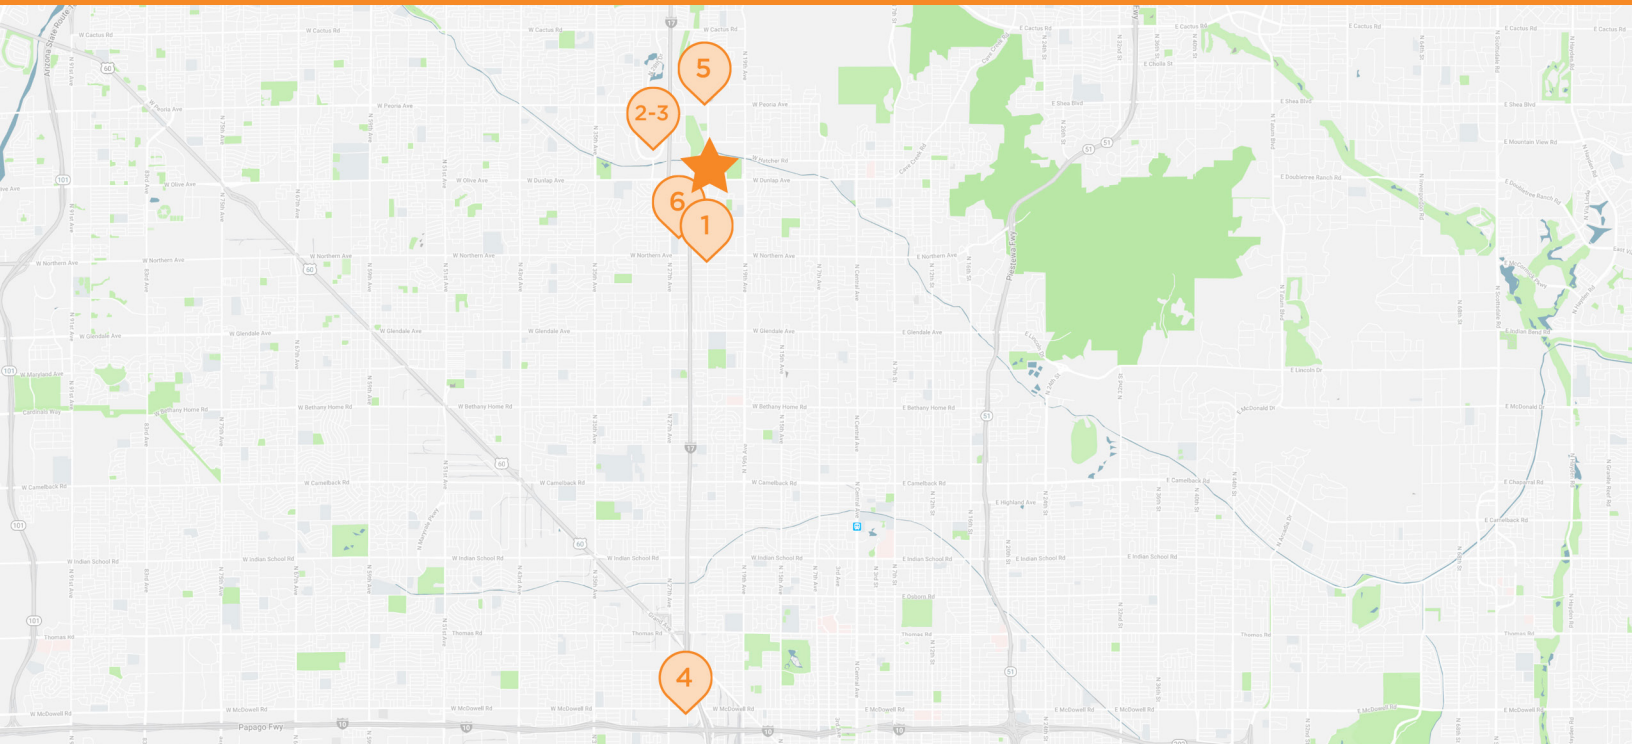

CENTRAL VALLEY INDUSTRIAL PARK

2310-2440 West Mission Lane, 9014-9034 North 23rd Ave. & 9013-9033 North 24th Ave Phoenix, AZ 85021

NORTHWEST BUSINESS CENTER

2310-2440 W. Mission Ln., 9014-9034 N. 23rd Ave. & 9013-9033 N. 24th Ave., Phoenix, AZ

1

WELLS FARGO

2302 W. Northern Ave.
Phoenix, AZ

2

SEARS

9617 N. Metro Pkwy. W
Phoenix, AZ

3

METROCENTER MALL

9617 N. Metro Pkwy. W
Phoenix, AZ

4

CACTUS RECYCLING

2522 W. McDowell Rd.
Phoenix, AZ

5

FEDEX SHIPPING

2320 W. Peoria
Phoenix, AZ

6

US POST OFFICE

8155 N Black Canyon Hwy.
Phoenix, AZ