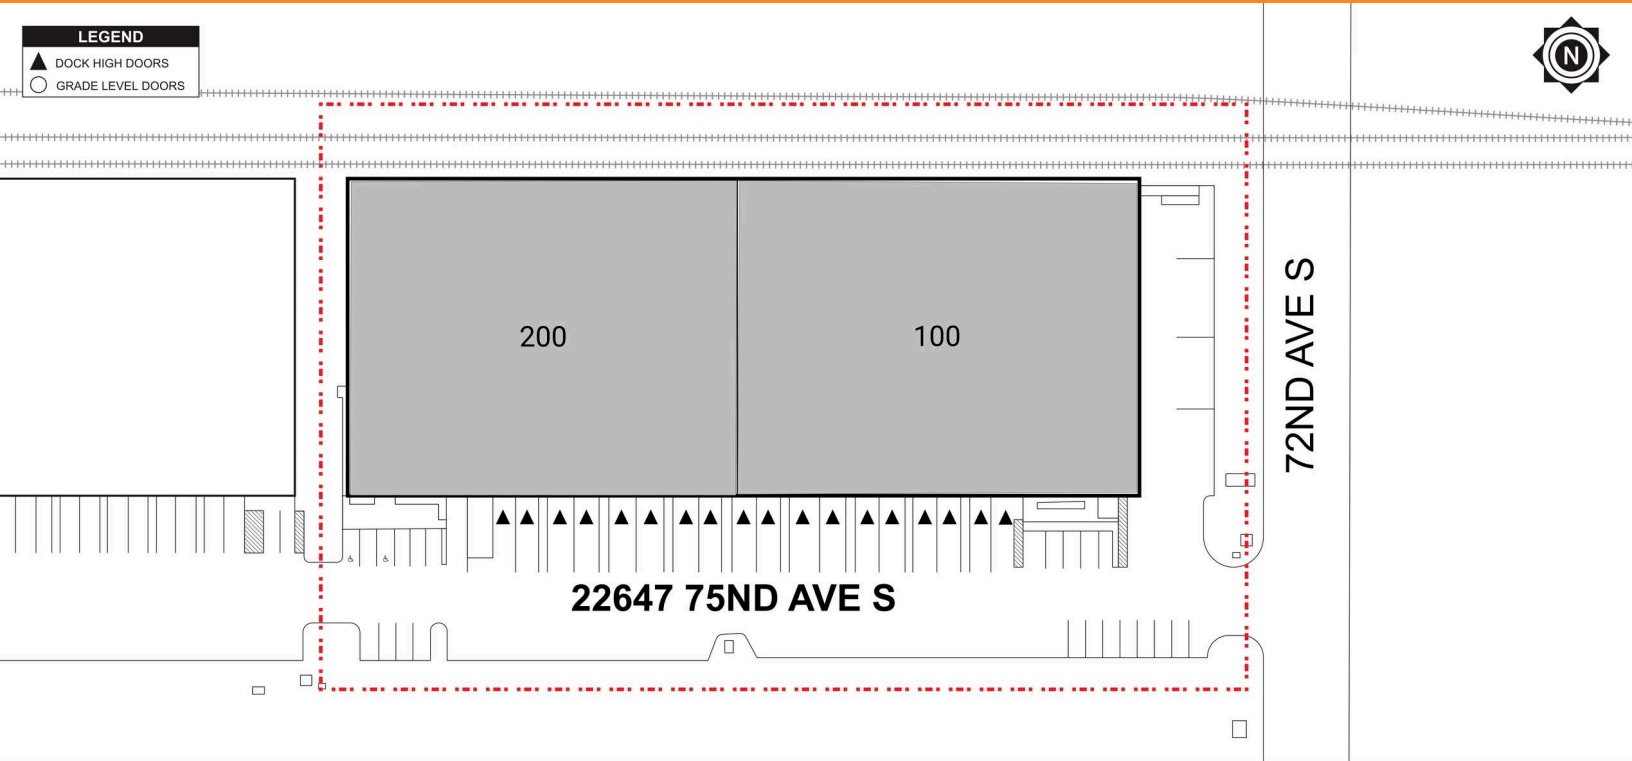

ORILLIA DISTRIBUTION CENTER II

72nd Ave South Kent, WA 98032

Available SF
NO AVAILABILITIES

Renovated
1979

Clear Height
24'

Location
KENT, WA

FOR MORE INFORMATION

P.
E.

ORILLIA DISTRIBUTION CENTER II

72nd Ave South Kent, WA 98032

LEGEND

- ▲ DOCK HIGH DOORS
- GRADE LEVEL DOORS

● AVAILABLE ● OCCUPIED

CURRENT AVAILABILITIES

BUILDING	SUITE	TOTAL SF	OFFICE SF	OFFICE %	TYPE	CLEAR HT	GL	DL
----------	-------	----------	-----------	----------	------	----------	----	----