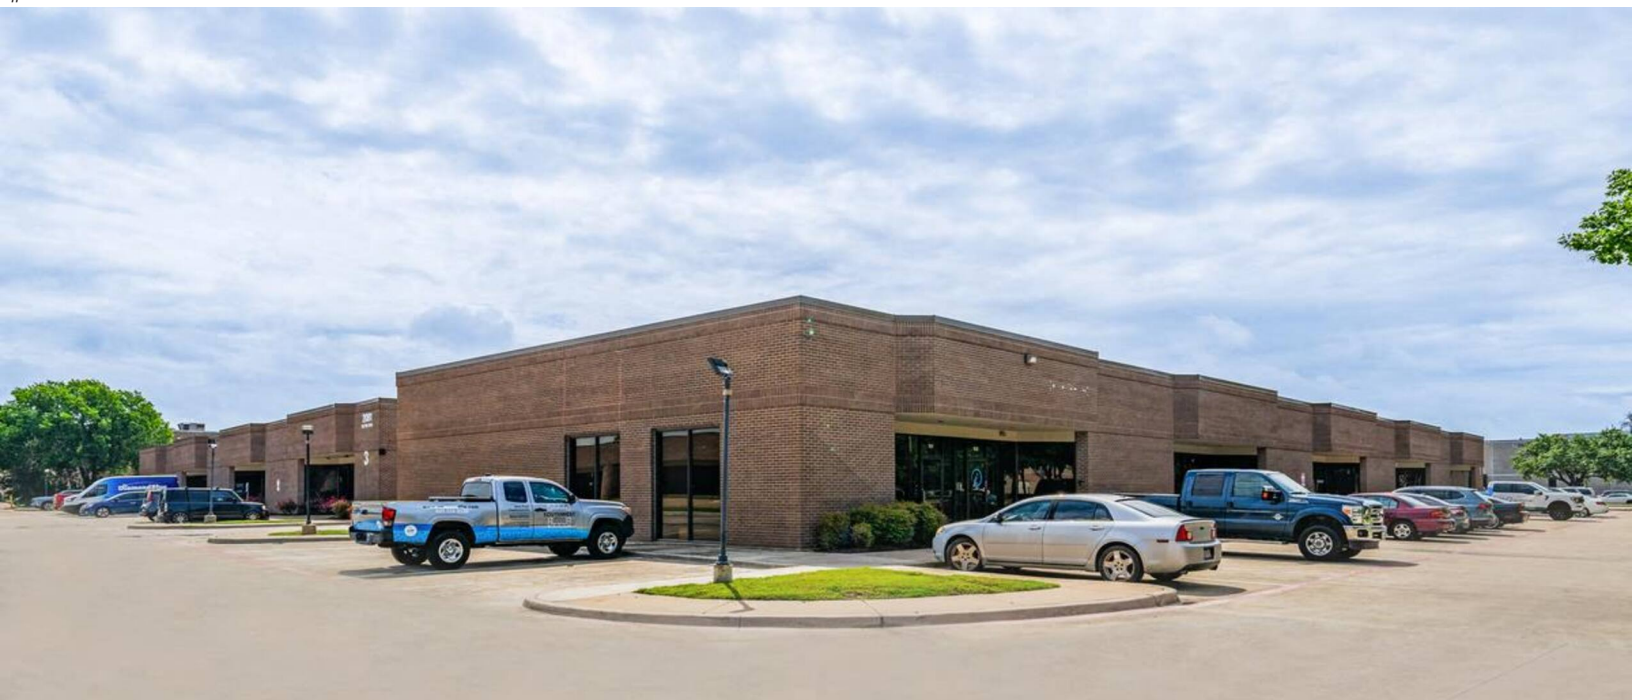

BKM @ VALWOOD

1313 Valwood Pkwy Carrollton, TX 75006

<#

Available SF
1,608-13,850 SF

Renovated
2022

Clear Height
16'-20'

Location
CARROLLTON, TX

FOR MORE INFORMATION

BKM @ VALWOOD

1313 Valwood Pkwy Carrollton, TX 75006

LEGEND

- ▲ DOCK HIGH DOORS
- GRADE LEVEL DOORS

● AVAILABLE ● OCCUPIED

CURRENT AVAILABILITIES

BUILDING	SUITE	TOTAL SF	OFFICE SF	OFFICE %	TYPE	CLEAR HT	GL	DL
N/a	460	2,330	N/A	N/A	N/A	N/A	N/A	N/A
N/a	600	8,854	N/A	N/A	N/A	N/A	N/A	N/A

BKM @ VALWOOD

1313 Valwood Pkwy Carrollton, TX 75006

LEGEND

- ▲ DOCK HIGH DOORS
- GRADE LEVEL DOORS

● AVAILABLE ● OCCUPIED

CURRENT AVAILABILITIES

BUILDING	SUITE	TOTAL SF	OFFICE SF	OFFICE %	TYPE	CLEAR HT	GL	DL
----------	-------	----------	-----------	----------	------	----------	----	----