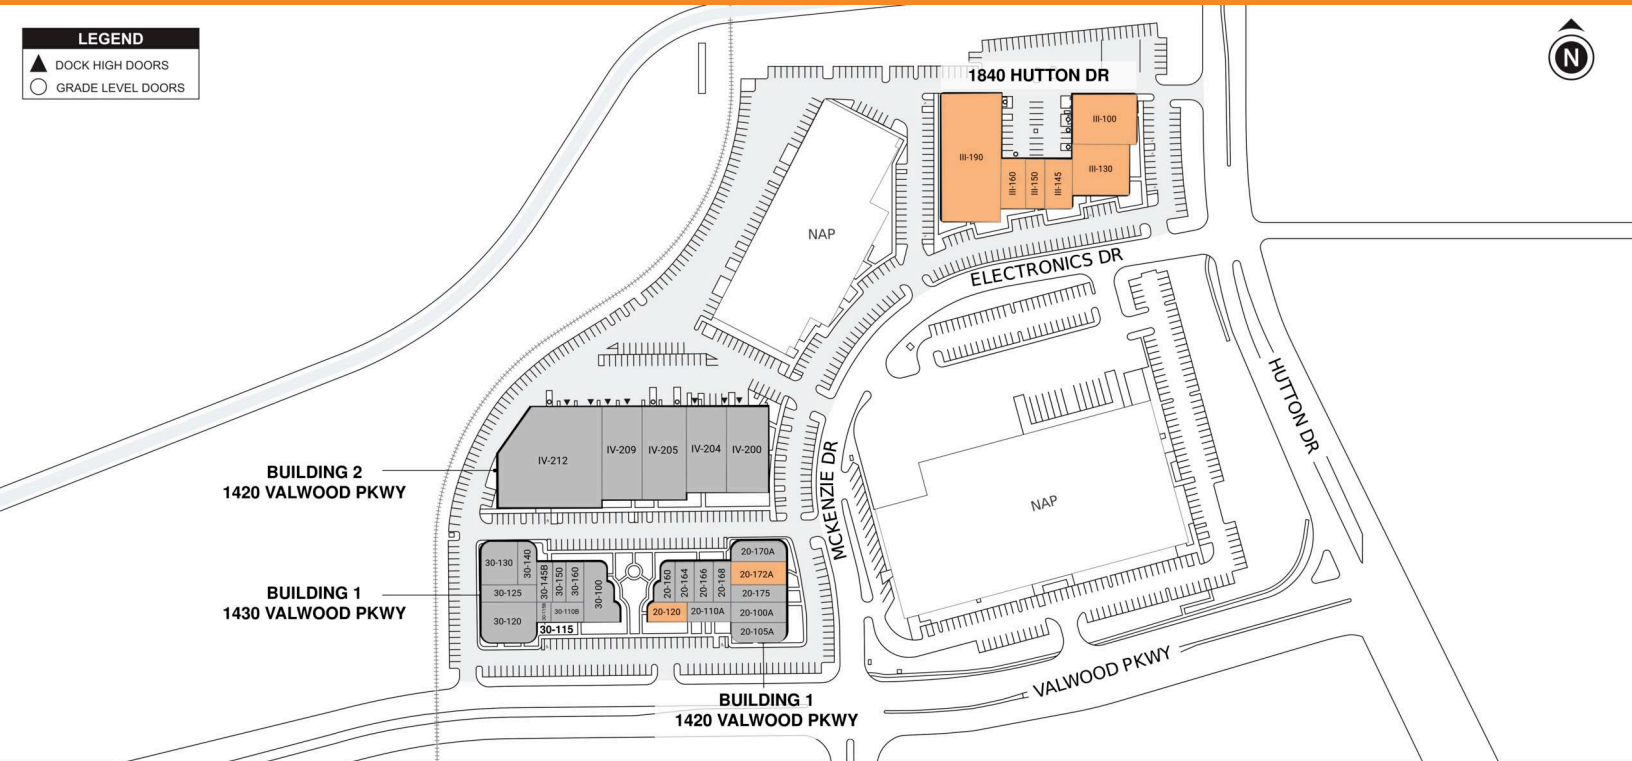

LEGEND

- ▲ DOCK HIGH DOORS
- GRADE LEVEL DOORS

● AVAILABLE ● OCCUPIED

CURRENT AVAILABILITIES

BUILDING	SUITE	TOTAL SF	OFFICE SF	OFFICE %	TYPE	CLEAR HT	GL	DL
N/a	III-100	N/A	N/A	N/A	N/A	N/A	N/A	N/A
N/a	III-130	N/A	N/A	N/A	N/A	N/A	N/A	N/A
N/a	III-145	N/A	N/A	N/A	N/A	N/A	N/A	N/A
N/a	III-150	N/A	N/A	N/A	N/A	N/A	N/A	N/A
N/a	III-160	N/A	N/A	N/A	N/A	N/A	N/A	N/A
N/a	III-190	N/A	N/A	N/A	N/A	N/A	N/A	N/A
N/a	20-120	1,608	N/A	N/A	N/A	N/A	N/A	N/A
N/a	20-172A	2,242	N/A	N/A	N/A	N/A	N/A	N/A