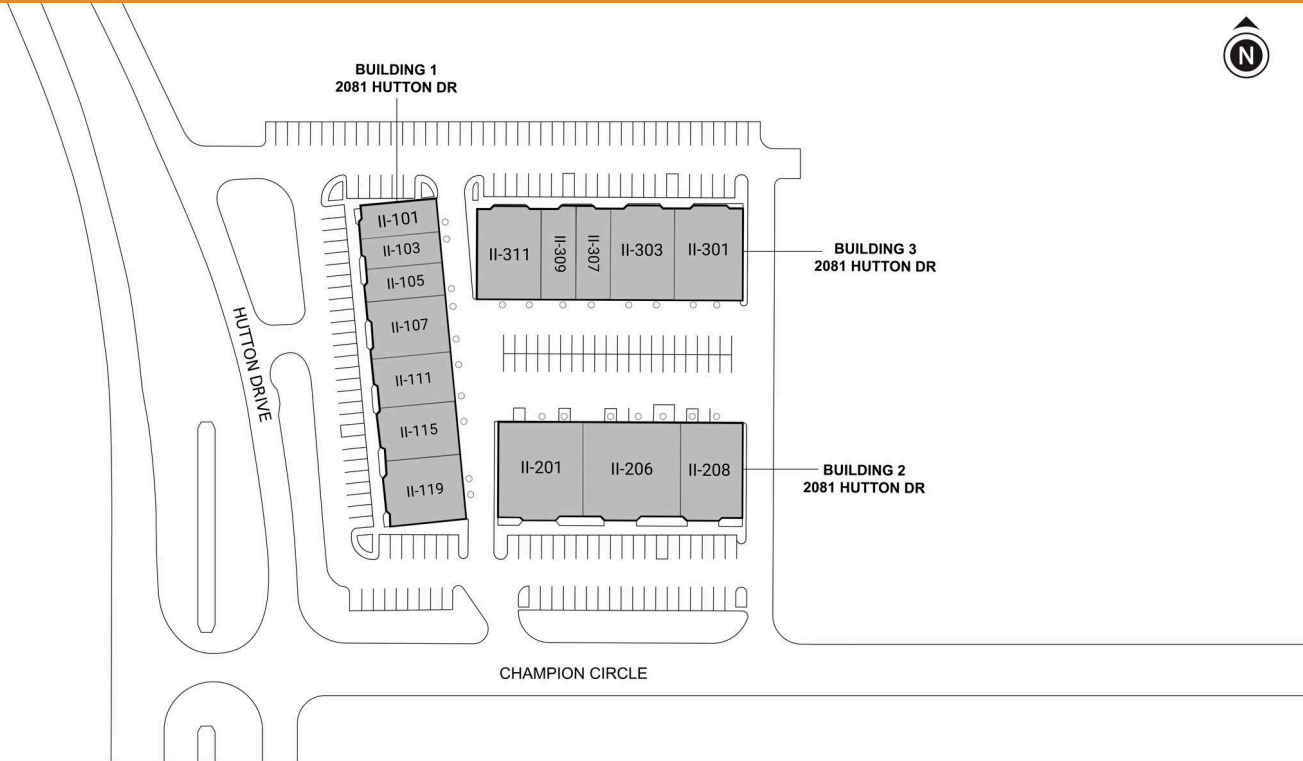

BKM @ VALWOOD

1313 Valwood Pkwy Carrollton, TX 75006

LEGEND

- ▲ DOCK HIGH DOORS
- GRADE LEVEL DOORS

● AVAILABLE ● OCCUPIED

CURRENT AVAILABILITIES

BUILDING	SUITE	TOTAL SF	OFFICE SF	OFFICE %	TYPE	CLEAR HT	GL	DL