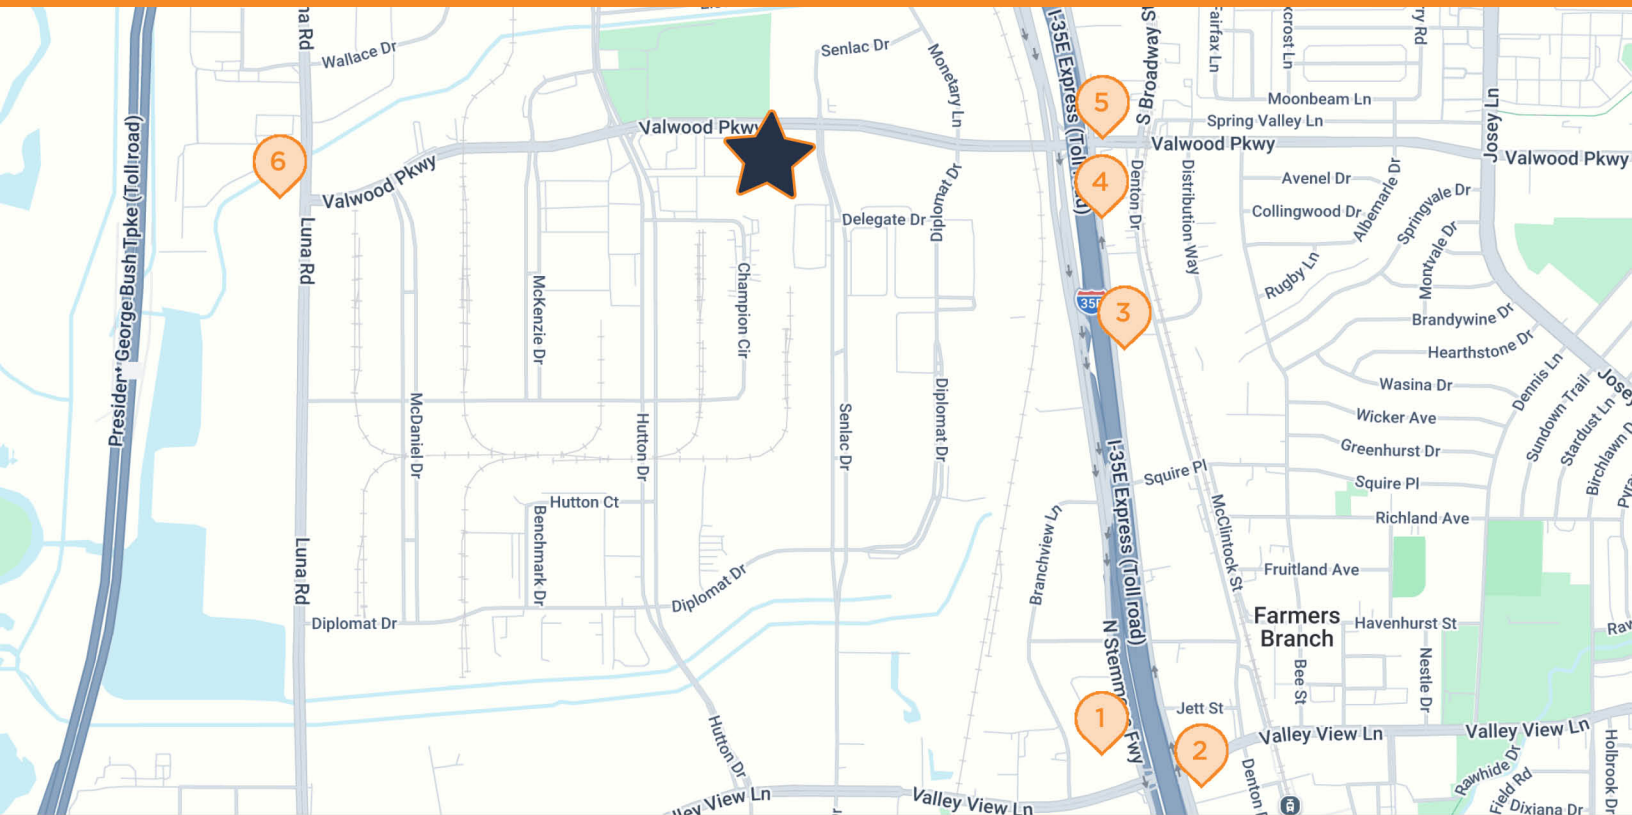

BKM @ VALWOOD

1313 Valwood Pkwy Carrollton, TX 75006

BKM @ VALWOOD

1313 Valwood Pkwy Carrollton, TX 75006

BKM @ VALWOOD

1313 Valwood Pkwy, Carrollton, TX 75006

- | | | | |
|----------|---|----------|--|
| 1 | AYRA INN & SUITES
13313 N Stemmons Fwy, Farmers Branch, TX | 4 | JACK IN THE BOX
14050 N Stemmons Fwy, Farmers Branch, TX |
| 2 | STARBUCKS
2425 Valley View Ln, Farmers Branch, TX | 5 | MCDONALDS
1753 S Interstate 35E, Carrollton, TX |
| 3 | FEDEX OFFICE PRINT & SHIP CENTER
13940 N Stemmons Fwy A, Dallas, TX | 6 | QUICK FUEL
1705 Briercroft Ct, Carrollton, TX |