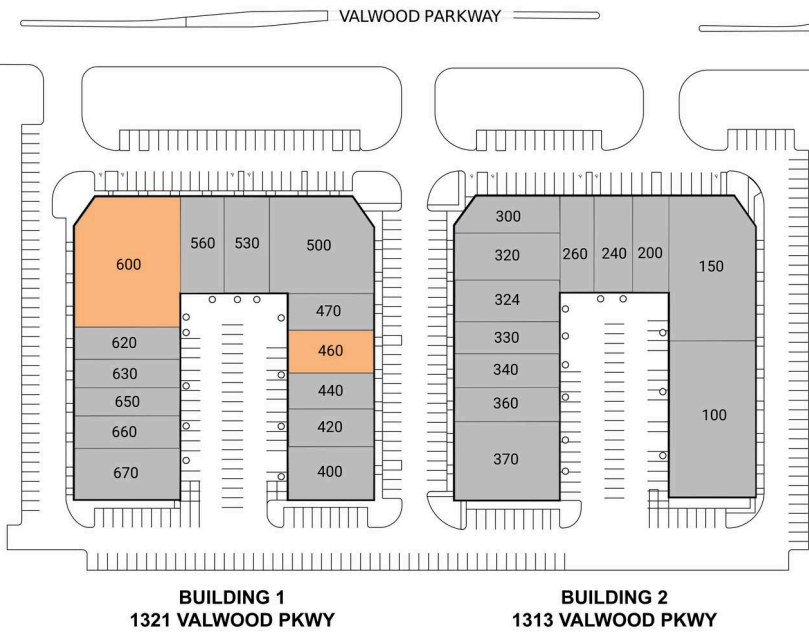

BKM @ VALWOOD

1313 Valwood Pkwy Carrollton, TX 75006

<#

Available SF
1,608-13,850 SF

Renovated
2022

Clear Height
16'-20'

Location
CARROLLTON, TX

FOR MORE INFORMATION

BKM @ VALWOOD

1313 Valwood Pkwy Carrollton, TX 75006

LEGEND

- ▲ DOCK HIGH DOORS
- GRADE LEVEL DOORS

● AVAILABLE ● OCCUPIED

CURRENT AVAILABILITIES

BUILDING	SUITE	TOTAL SF	OFFICE SF	OFFICE %	TYPE	CLEAR HT	GL	DL
N/a	460	2,330	N/A	N/A	N/A	N/A	N/A	N/A
N/a	600	8,854	N/A	N/A	N/A	N/A	N/A	N/A