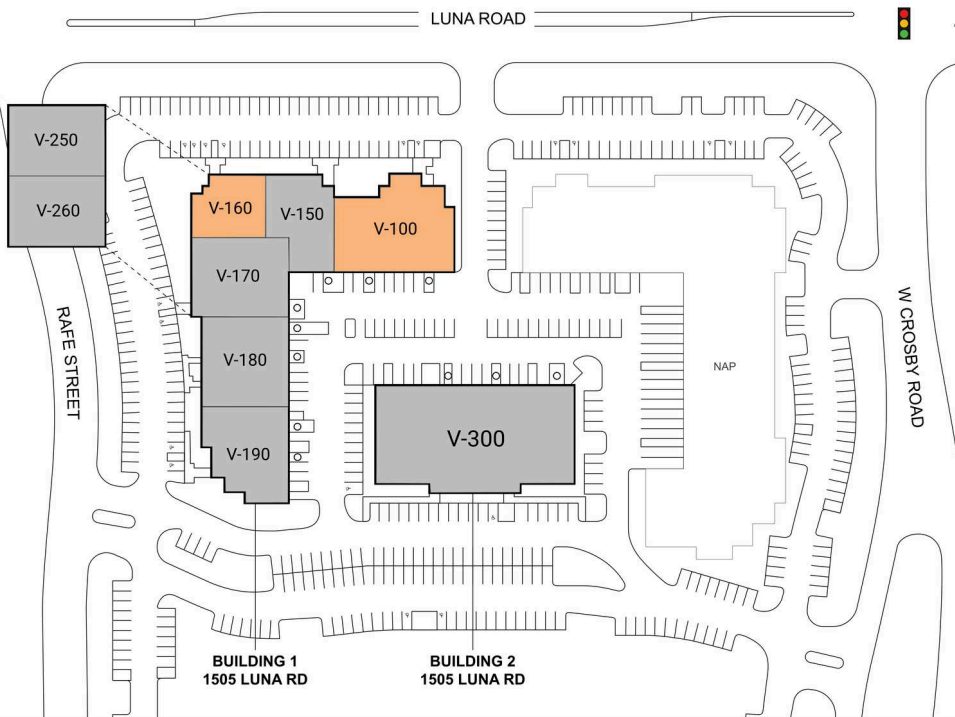

LEGEND

- ▲ DOCK HIGH DOORS
- GRADE LEVEL DOORS

● AVAILABLE ● OCCUPIED

CURRENT AVAILABILITIES

BUILDING	SUITE	TOTAL SF	OFFICE SF	OFFICE %	TYPE	CLEAR HT	GL	DL
N/a	III-100	N/A	N/A	N/A	N/A	N/A	N/A	N/A
N/a	III-130	N/A	N/A	N/A	N/A	N/A	N/A	N/A
N/a	III-145	N/A	N/A	N/A	N/A	N/A	N/A	N/A
N/a	III-150	N/A	N/A	N/A	N/A	N/A	N/A	N/A
N/a	III-160	N/A	N/A	N/A	N/A	N/A	N/A	N/A
N/a	III-190	N/A	N/A	N/A	N/A	N/A	N/A	N/A
N/a	20-120	1,608	N/A	N/A	N/A	N/A	N/A	N/A
N/a	20-172A	2,242	N/A	N/A	N/A	N/A	N/A	N/A

LEGEND

- ▲ DOCK HIGH DOORS
- GRADE LEVEL DOORS

● AVAILABLE ● OCCUPIED

CURRENT AVAILABILITIES

BUILDING	SUITE	TOTAL SF	OFFICE SF	OFFICE %	TYPE	CLEAR HT	GL	DL
N/a	V-100	13,850	N/A	N/A	N/A	N/A	N/A	N/A
N/a	V-160	2,531	N/A	N/A	N/A	N/A	N/A	N/A