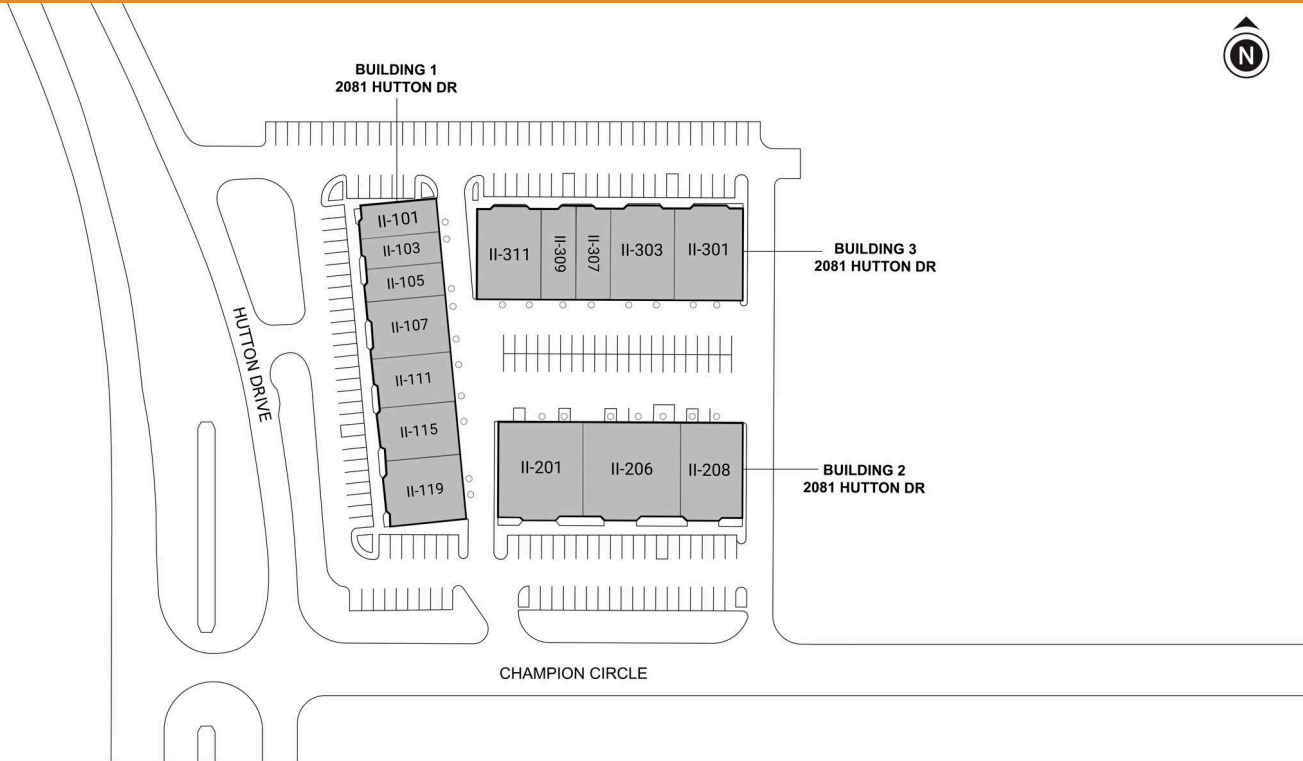

BKM @ VALWOOD

1313 Valwood Pkwy Carrollton, TX 75006

LEGEND

- ▲ DOCK HIGH DOORS
- GRADE LEVEL DOORS

CURRENT AVAILABILITIES

● AVAILABLE ● OCCUPIED

BUILDING	SUITE	TOTAL SF	OFFICE SF	OFFICE %	TYPE	CLEAR HT	GL	DL