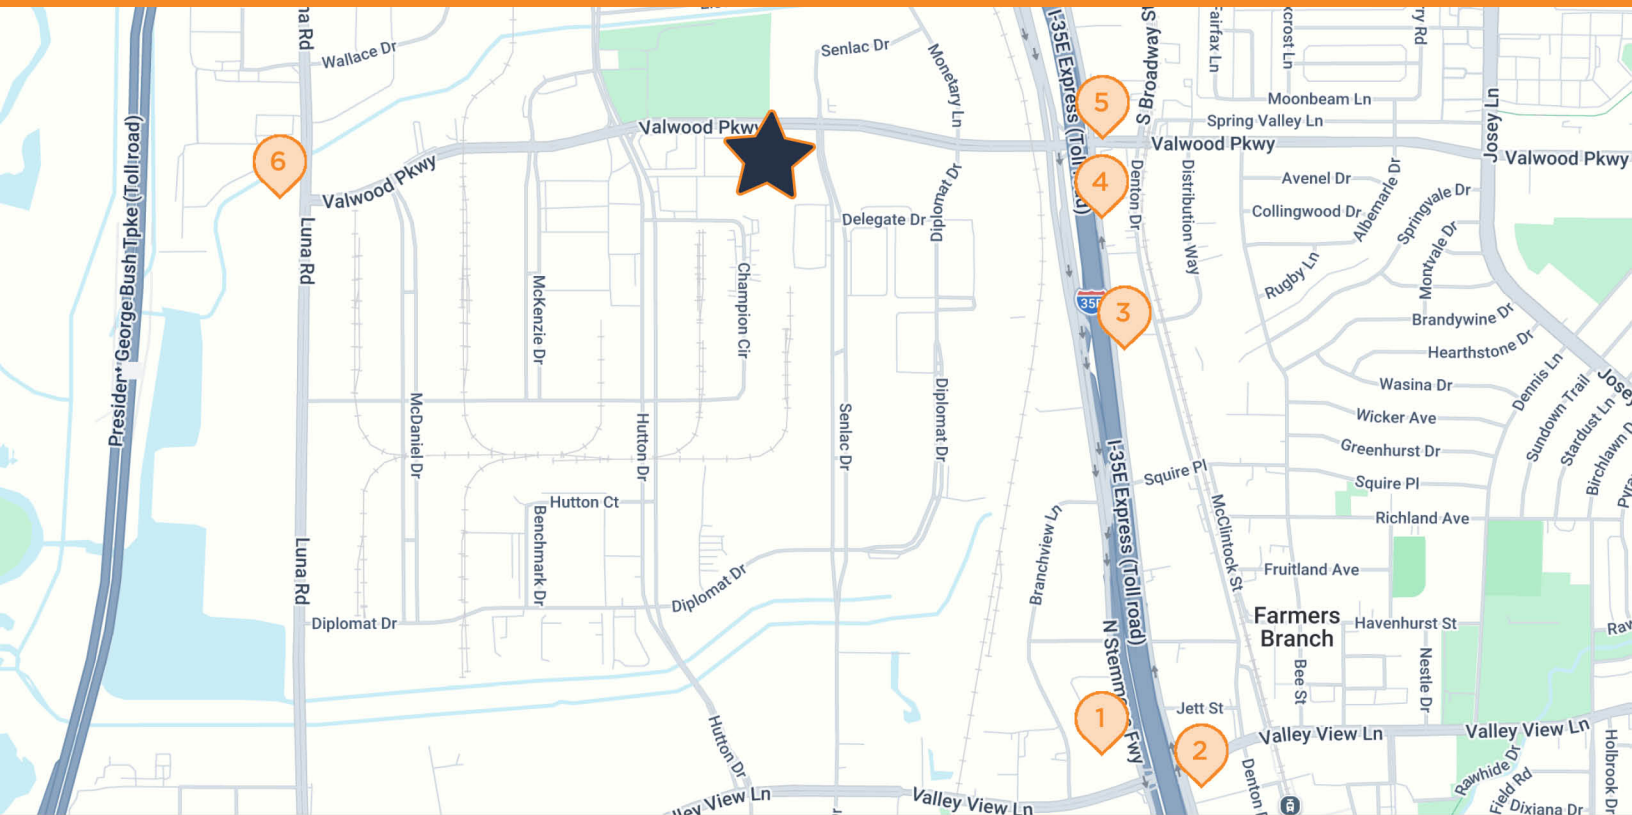

BKM @ VALWOOD

1313 Valwood Pkwy Carrollton, TX 75006

BKM @ VALWOOD

1313 Valwood Pkwy, Carrollton, TX 75006

1	AYRA INN & SUITES 13313 N Stemmons Fwy, Farmers Branch, TX	4	JACK IN THE BOX 14050 N Stemmons Fwy, Farmers Branch, TX
2	STARBUCKS 2425 Valley View Ln, Farmers Branch, TX	5	MCDONALDS 1753 S Interstate 35E, Carrollton, TX
3	FEDEX OFFICE PRINT & SHIP CENTER 13940 N Stemmons Fwy A, Dallas, TX	6	QUICK FUEL 1705 Briercroft Ct, Carrollton, TX