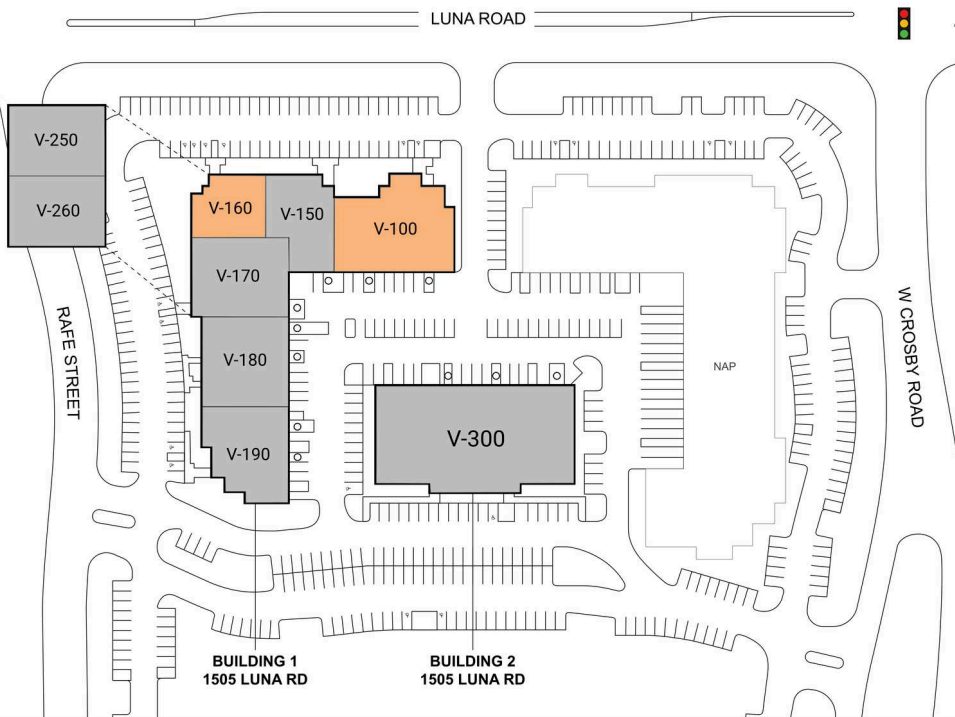

LEGEND

- ▲ DOCK HIGH DOORS
- GRADE LEVEL DOORS

● AVAILABLE ● OCCUPIED

CURRENT AVAILABILITIES

BUILDING	SUITE	TOTAL SF	OFFICE SF	OFFICE %	TYPE	CLEAR HT	GL	DL
N/a	V-100	13,850	N/A	N/A	N/A	N/A	N/A	N/A
N/a	V-160	2,531	N/A	N/A	N/A	N/A	N/A	N/A