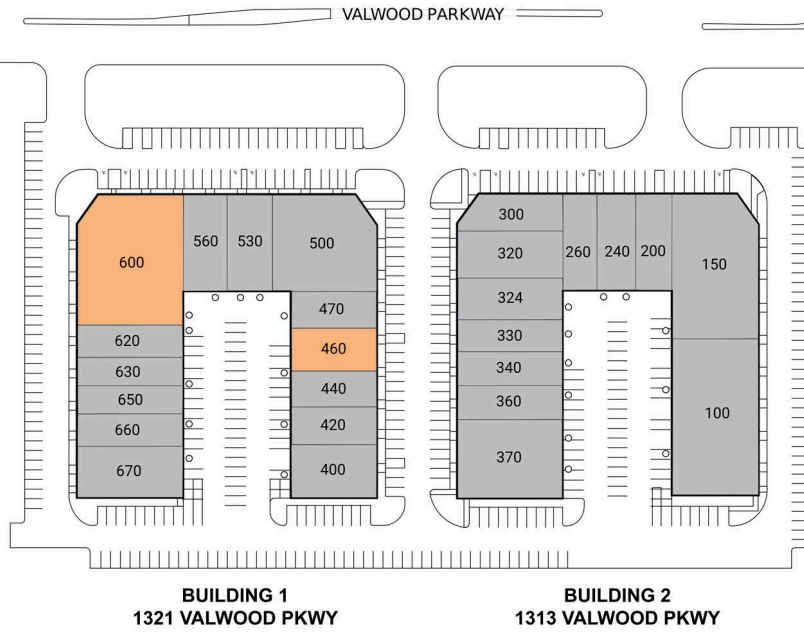

BKM @ VALWOOD

1313 Valwood Pkwy Carrollton, TX 75006

LEGEND

- ▲ DOCK HIGH DOORS
- GRADE LEVEL DOORS

● AVAILABLE ● OCCUPIED

CURRENT AVAILABILITIES

BUILDING	SUITE	TOTAL SF	OFFICE SF	OFFICE %	TYPE	CLEAR HT	GL	DL
N/a	460	2,330	N/A	N/A	N/A	N/A	N/A	N/A
N/a	600	8,854	N/A	N/A	N/A	N/A	N/A	N/A