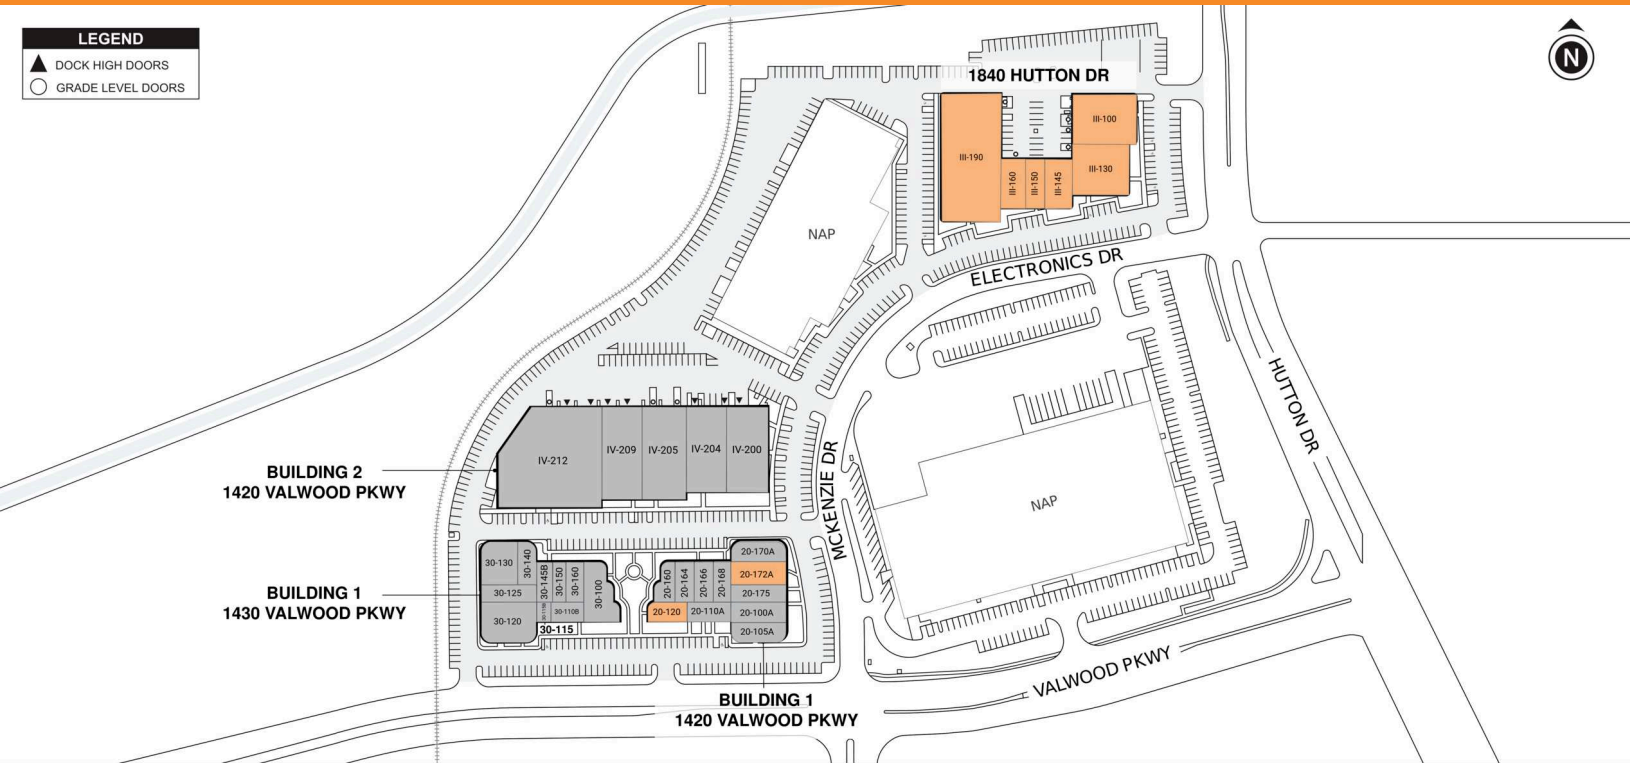

LEGEND

- ▲ DOCK HIGH DOORS
- GRADE LEVEL DOORS

● AVAILABLE ● OCCUPIED

CURRENT AVAILABILITIES

BUILDING	SUITE	TOTAL SF	OFFICE SF	OFFICE %	TYPE	CLEAR HT	GL	DL
N/a	III-100	N/A	N/A	N/A	N/A	N/A	N/A	N/A
N/a	III-130	N/A	N/A	N/A	N/A	N/A	N/A	N/A
N/a	III-145	N/A	N/A	N/A	N/A	N/A	N/A	N/A
N/a	III-150	N/A	N/A	N/A	N/A	N/A	N/A	N/A
N/a	III-160	N/A	N/A	N/A	N/A	N/A	N/A	N/A
N/a	III-190	N/A	N/A	N/A	N/A	N/A	N/A	N/A
N/a	20-120	1,608	N/A	N/A	N/A	N/A	N/A	N/A
N/a	20-172A	2,242	N/A	N/A	N/A	N/A	N/A	N/A