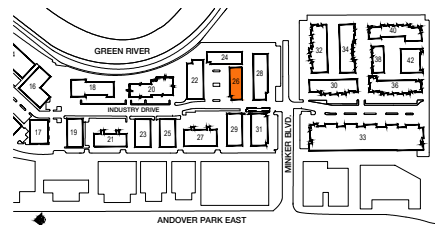

SUITE DATA:

OFFICE AREA	820 RSF
WAREHOUSE AREA	0 RSF
TOTAL SUITE AREA	820 RSF

SITE PLAN KEY:

BUILDING PLAN KEY:

Seattle Exchange @ Southcenter

950-964 Industry Drive
Tukwila, WA 98188

BLDG. 26

SUITE 962