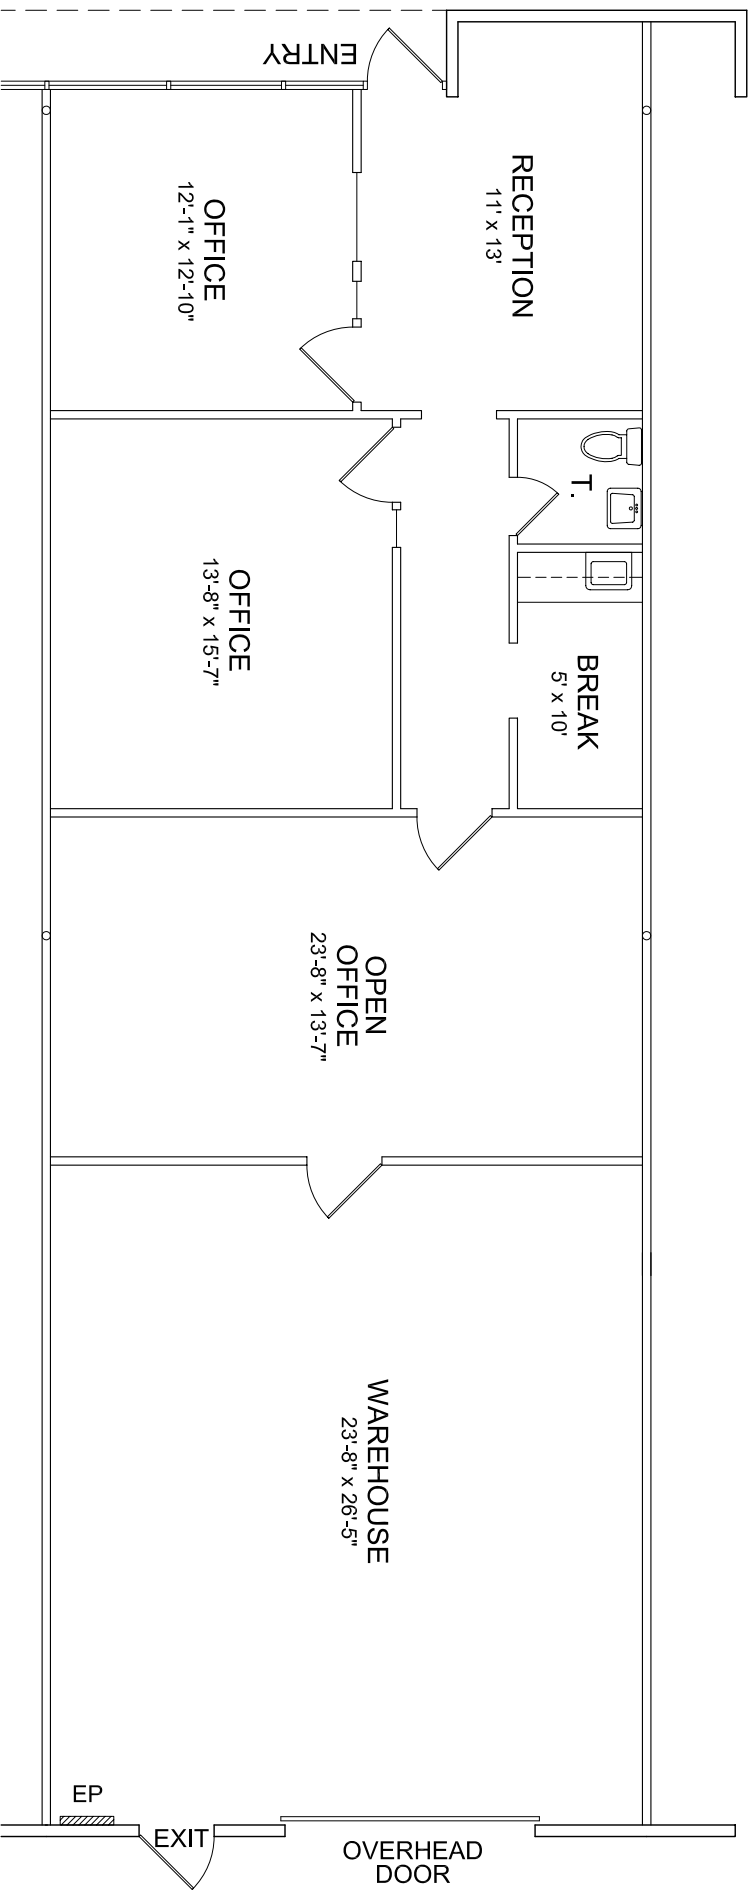

SUITE 3

approximately
1,757 RENTABLE SQ. FT.

NORTHWEST BUSINESS CENTER

BUILDING 3
2350 WEST MISSION LANE
PHOENIX, ARIZONA

NORTH

UPDATED
4/22/10

ALL DIMENSIONS ARE APPROXIMATE