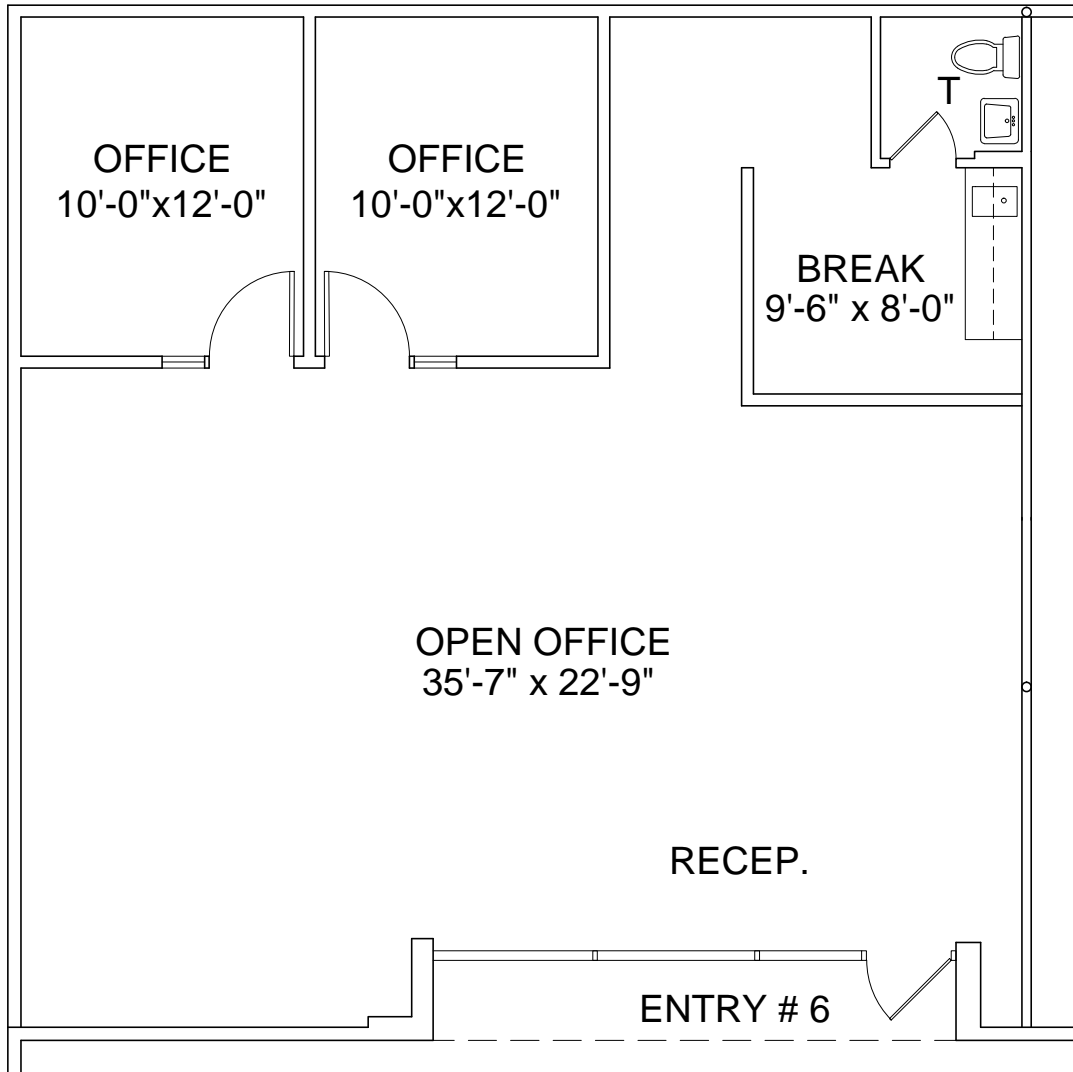

SUITE DATA:

APPROXIMATELY 1,315 RENTABLE SF
AVAILABLE POWER: 200A @ 120/208v

SITE PLAN

Northwest Business Center
2440 W. Mission Lane
Phoenix, AZ 85021

SUITE 6
2/26/18